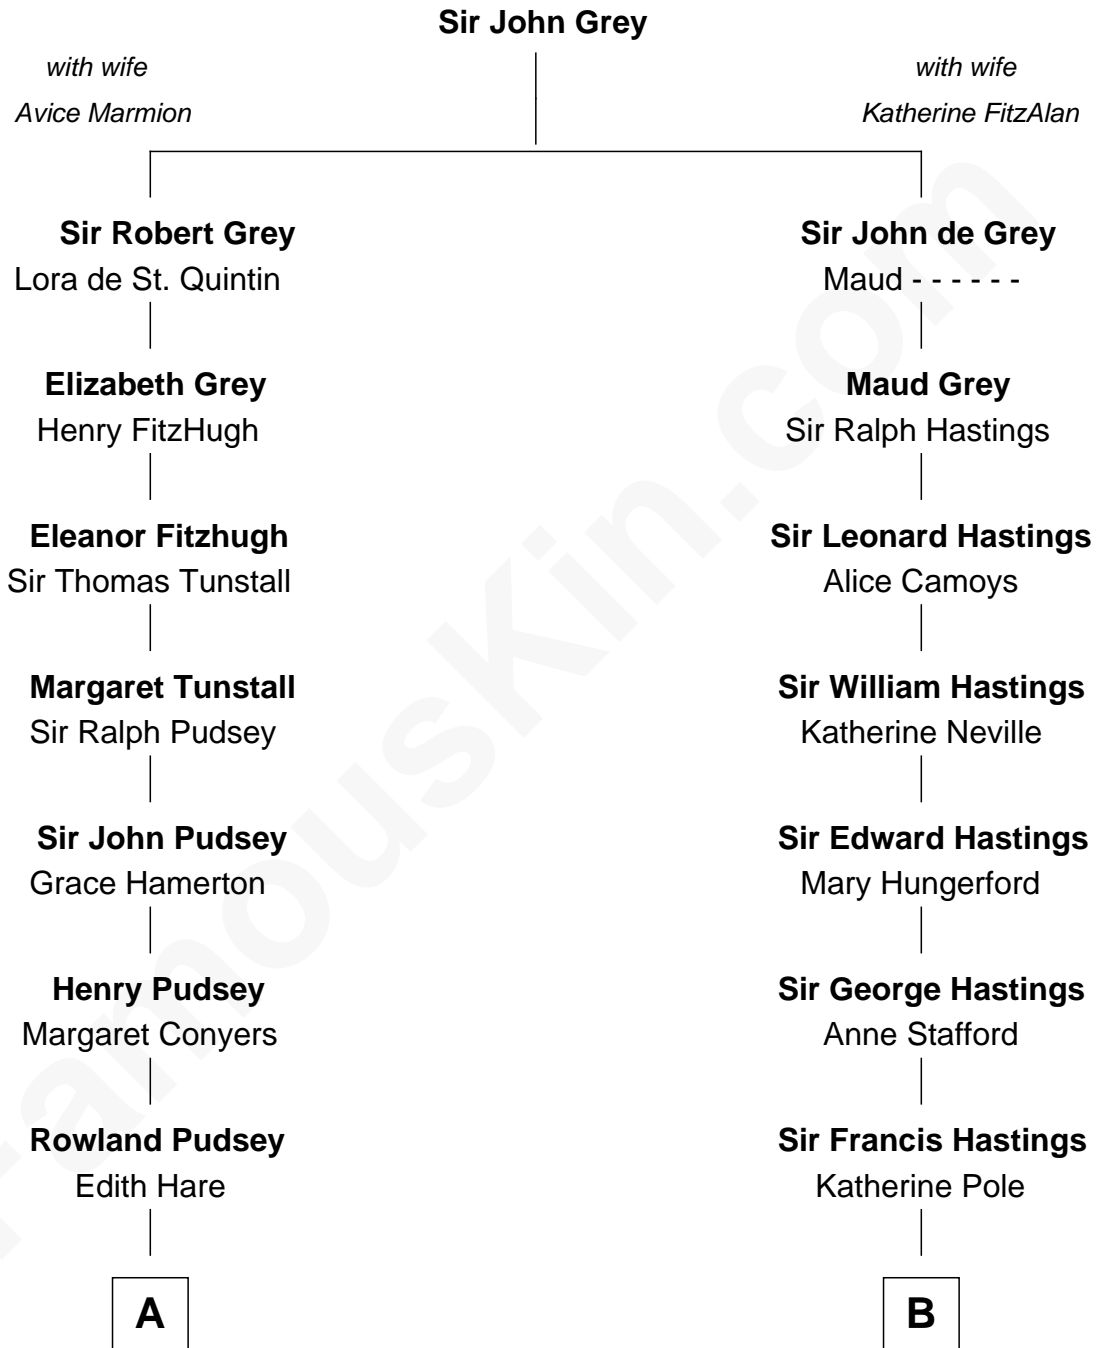

# FamousKin.com

## Relationship Chart of

### Richard Henry Lee

*Signer of the Declaration of Independence*

15th cousin 2 times removed of

**E. M. Forster**  
*English Novelist*

**A**

**William Pudsey**  
Eleanor Montfort

**Robert Pudsey**  
Eleanor Harman