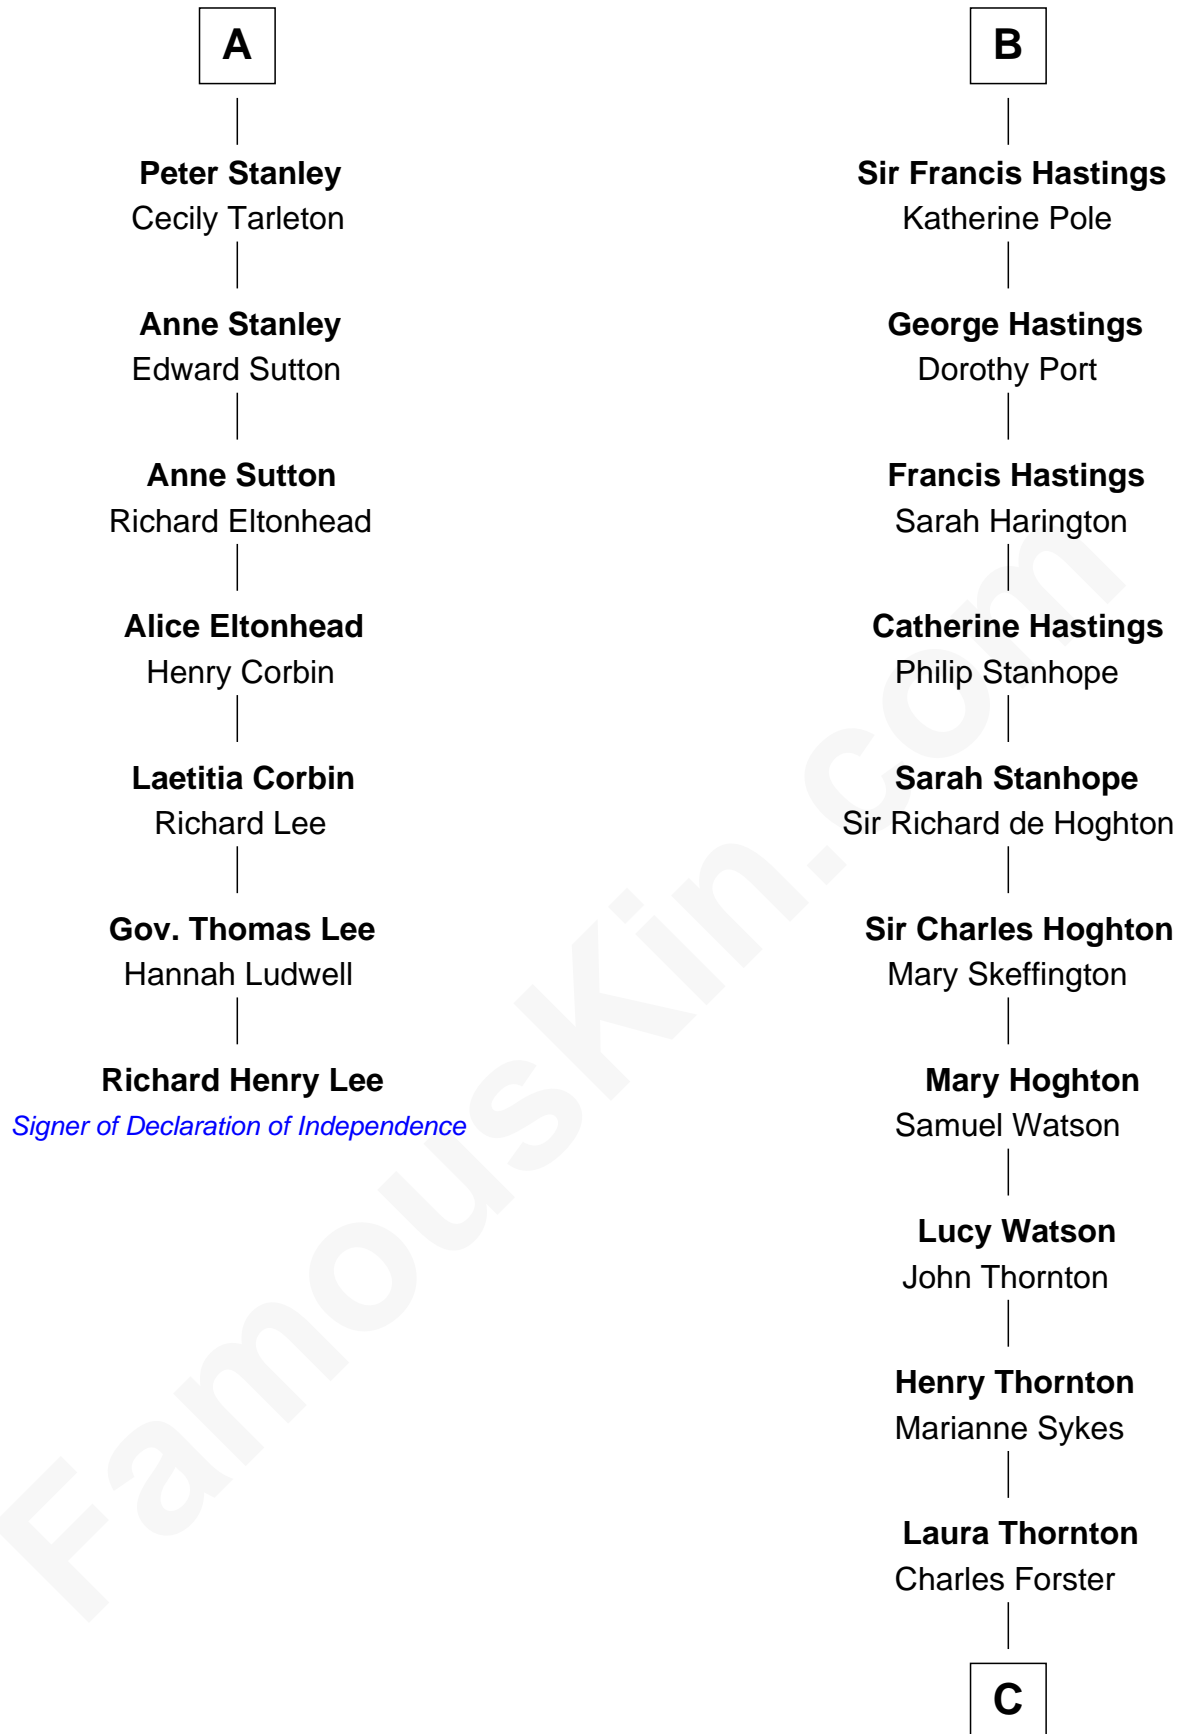

FamousKin.com

Relationship Chart of

Richard Henry Lee

Signer of the Declaration of Independence

13th cousin 5 times removed of

E. M. Forster
English Novelist

Sir Robert de Holland

Maude la Zouche

C

Edward Morgan Llewellyn Forster

Alice Clara Whichelo

E. M. Forster

English Novelist

FamousKin.com