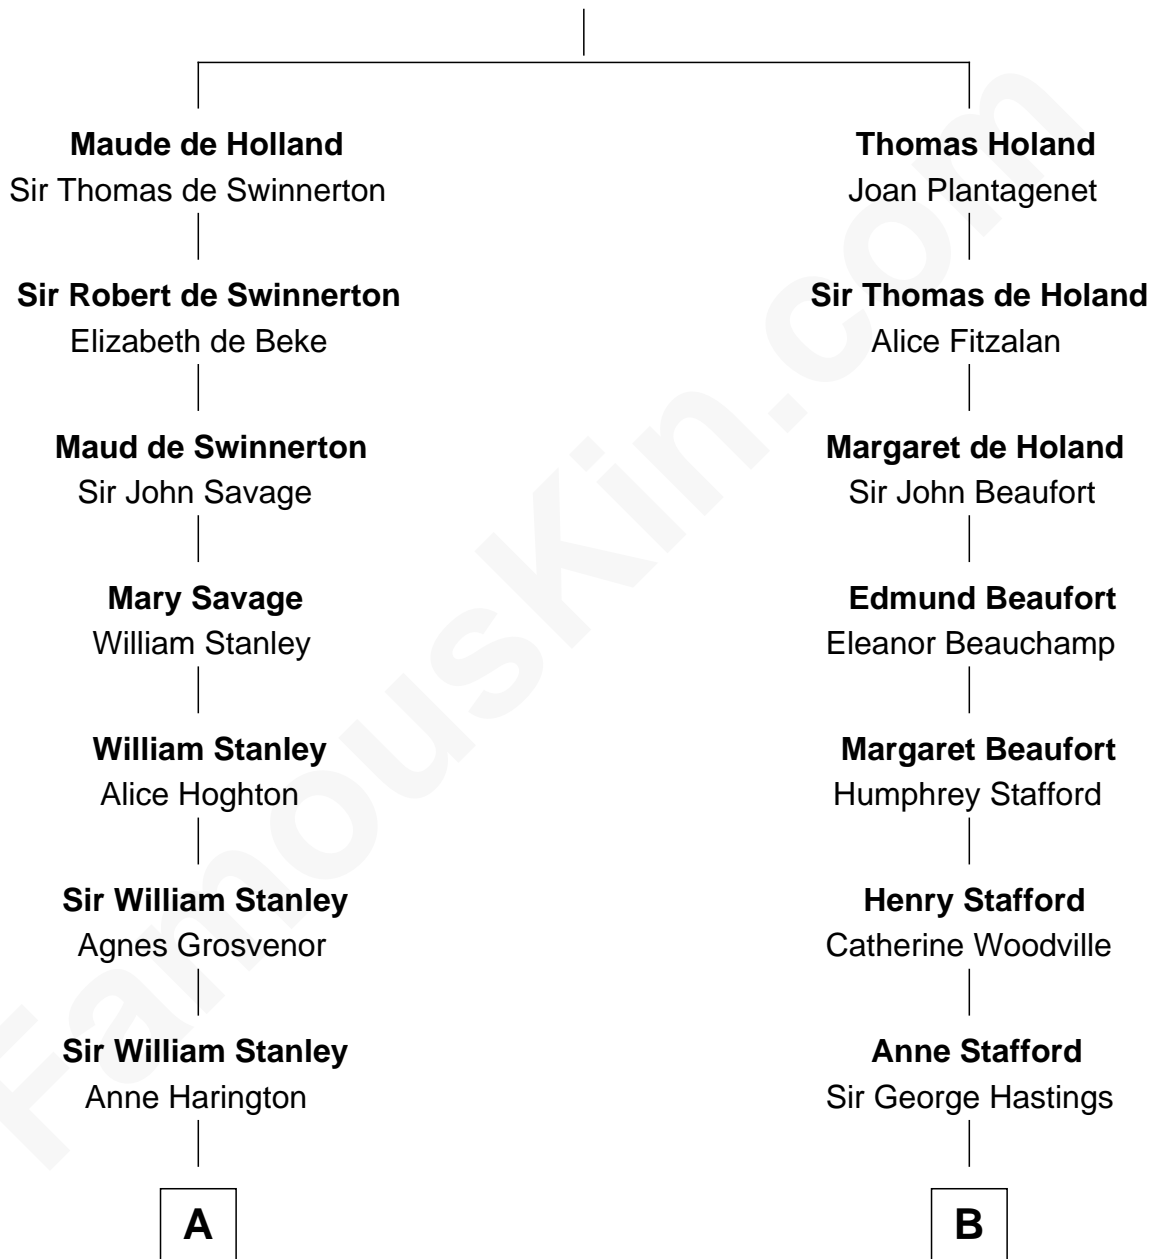

FamousKin.com

Relationship Chart of

Richard Henry Lee

Signer of the Declaration of Independence

13th cousin 5 times removed of

E. M. Forster
English Novelist

Sir Robert de Holland

Maude la Zouche

C

Edward Morgan Llewellyn Forster

Alice Clara Whichelo

E. M. Forster

English Novelist

FamousKin.com