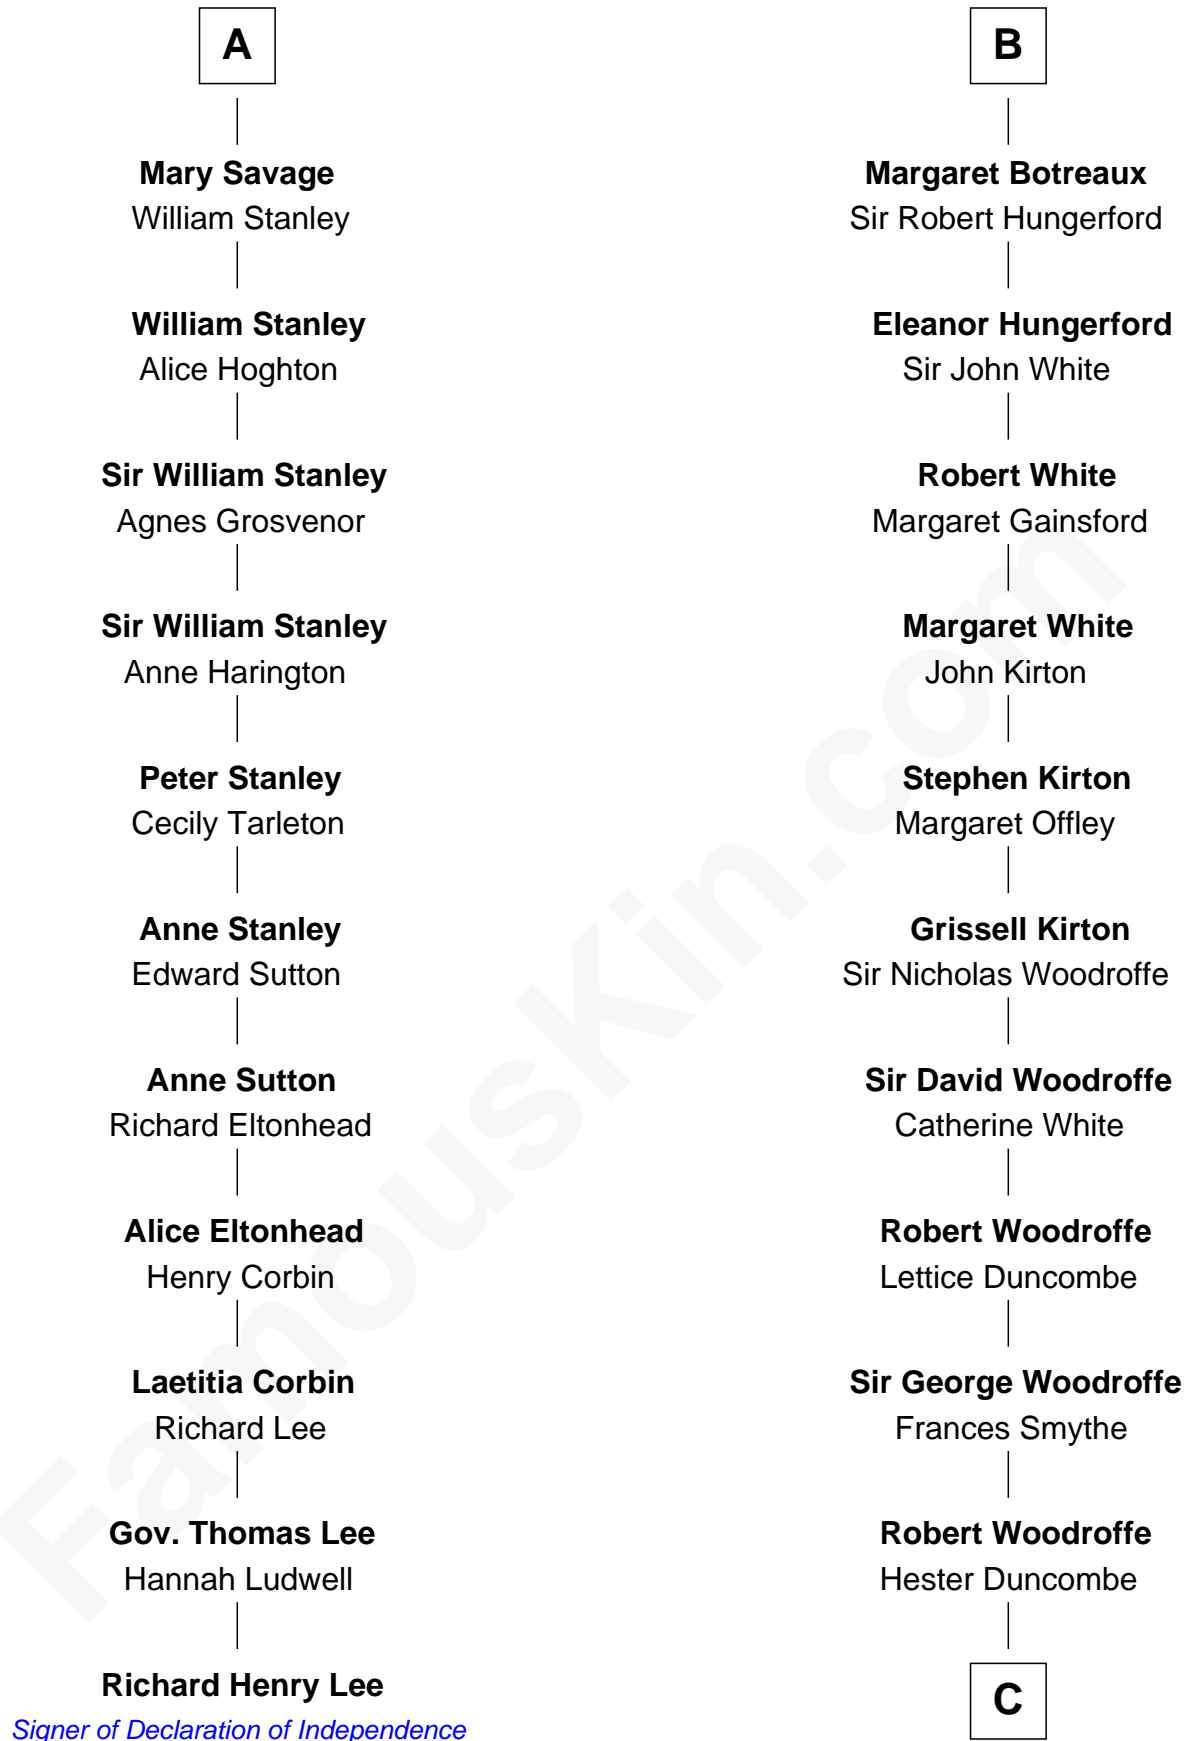

### Richard Henry Lee

*Signer of the Declaration of Independence*

17th cousin 4 times removed of

### Guillermo Billinghurst

*31st President of Peru*

**Sir Roger de Quincy**

Helen of Galloway

**C**

**Lettice Woodroffe**

William Billinghurst

**Rev. William Billinghurst**

Catharine Bellas

**Robert Billinghurst**

Maria Francisca Agrelo

**Guillermo Eugenio Billinghurst**

Belisaria Angulo

**Guillermo Billinghurst**

*31st President of Peru*