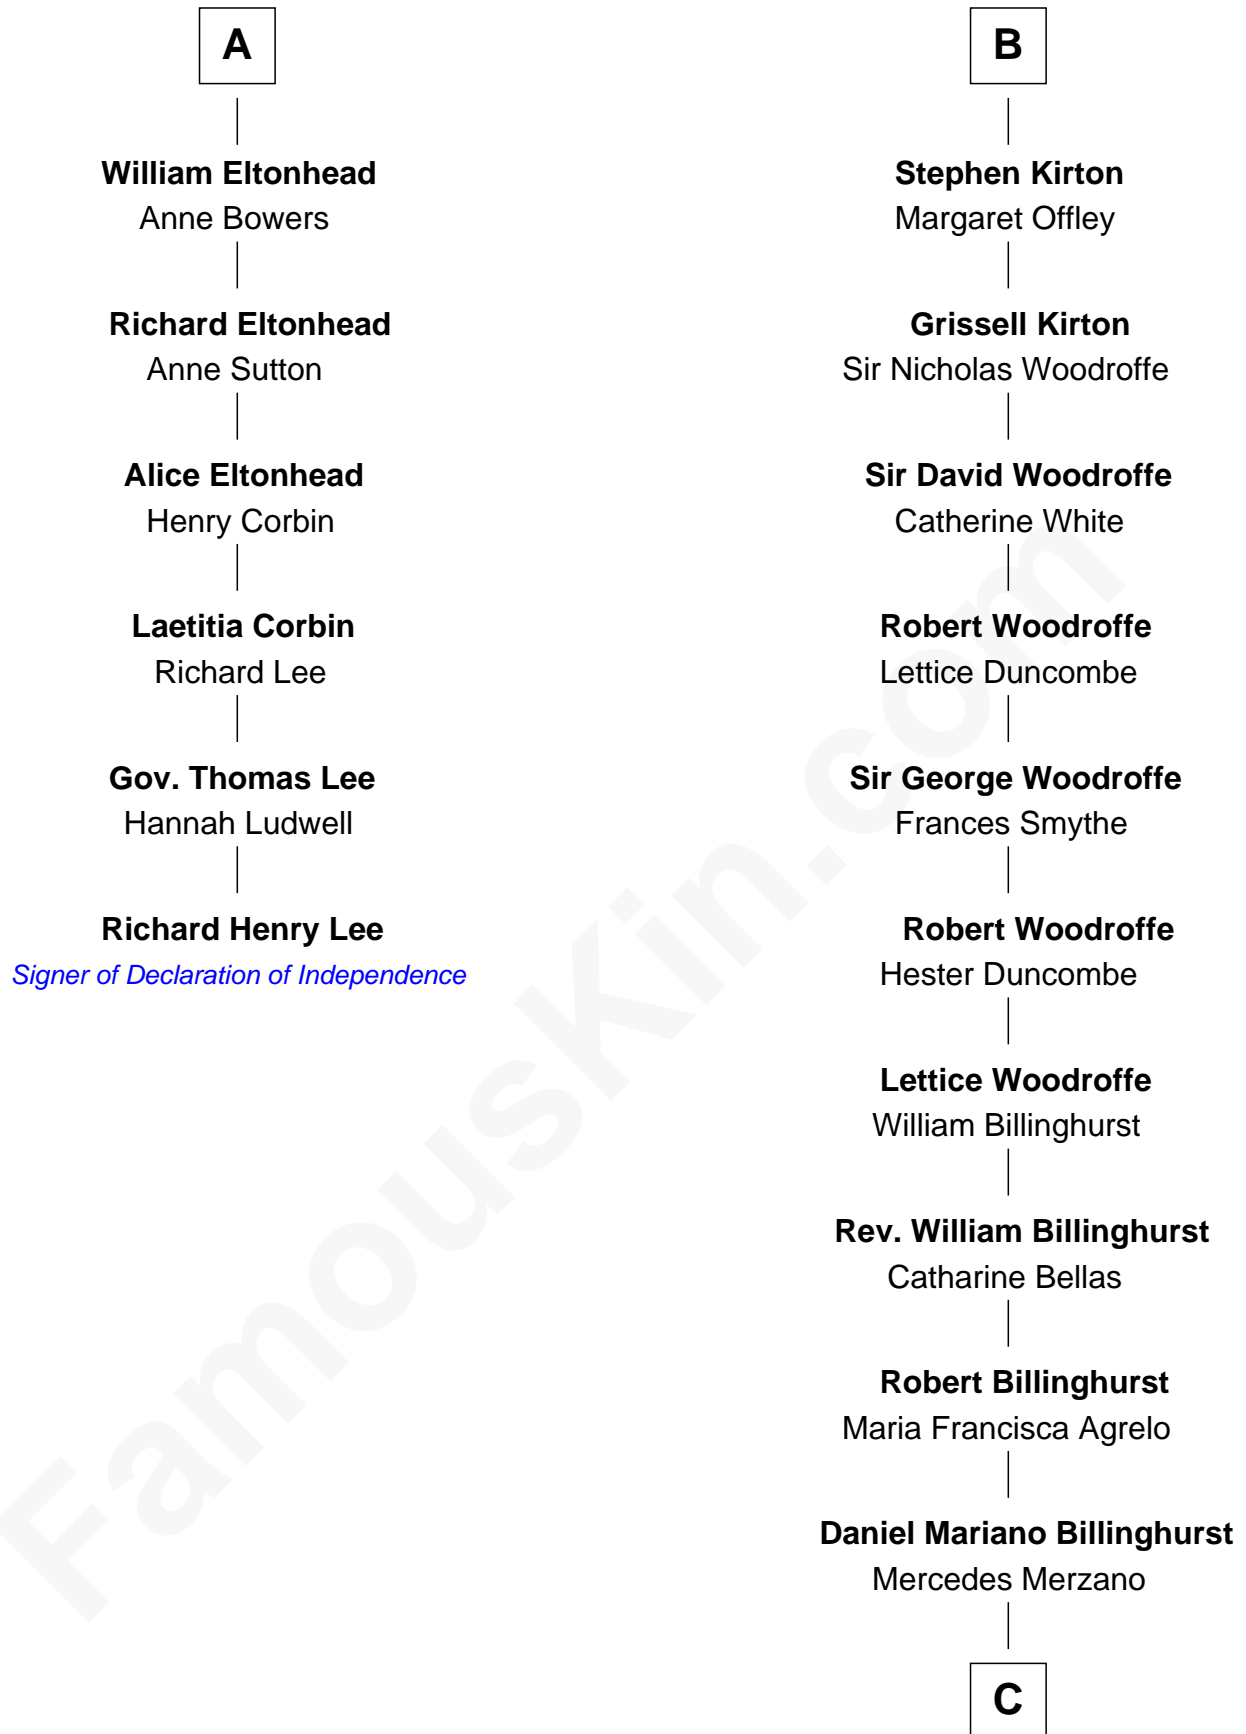

FamousKin.com

Relationship Chart of

Richard Henry Lee

Signer of the Declaration of Independence

12th cousin 7 times removed of

Susana Ferrari Billinghamurst

Argentine Aviation Pioneer

C

Lisandro Billinghamurst

Ana Kidd

Rosa Laureana Billinghamurst

Alfredo Ferrari

Susana Ferrari Billinghamurst

Argentine Aviation Pioneer

FamousKin.com