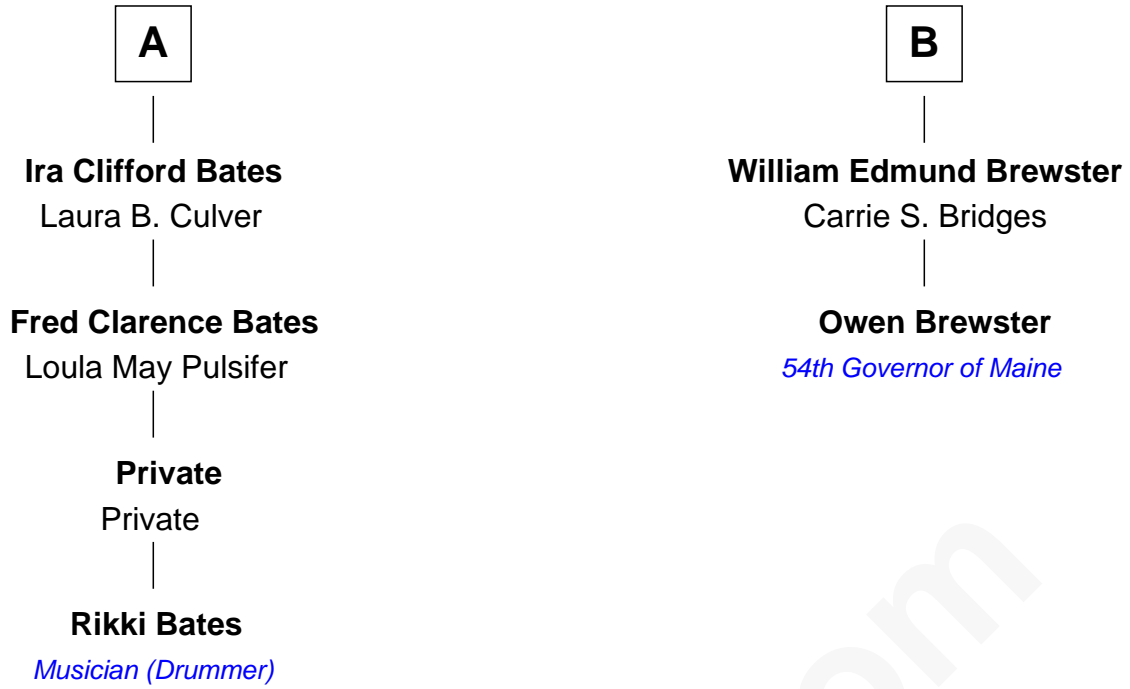

FamousKin.com

Relationship Chart of

Rikki Bates

Musician (Member of The Incredible Casuals)

8th cousin 2 times removed of

Owen Brewster

54th Governor of Maine

George Partridge
Sarah Tracy

A

Lydia Partridge
William Brewster

William Brewster
Hopestill Wadsworth

Ichabod Brewster
Lydia Barstow

William Brewster
Olive Morgan

Morgan Brewster
Martha Stetson

William Brewster
Christina Briggs

Abiatha B. Brewster
Clara Warren

B

FamousKin.com