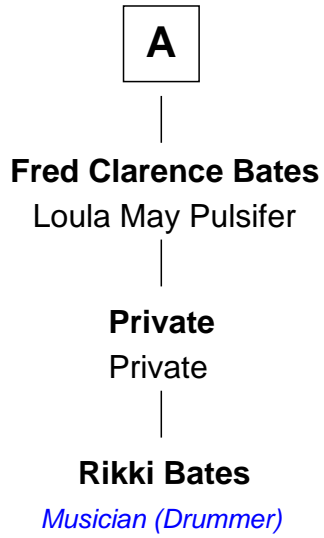

## Relationship Chart of

### Rikki Bates

Musician (Member of The Incredible Casuals)

6th cousin 3 times removed of

**Israel Washburn**

29th Governor of Maine

### Experience Mitchell

with wife  
Mary -----

with wife  
Jane Cooke

FamousKin.com