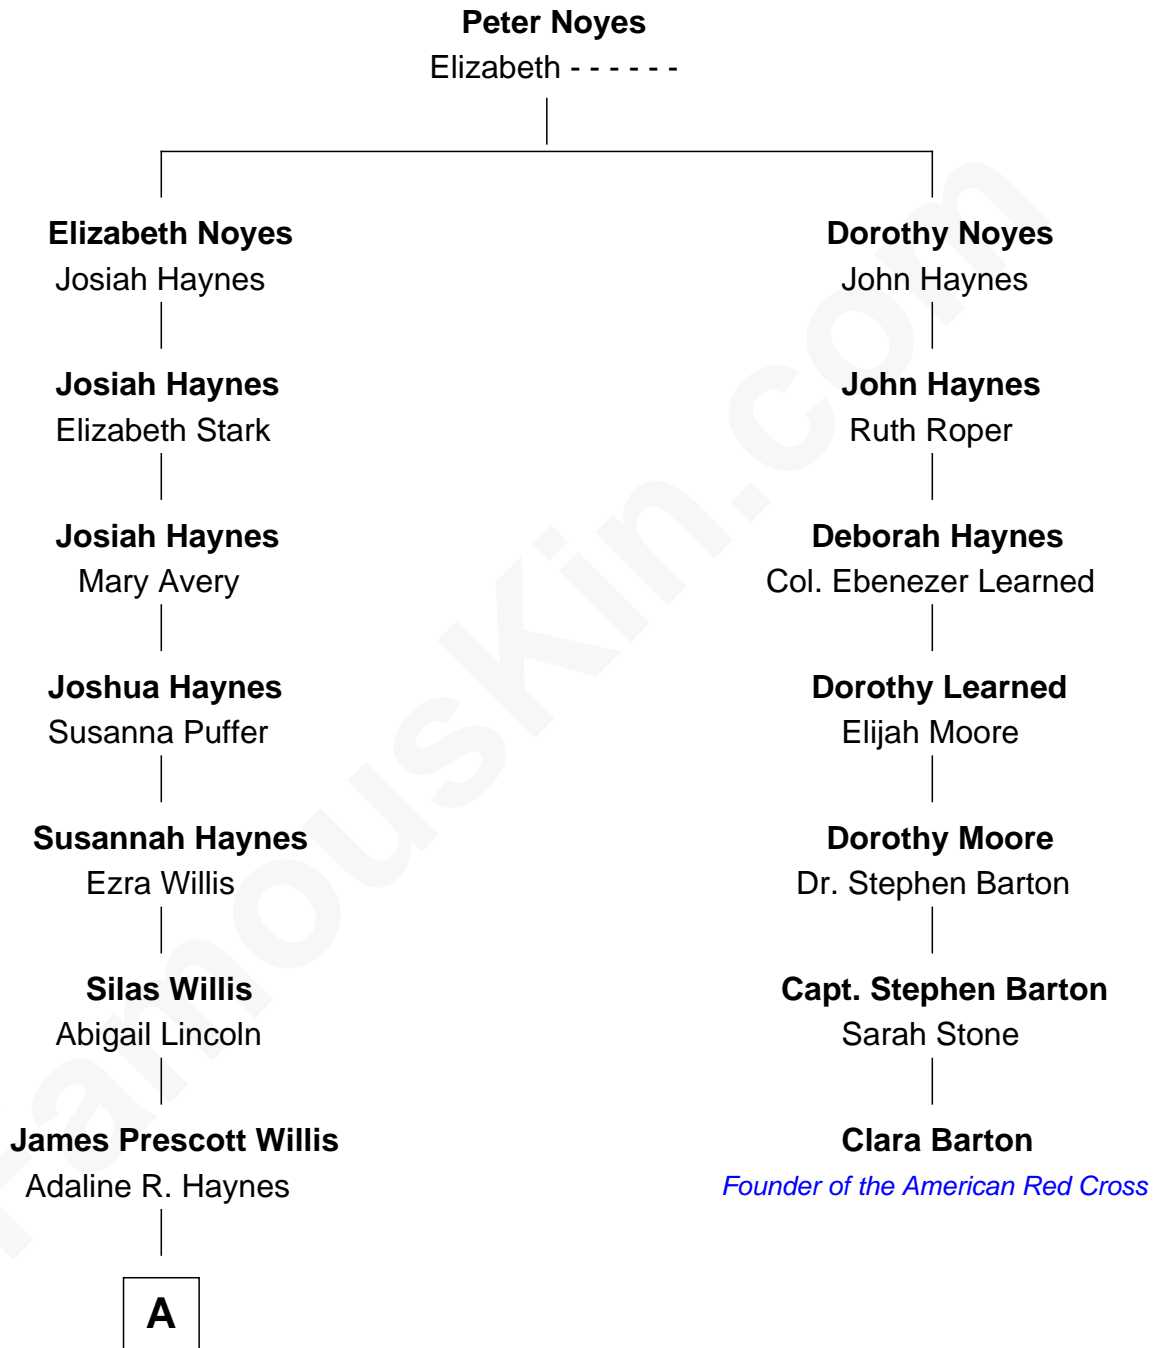

FamousKin.com

Relationship Chart of

Rikki Bates

Musician (Member of The Incredible Casuals)

6th cousin 5 times removed of

Clara Barton

Founder of the American Red Cross

A

James Lumen Willis

Ella S. Simpson

Harrison Prescott Willis

Emma Jane Bosselman

Helena Gertrude Willis

Eugene Adelard Fillion

Private

Private