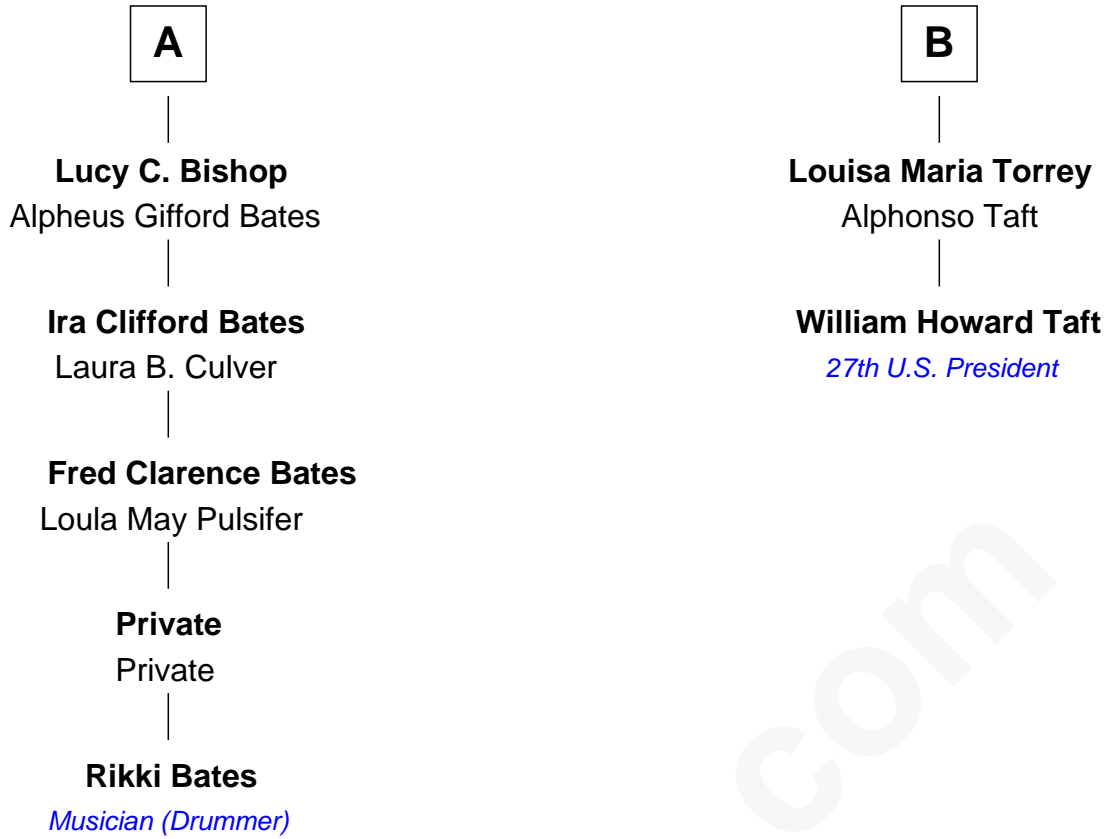

FamousKin.com

Relationship Chart of

Rikki Bates

Musician (Member of The Incredible Casuals)

8th cousin 3 times removed of

William Howard Taft
27th U.S. President

Jonathan Fairbanks
Grace Smith

Mary Fairbanks
Michael Metcalf

Eleazer Metcalf
Meletiah Fisher

Michael Metcalf
Abiel Colburn

Michael Metcalf
Hannah Adams

Eli Metcalf
Ruth Hall

Chloe Metcalf
Joseph Whipple Bishop

Jubal M. Bishop
Sophronia Caroline Culver

A

George Fairbanks
Mary Adams

Mary Fairbanks
Joseph Daniel

Eleazer Daniel
Mary Holbrook

David Daniel
Huldah Taft

Chloe Daniel
Seth Davenport

Anna Davenport
William Torrey

Samuel Davenport Torrey
Susan Holman Waters

B

FamousKin.com