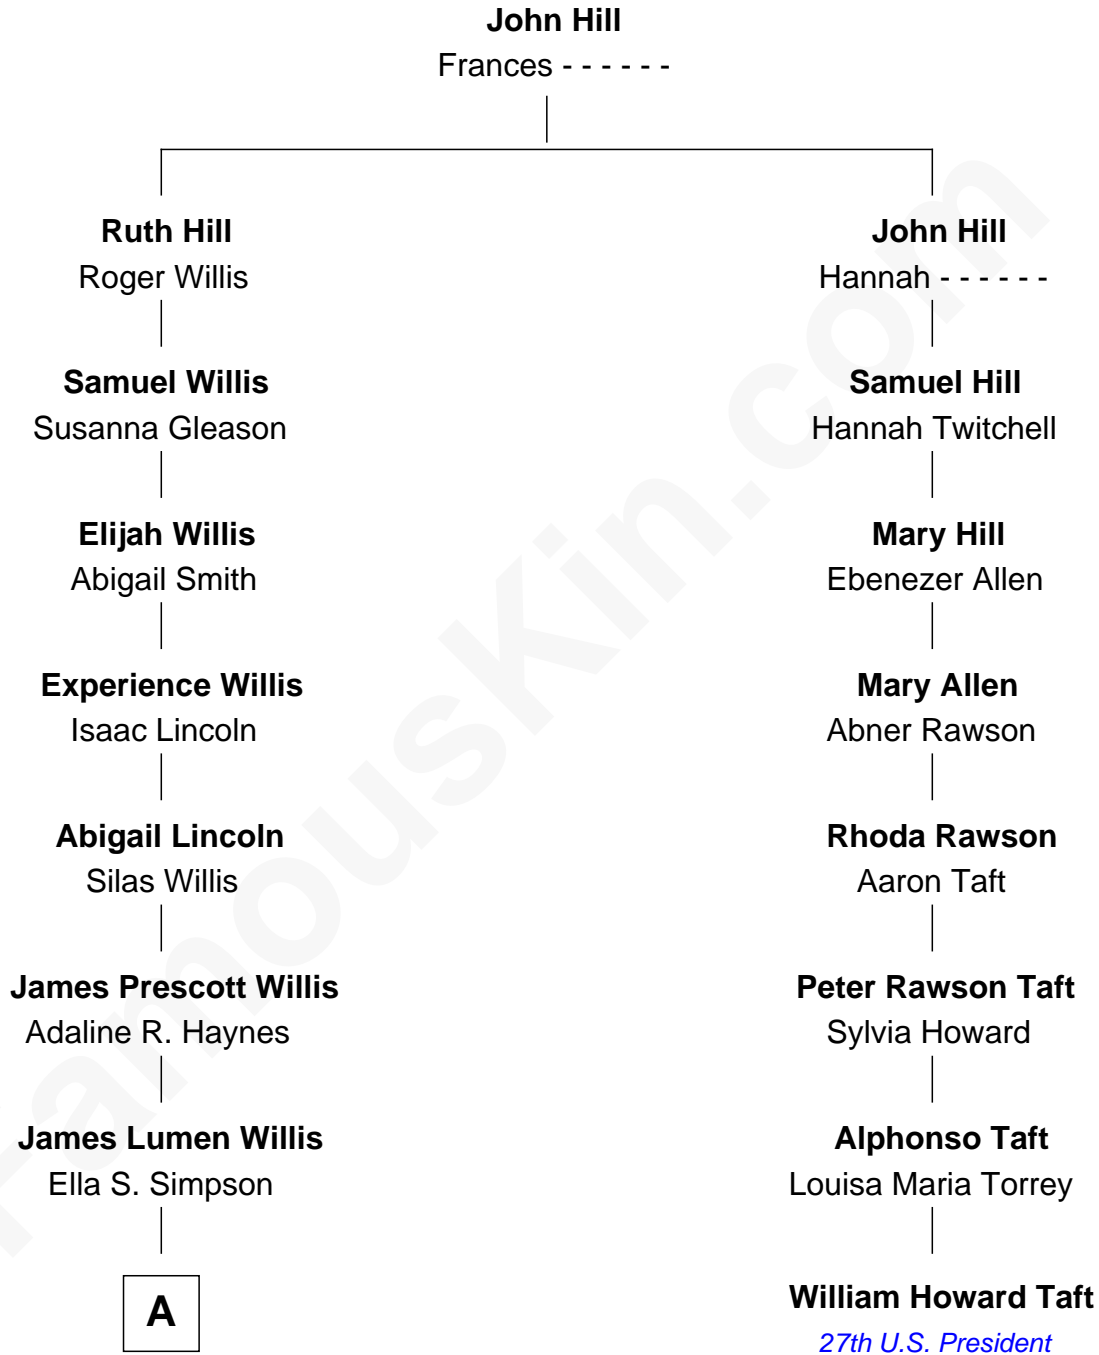

FamousKin.com

Relationship Chart of

Rikki Bates

Musician (Member of The Incredible Casuals)

7th cousin 3 times removed of

William Howard Taft
27th U.S. President

A

—
Harrison Prescott Willis

Emma Jane Bosselman

—
Helena Gertrude Willis

Eugene Adelard Fillion

—
Private

Private

—
Rikki Bates

Musician (Drummer)

FamousKin.com