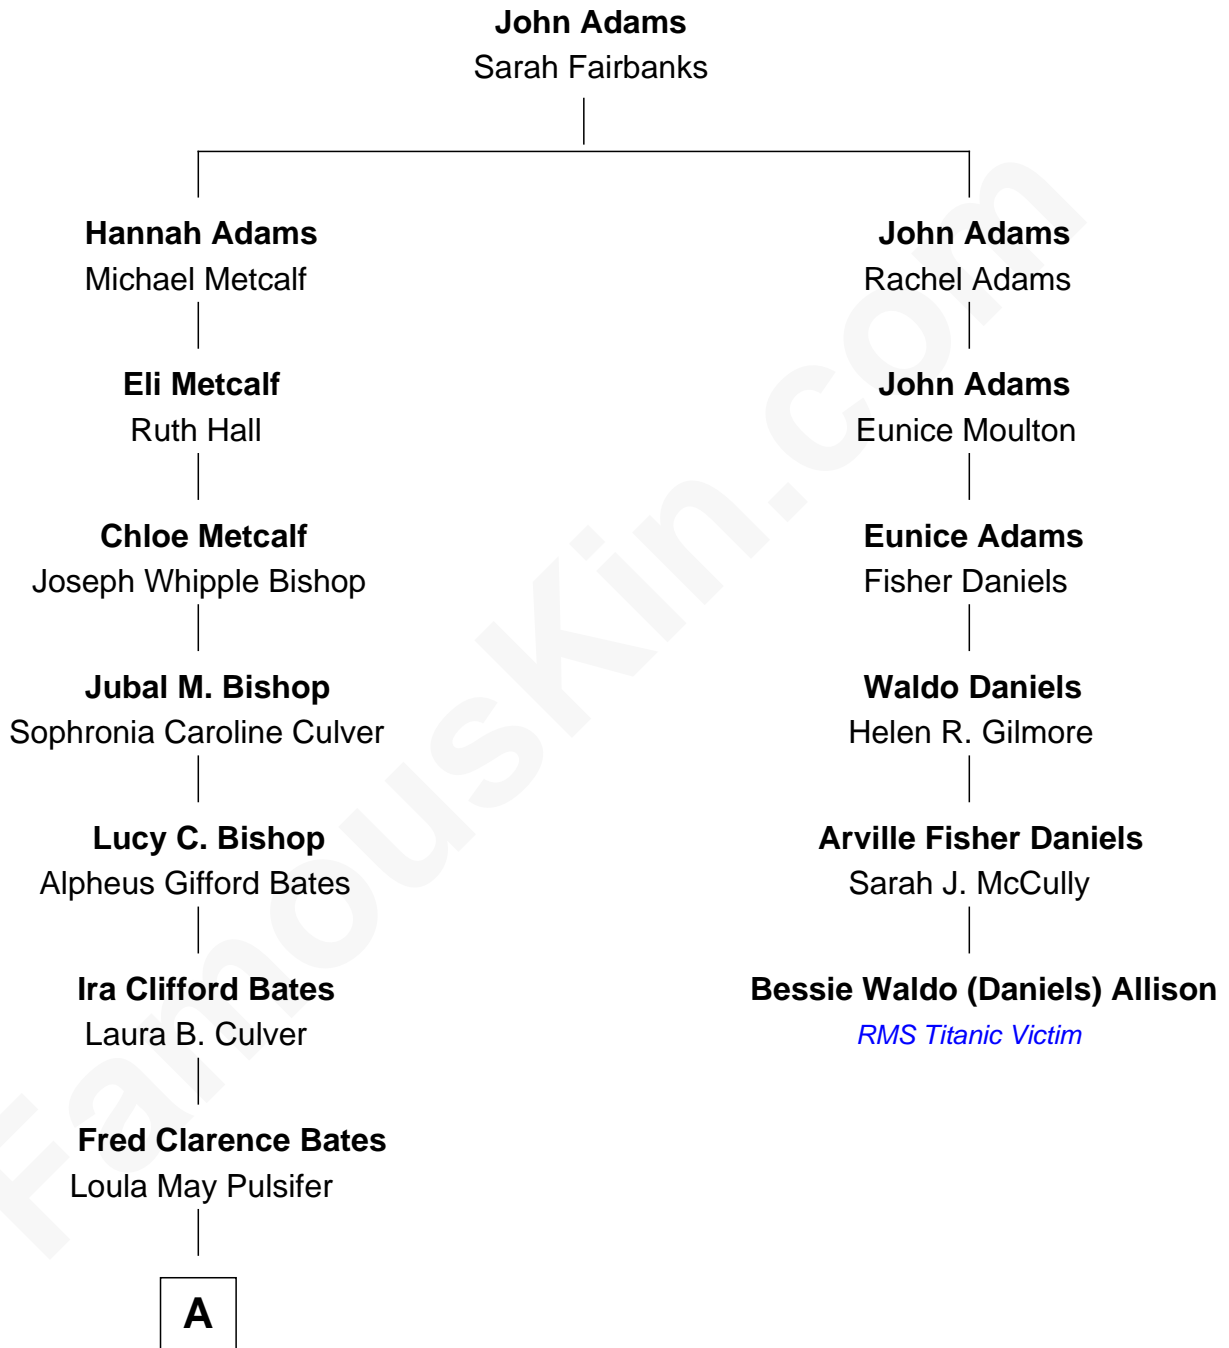

FamousKin.com

Relationship Chart of

Rikki Bates

Musician (Member of The Incredible Casuals)

5th cousin 3 times removed of

Bessie Waldo (Daniels) Allison
RMS Titanic Victim

A

|