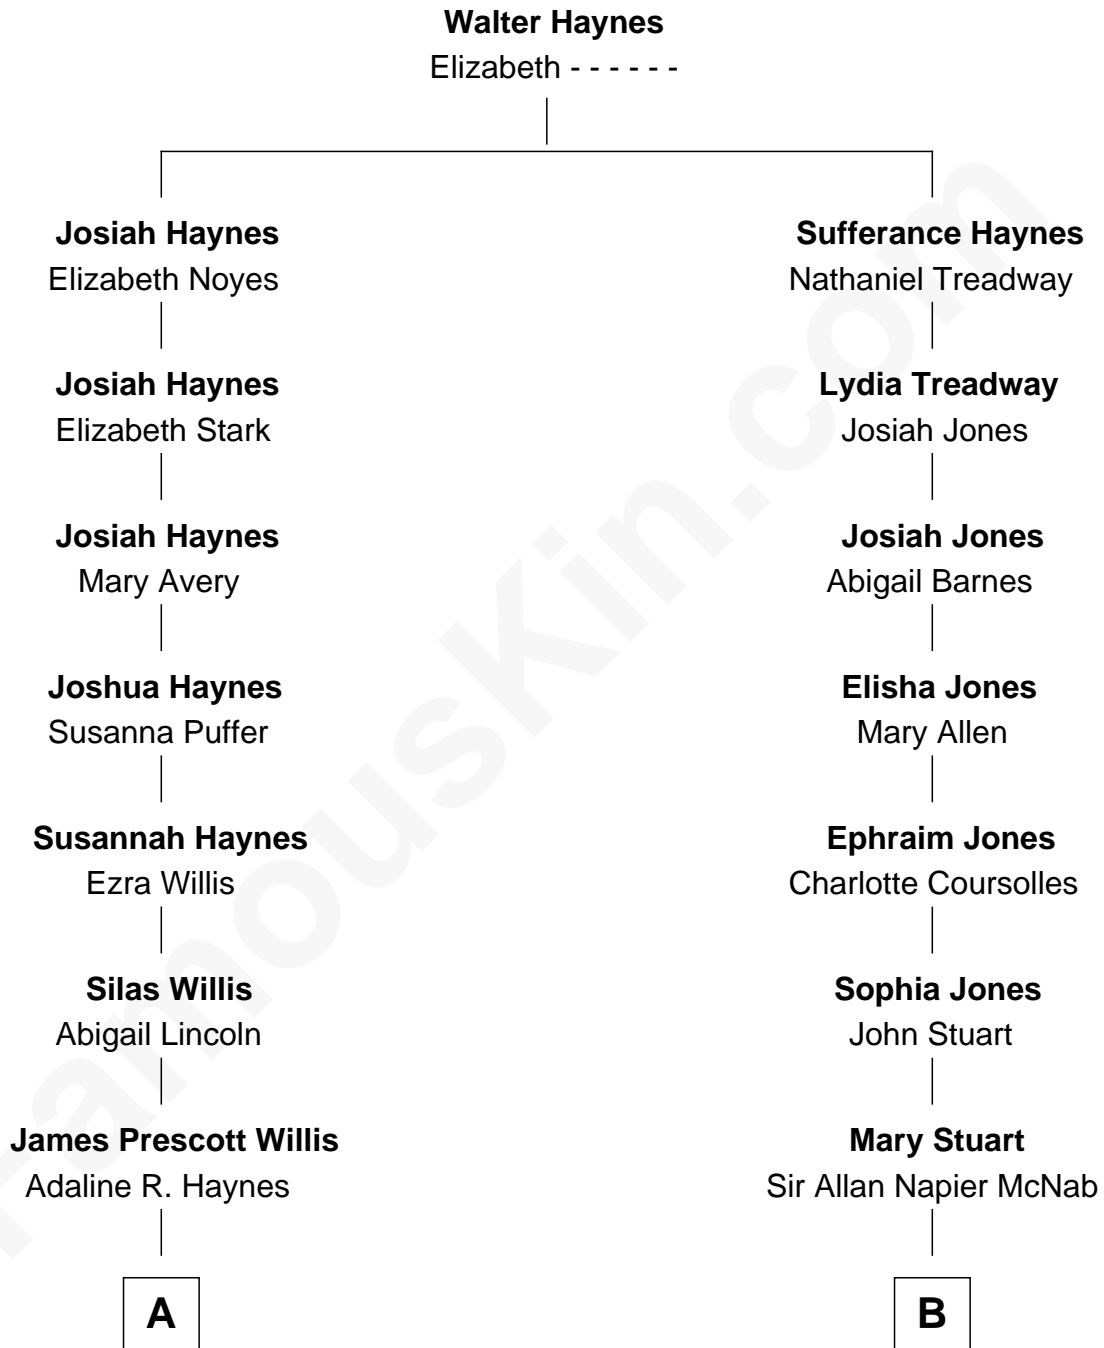

FamousKin.com Relationship Chart of

Rikki Bates

Musician (Member of The Incredible Casuals)

11th cousin of

Camilla Parker Bowles

Queen Consort of the United Kingdom

A

James Lumen Willis

Ella S. Simpson

Harrison Prescott Willis

Emma Jane Bosselman

Helena Gertrude Willis

Eugene Adelard Fillion

Private

Private

Rikki Bates