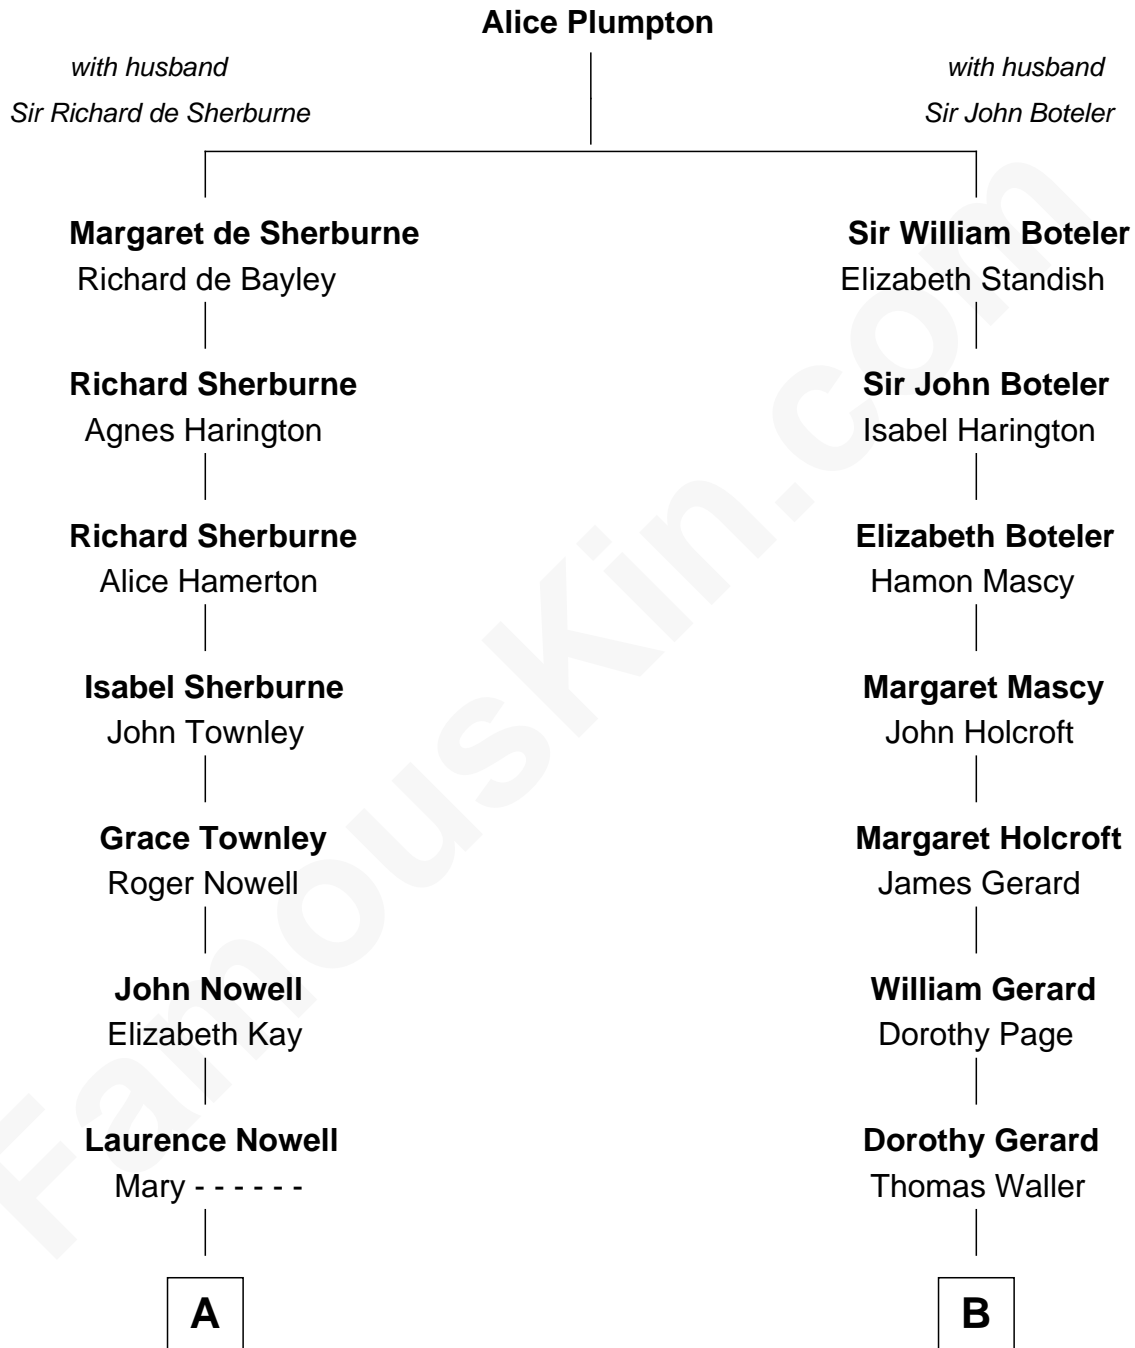

FamousKin.com

Relationship Chart of

Rikki Bates

Musician (Member of The Incredible Casuals)

17th cousin 3 times removed of

Edith (Bolling) Wilson

First Lady of President Woodrow Wilson

FamousKin.com