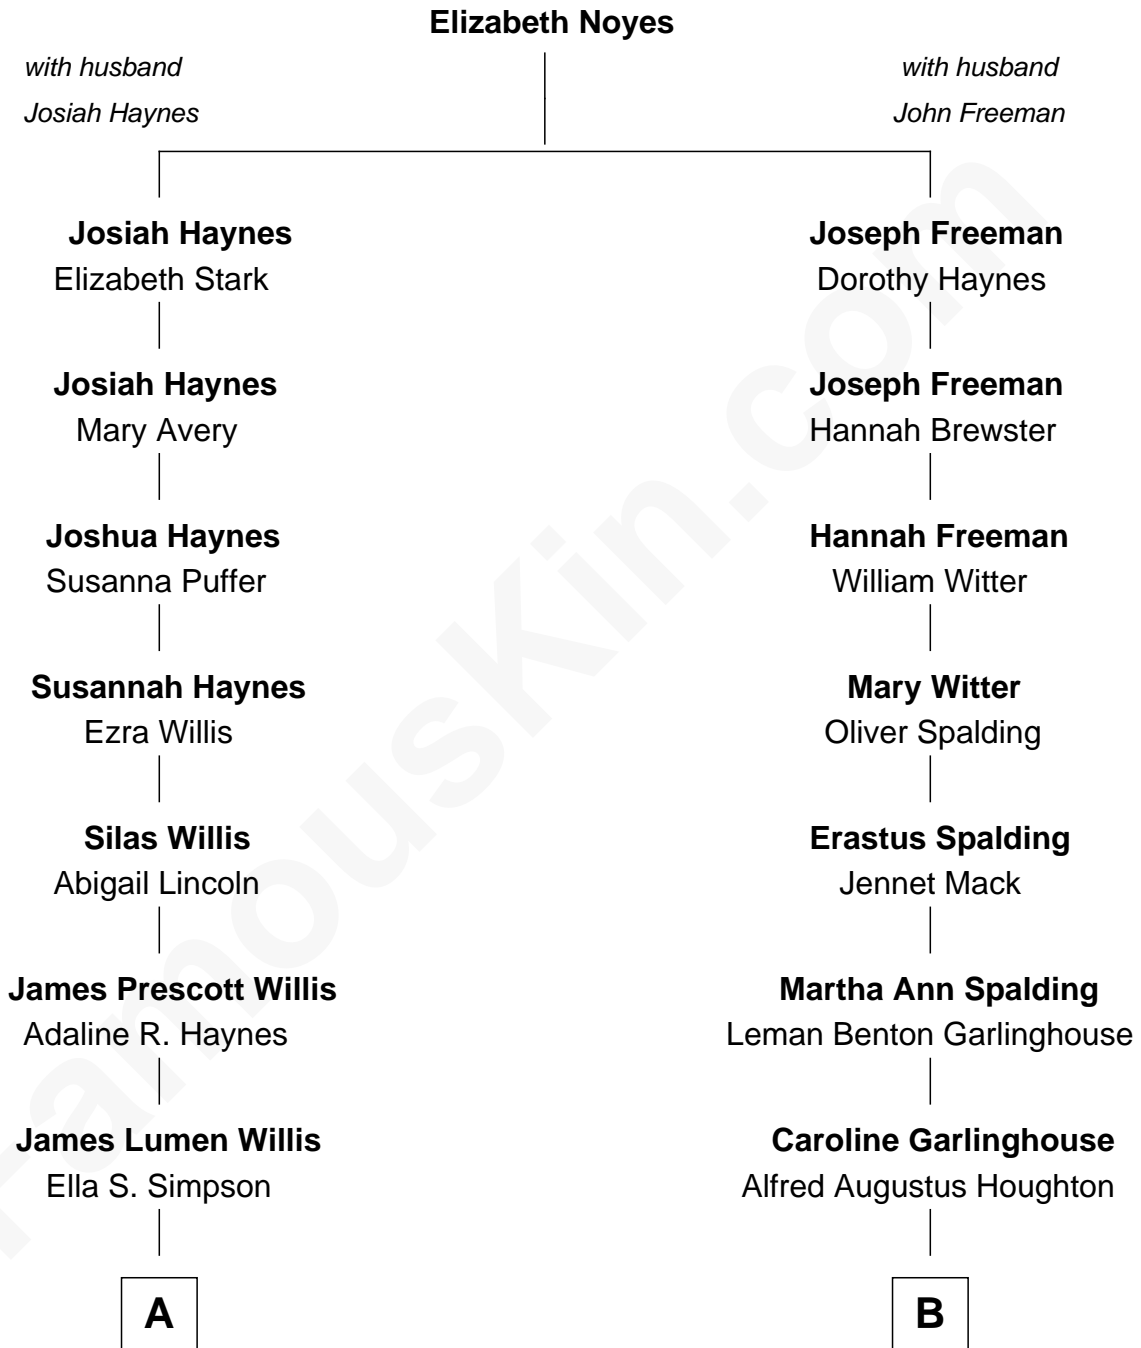

FamousKin.com

Relationship Chart of

Rikki Bates

Musician (Member of The Incredible Casuals)

8th cousin 2 times removed of

Katharine Hepburn
Movie Actress

FamousKin.com