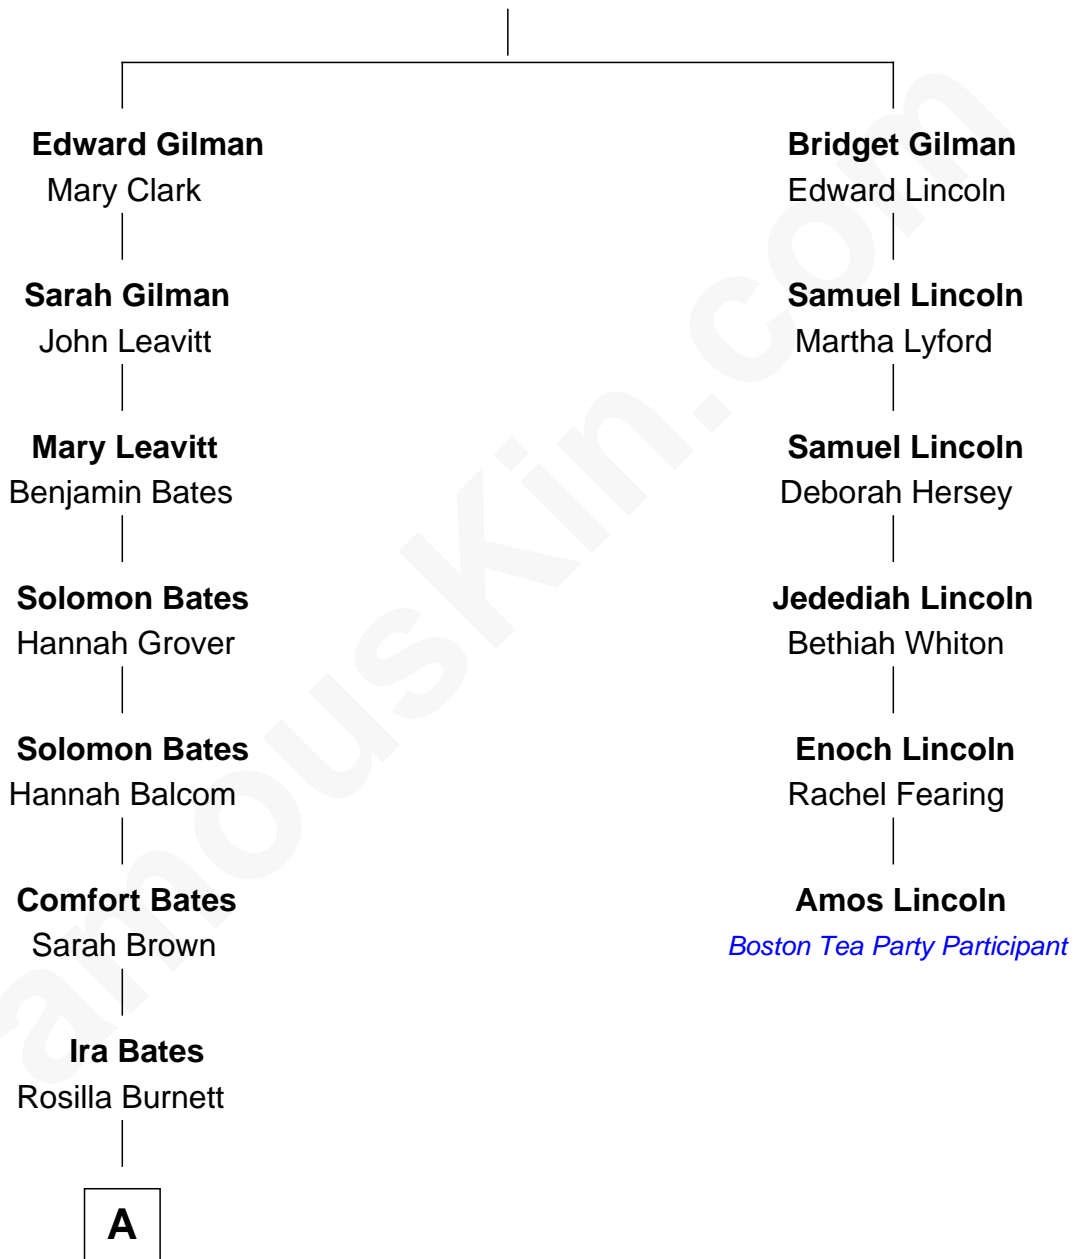

## Relationship Chart of

### Rikki Bates

*Musician (Member of The Incredible Casuals)*

5th cousin 6 times removed of

### Amos Lincoln

*Boston Tea Party Participant*

**Edward Gilman**

-----

FamousKin.com