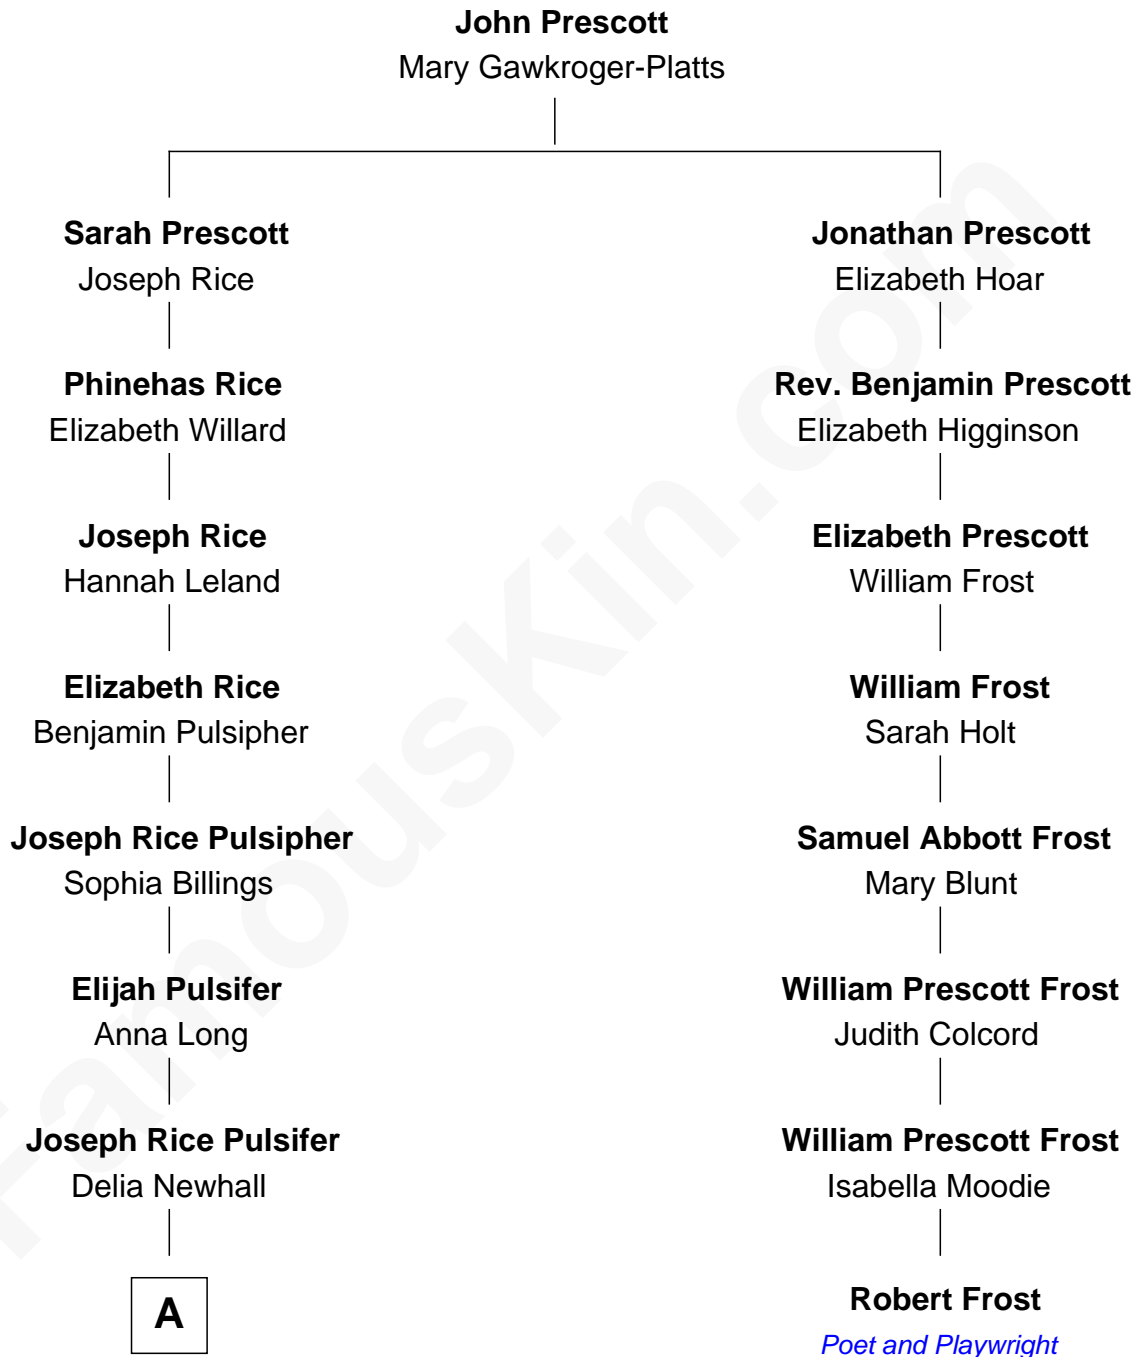

## Relationship Chart of

### Rikki Bates

Musician (Member of The Incredible Casuals)

7th cousin 3 times removed of

**Robert Frost**

Poet and Playwright

FamousKin.com