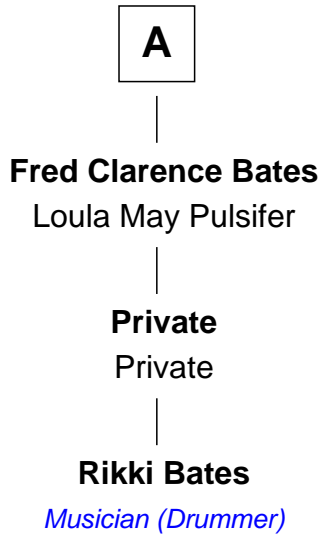

# FamousKin.com Relationship Chart of

**Rikki Bates**

*Musician (Member of The Incredible Casuals)*

**8th Great-granddaughter of**

**Walter Deane**

*(c1612 - c1693) Great Migration Immigrant 1637*

**Walter Deane**

Eleanor Cogan

**Benjamin Deane**

Sarah Williams

**Mary Deane**

Samuel Edson

**Obed Edson**

Keturah Willis

**Jesse Edson**

Susannah Hayward

**Howard Edson**

Rhoda Steele

**Rhoda Melinda Edson**

Ephraim Culver

**Laura B. Culver**

Ira Clifford Bates

**A**

FamousKin.com