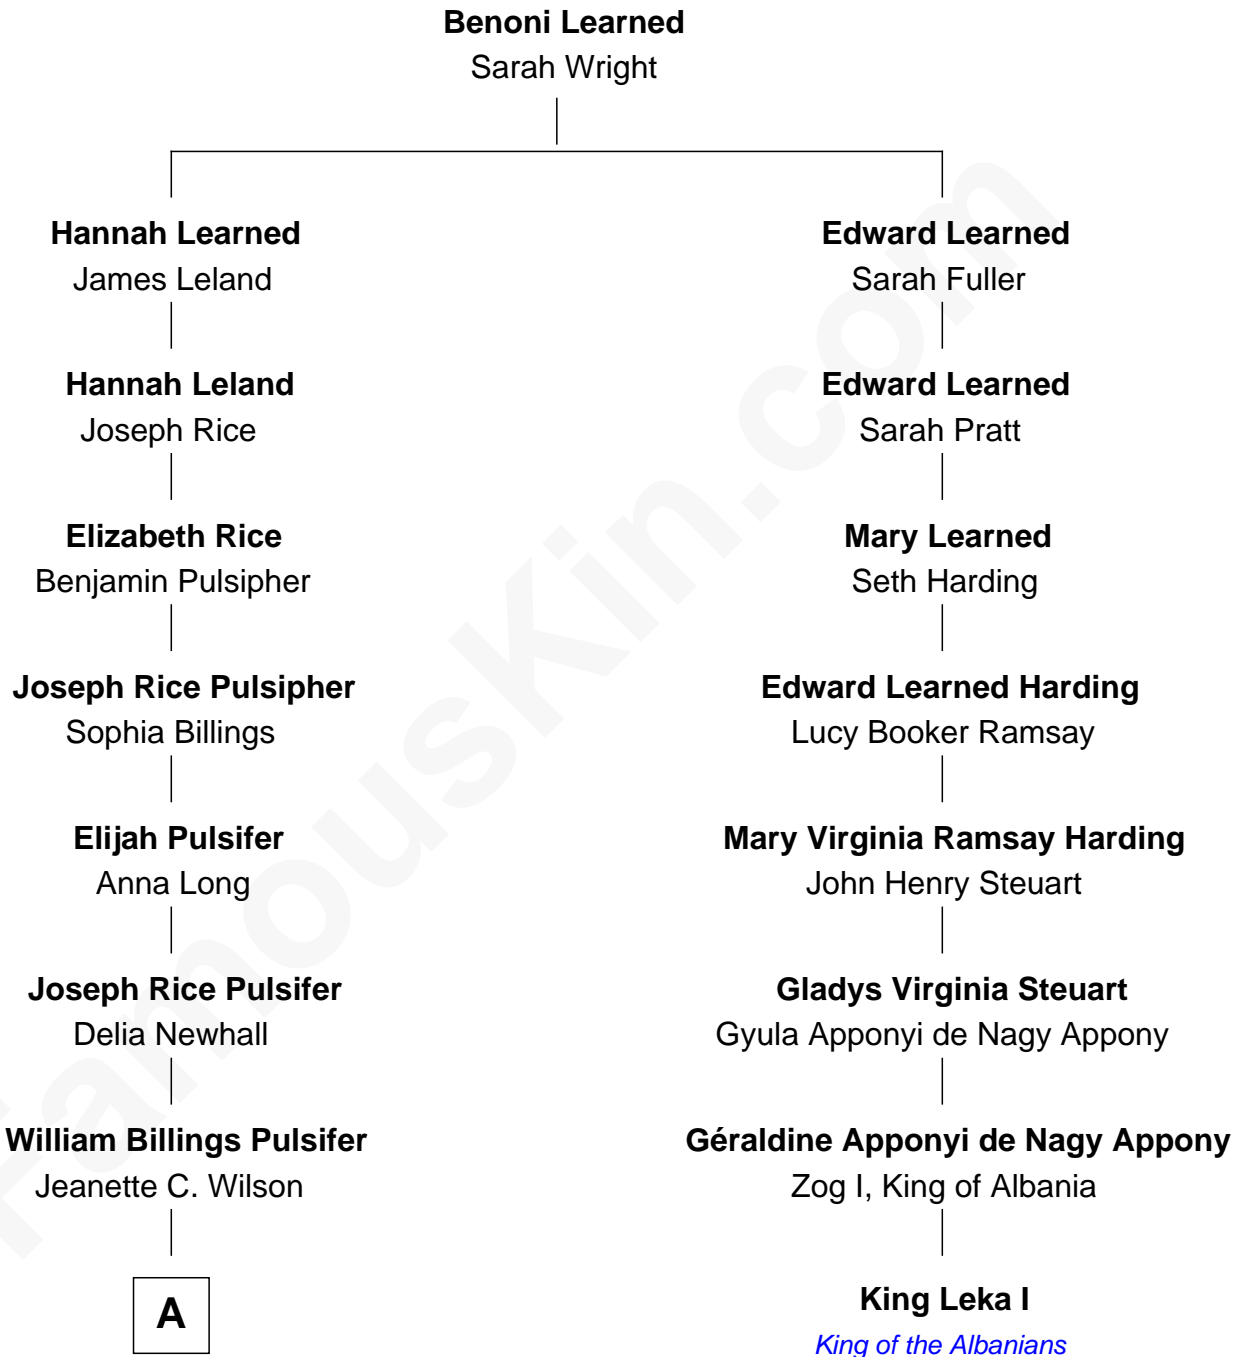

# FamousKin.com Relationship Chart of

**Rikki Bates**

*Musician (Member of The Incredible Casuals)*

7th cousin 2 times removed of

**King Leka I**

*King of the Albanians*

**A**

—  
**Loula May Pulsifer**  
Fred Clarence Bates

—  
**Private**  
Private

—  
**Rikki Bates**  
*Musician (Drummer)*

FamousKin.com