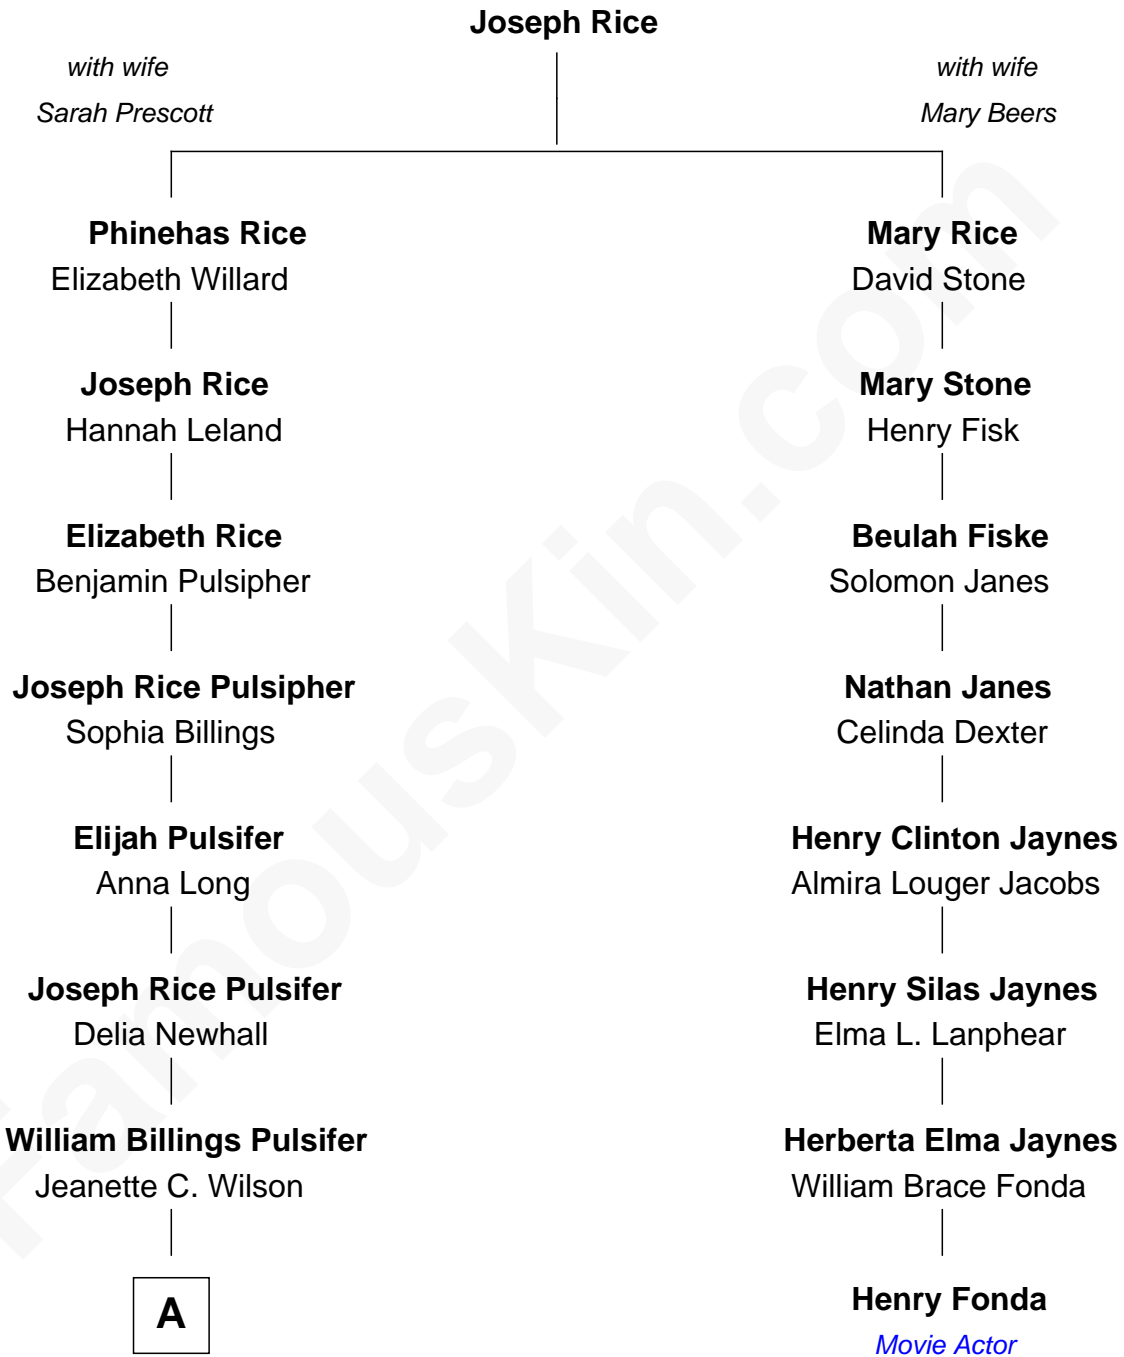

FamousKin.com Relationship Chart of

Rikki Bates

Musician (Member of The Incredible Casuals)

7th cousin 2 times removed of

Henry Fonda

Movie Actor

A

—
Loula May Pulsifer
Fred Clarence Bates