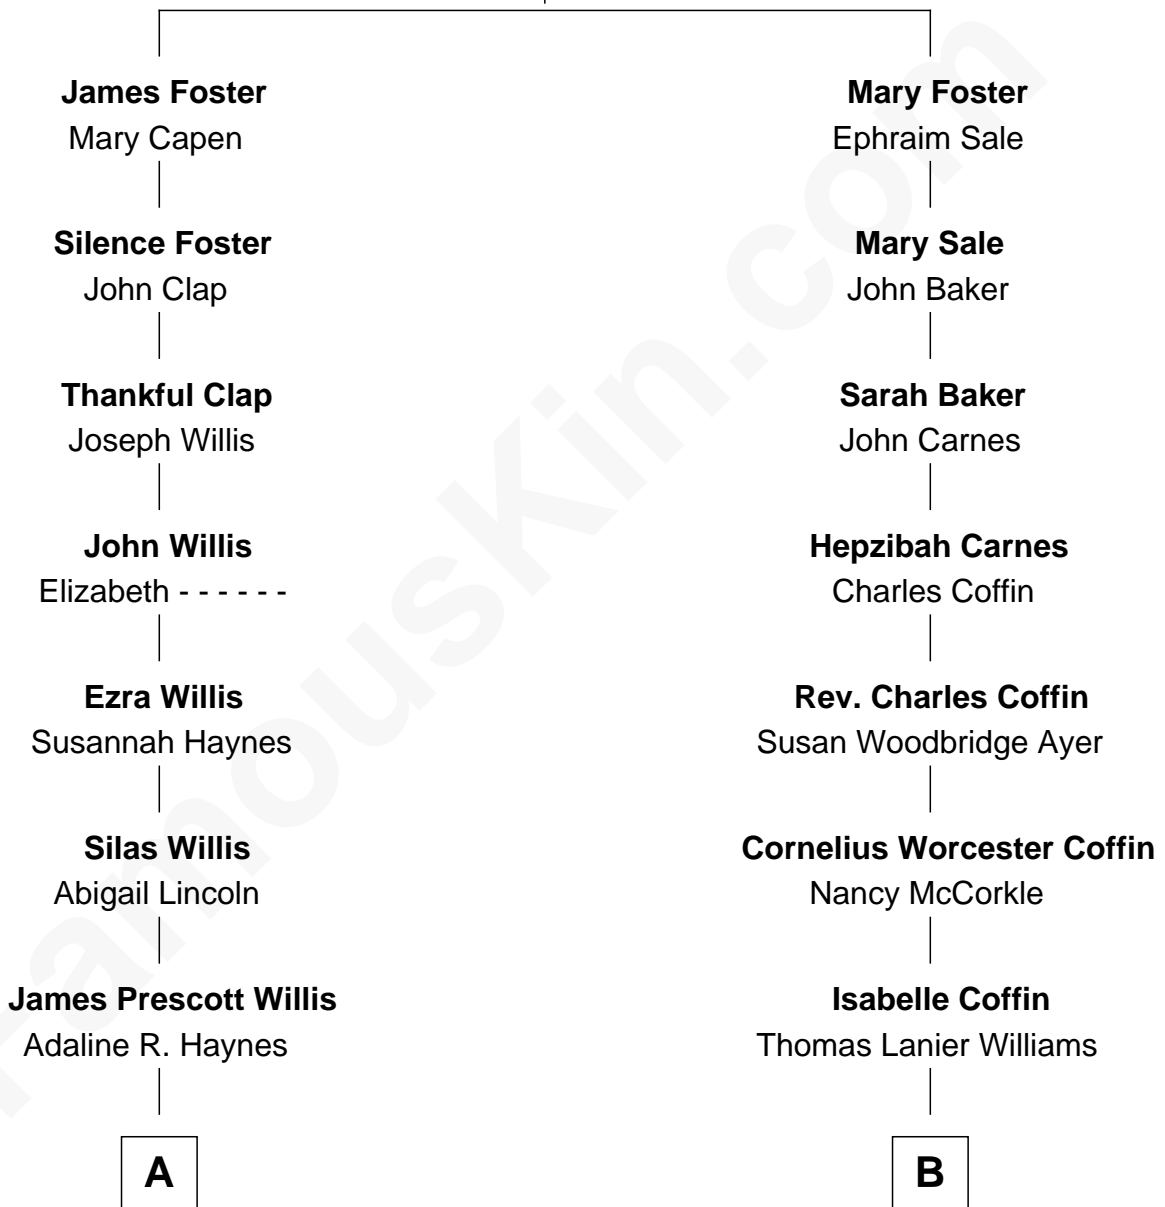

## Relationship Chart of

### Rikki Bates

Musician (Member of The Incredible Casuals)

8th cousin 3 times removed of

### Tennessee Williams

Author of A Streetcar Named Desire

**Hopestill Foster**

Mary Bates

**A**

**James Lumen Willis**

Ella S. Simpson

**Harrison Prescott Willis**