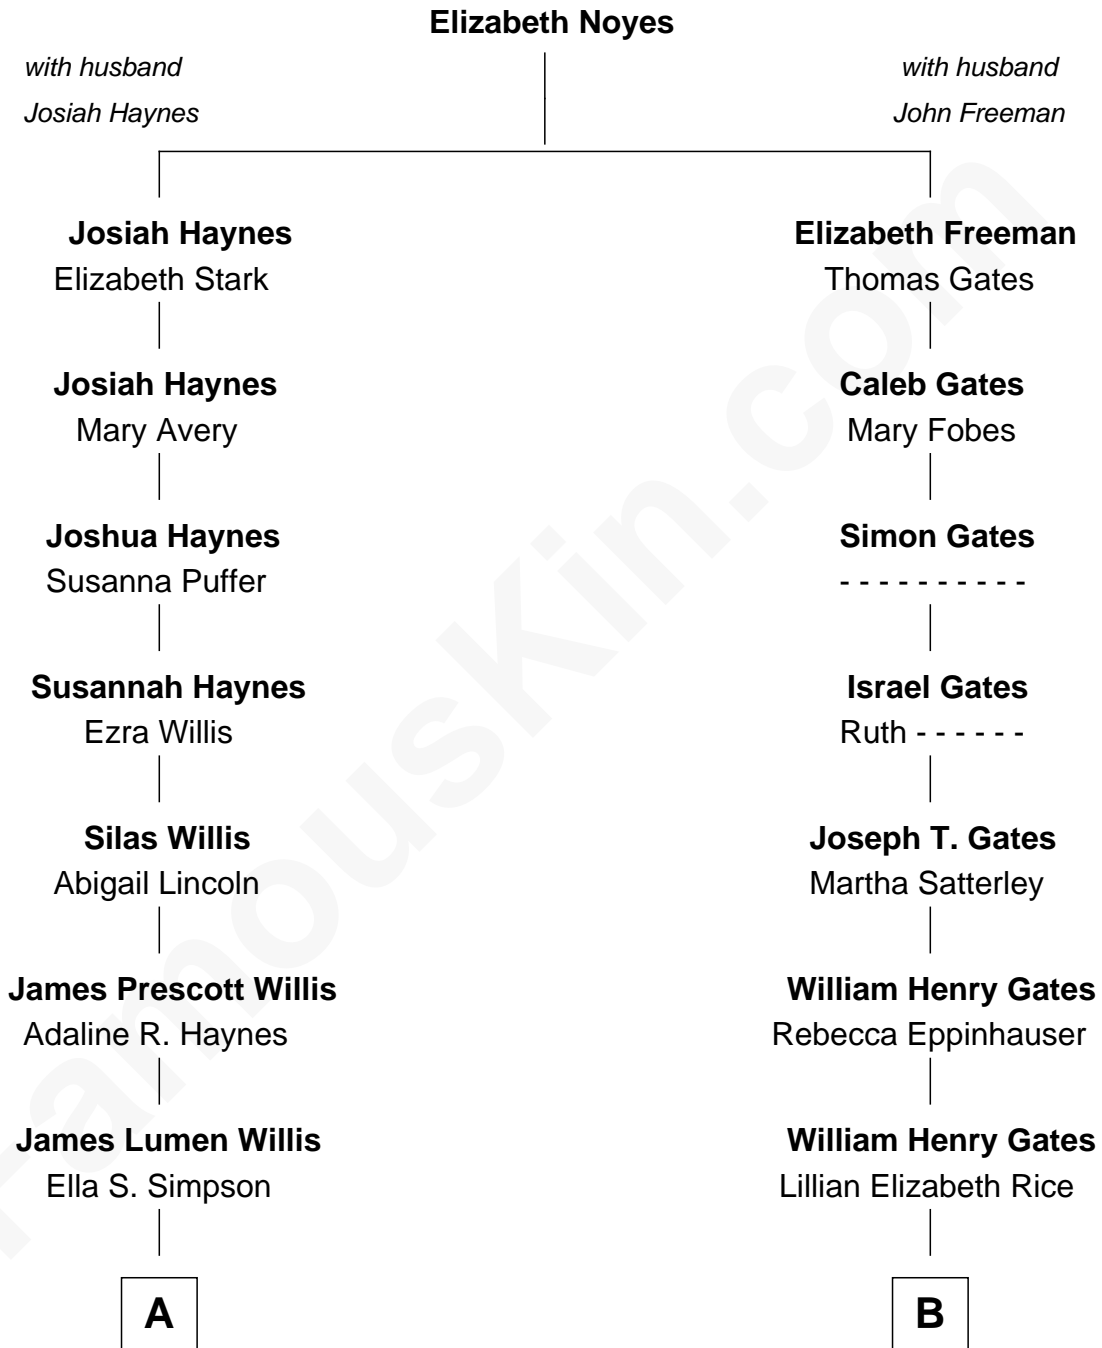

FamousKin.com Relationship Chart of

Rikki Bates

Musician (Member of The Incredible Casuals)

8th cousin 2 times removed of

Bill Gates

Founder of Microsoft

FamousKin.com