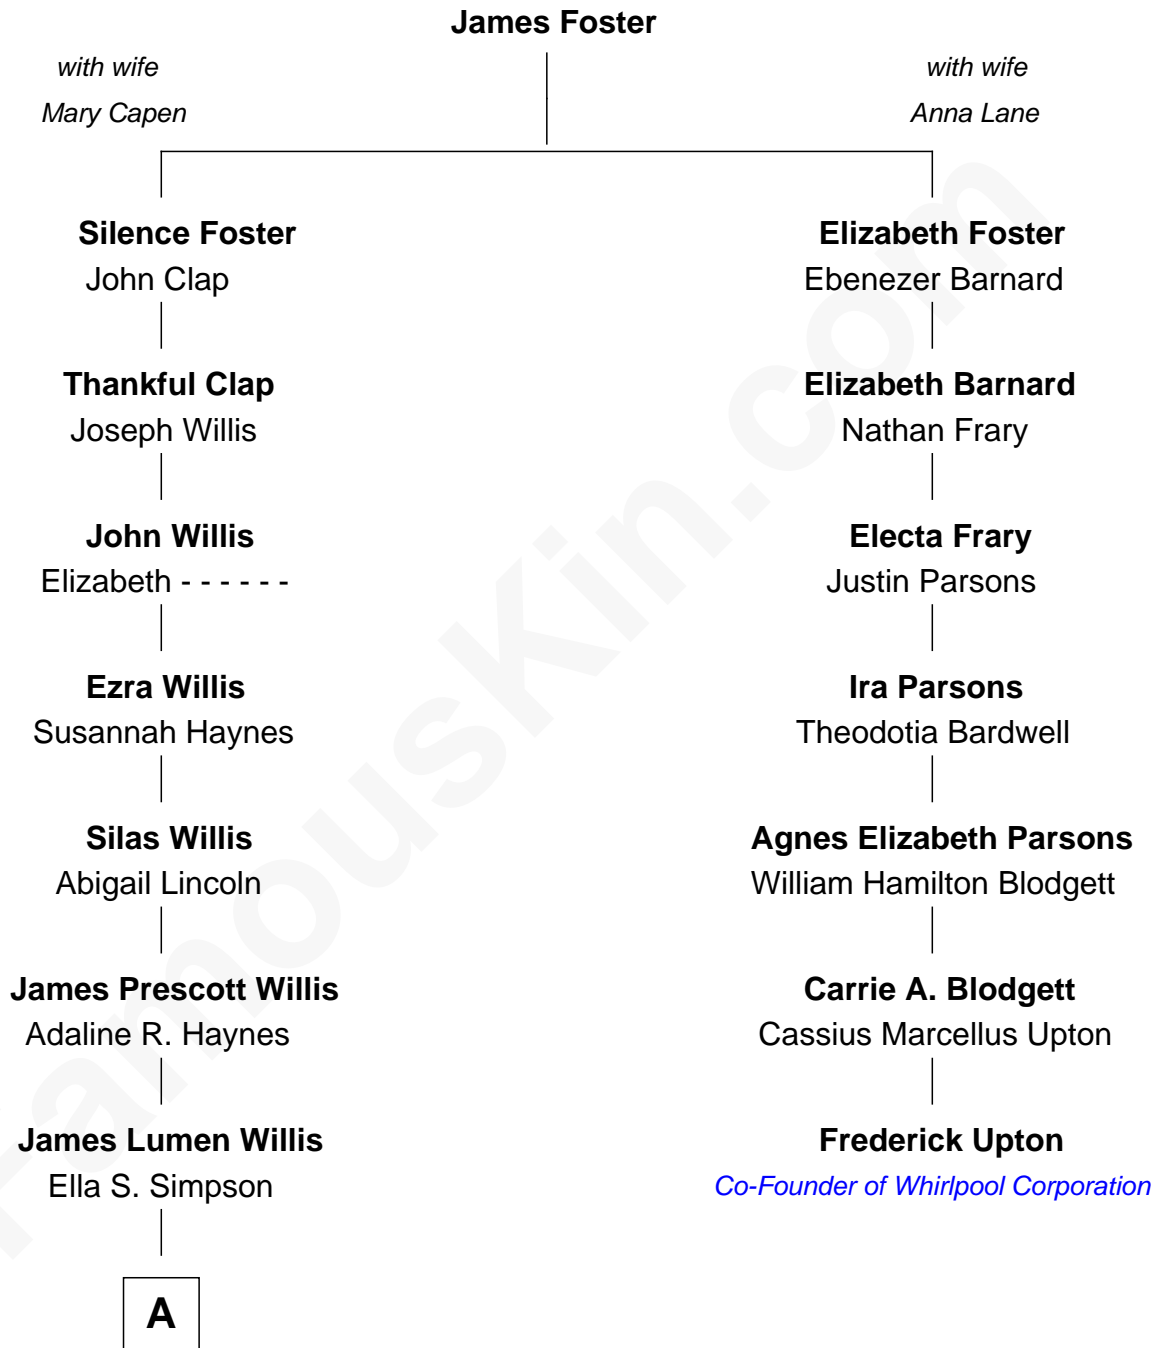

FamousKin.com

Relationship Chart of

Rikki Bates

Musician (Member of The Incredible Casuals)

6th cousin 4 times removed of

Frederick Upton

Co-Founder of Whirlpool Corporation

A