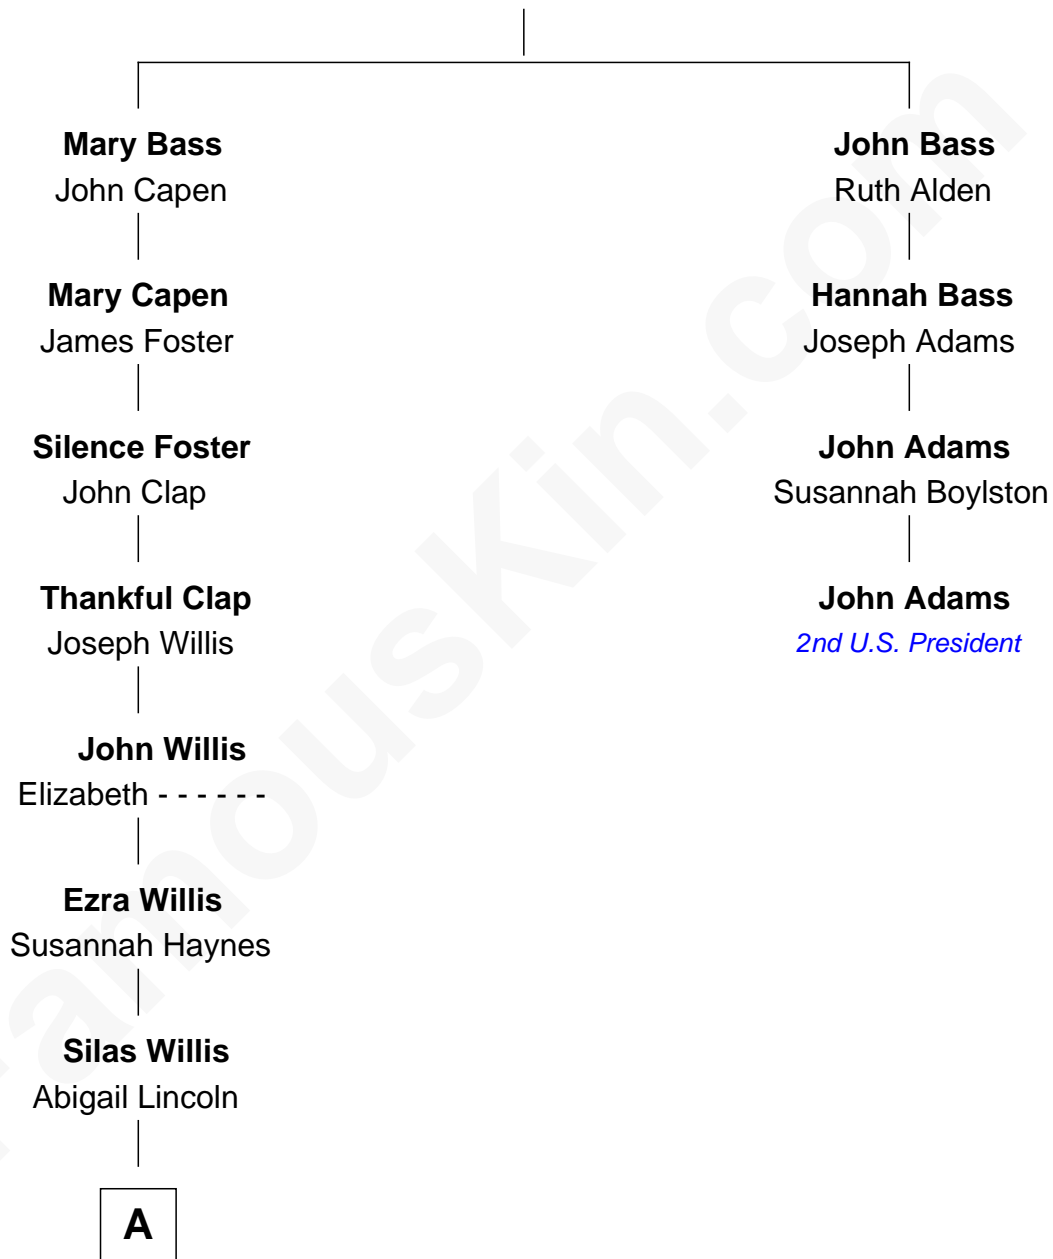

# FamousKin.com Relationship Chart of

**Rikki Bates**

*Musician (Member of The Incredible Casuals)*

3rd cousin 9 times removed of

**John Adams**

*2nd U.S. President and Signer of the Declaration of Independence*

**Samuel Bass**

Anne Savell

**A**

James Prescott Willis

Adaline R. Haynes

James Lumen Willis

Ella S. Simpson

Harrison Prescott Willis