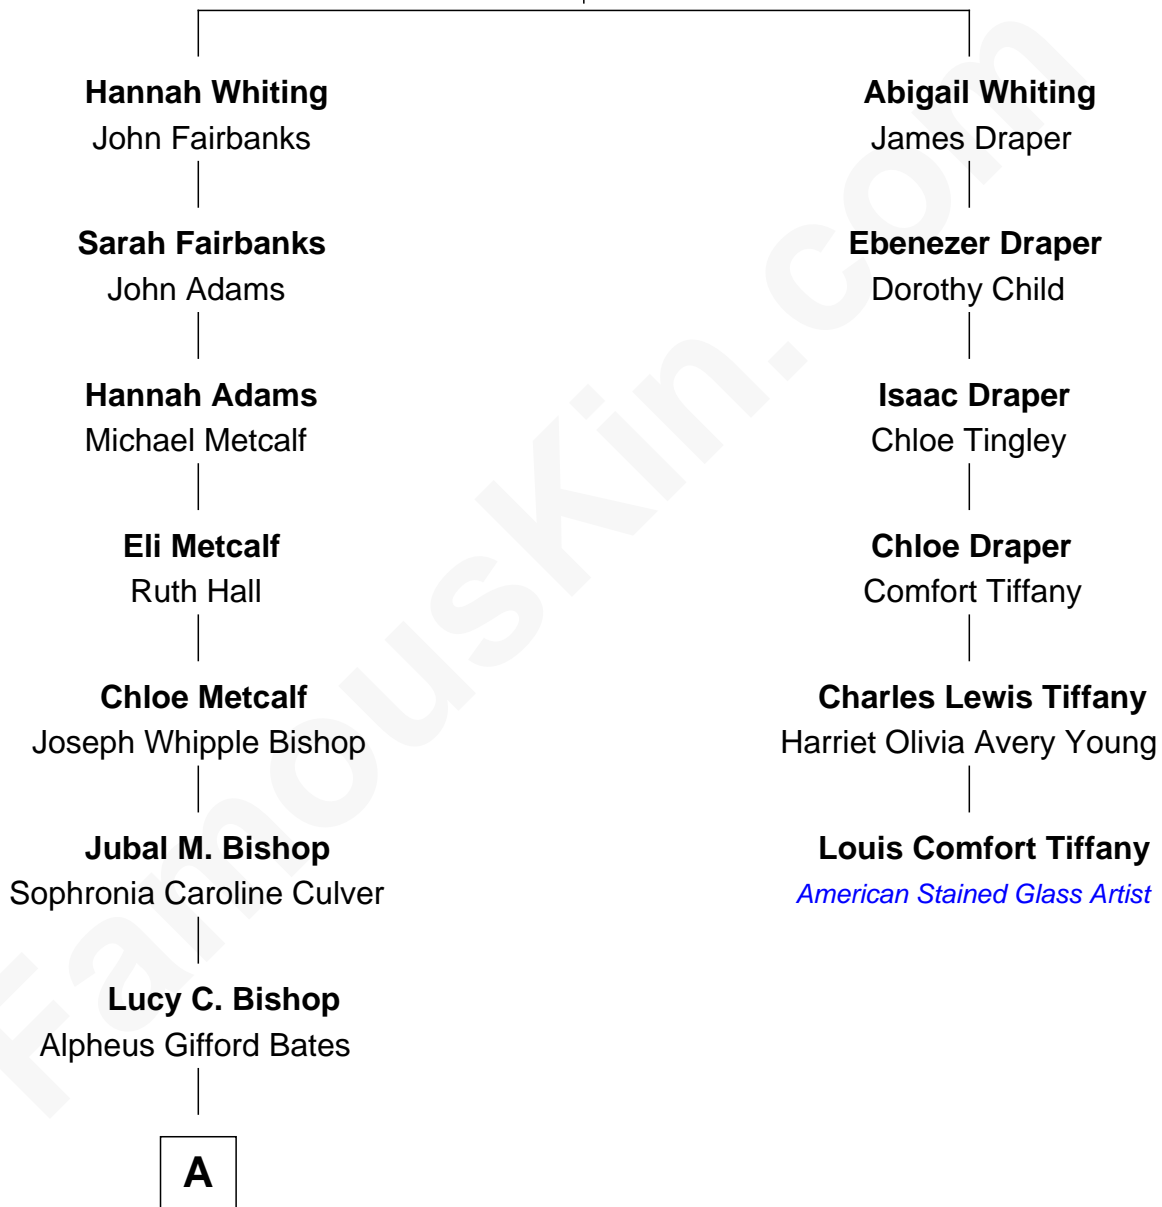

**FamousKin.com**  
**Relationship Chart of**  
**Rikki Bates**

*Musician (Member of The Incredible Casuals)*

**5th cousin 5 times removed of**

**Louis Comfort Tiffany**  
*American Stained Glass Artist*

**Nathaniel Whiting**  
 Hannah Dwight

**A**

—  
**Ira Clifford Bates**

Laura B. Culver

—  
**Fred Clarence Bates**

Loula May Pulsifer

—  
**Private**

Private