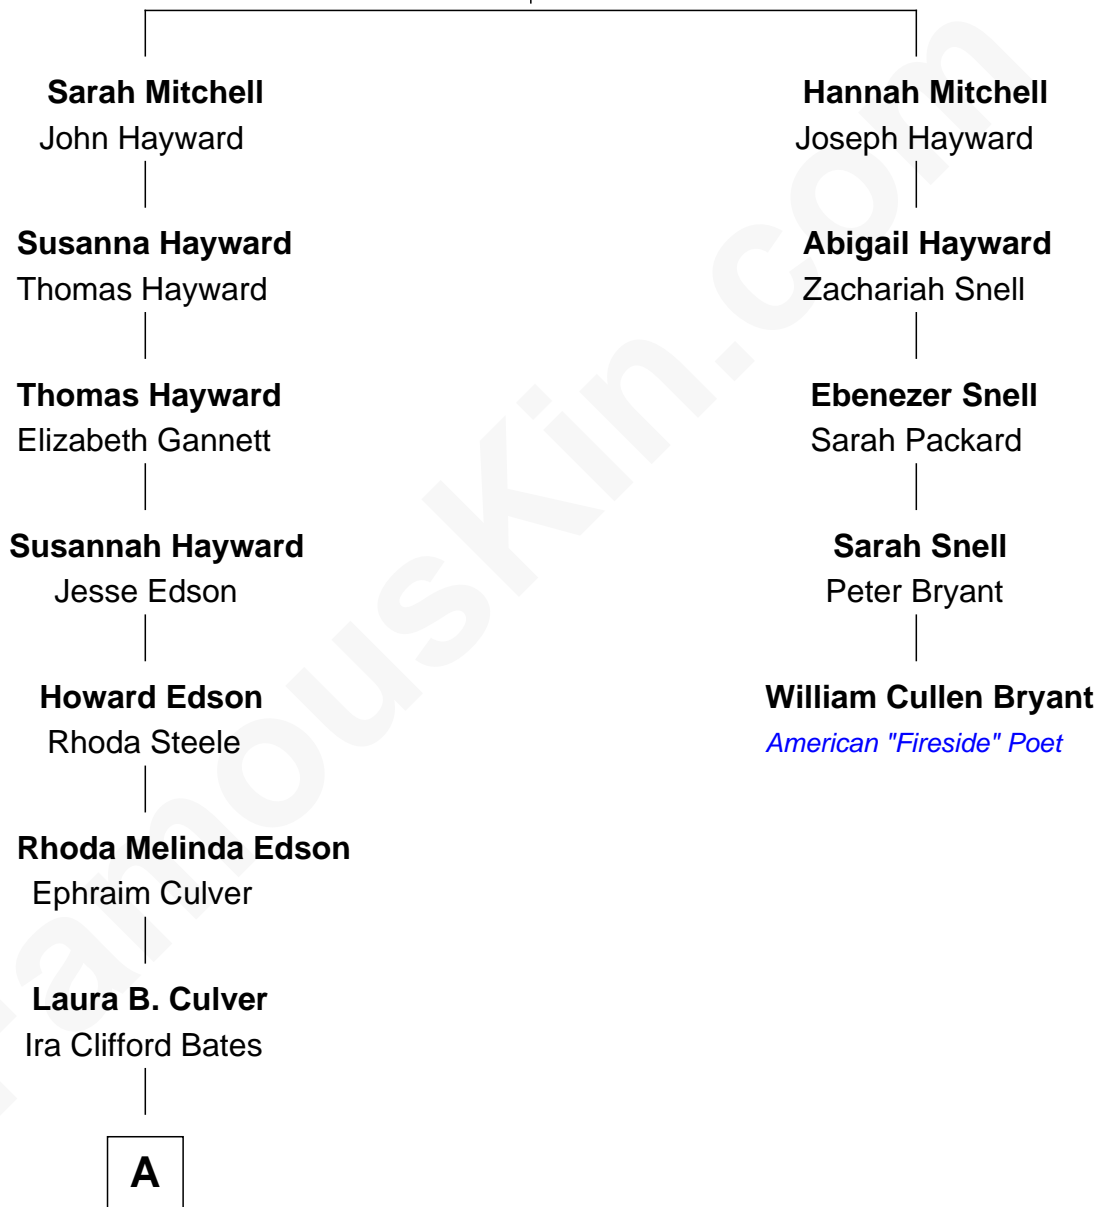

FamousKin.com

Relationship Chart of

Rikki Bates

Musician (Member of The Incredible Casuals)

4th cousin 5 times removed of

William Cullen Bryant
American "Fireside" Poet

Experience Mitchell

Mary - - - - -

A

—
Fred Clarence Bates

Loula May Pulsifer

—
Private

Private

—
Rikki Bates

Musician (Drummer)

FamousKin.com