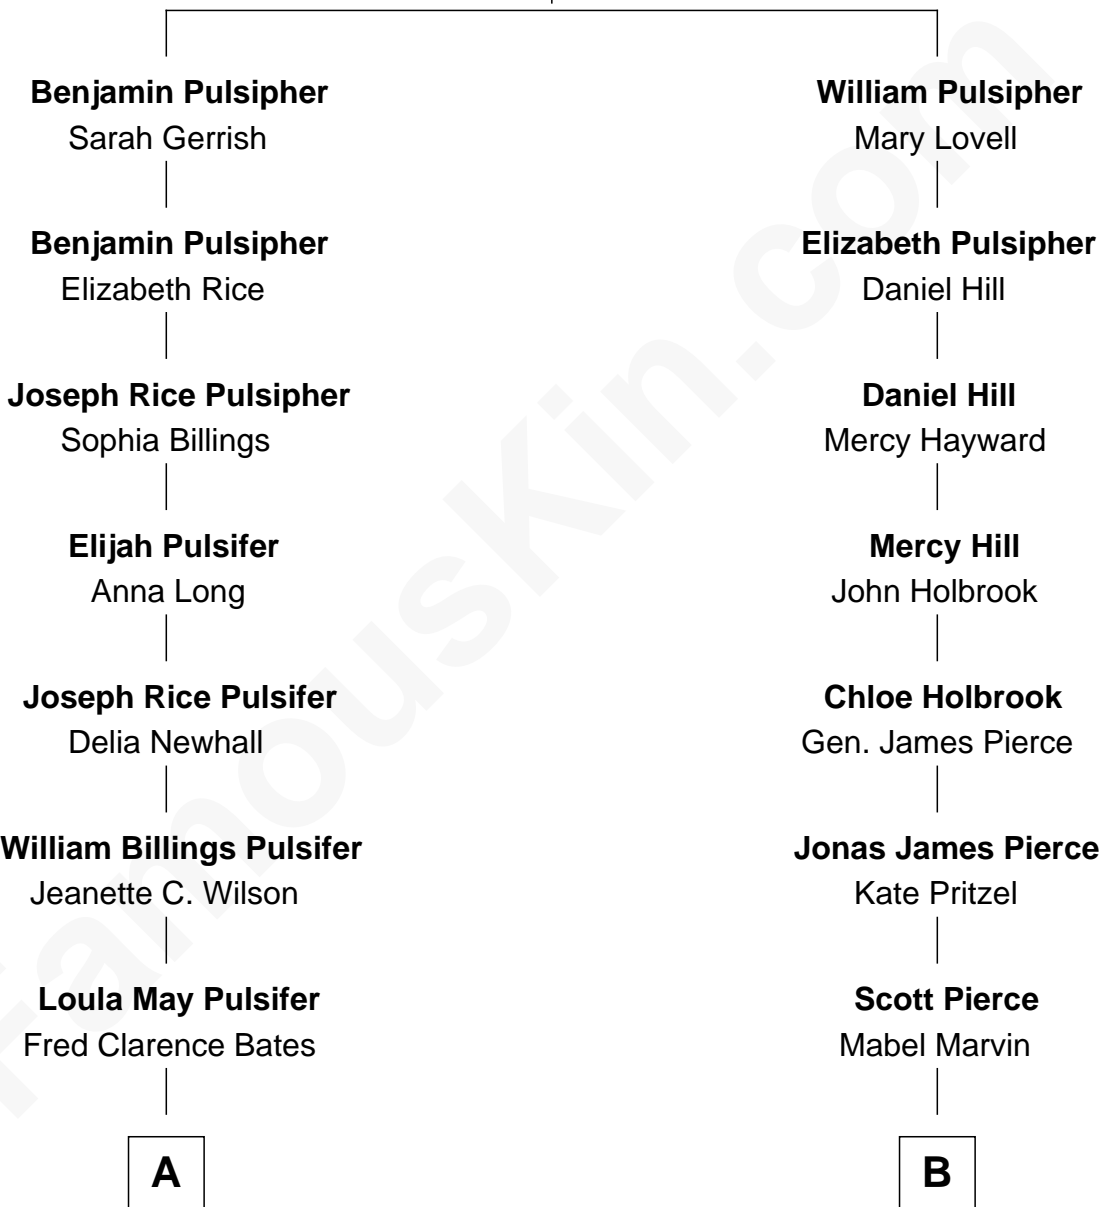

# FamousKin.com Relationship Chart of

**Rikki Bates**

*Musician (Member of The Incredible Casuals)*

8th cousin 1 time removed of

**Jeb Bush**

*43rd Governor of Florida*

**Richard Pulsipher**

Ruth Gold

FamousKin.com