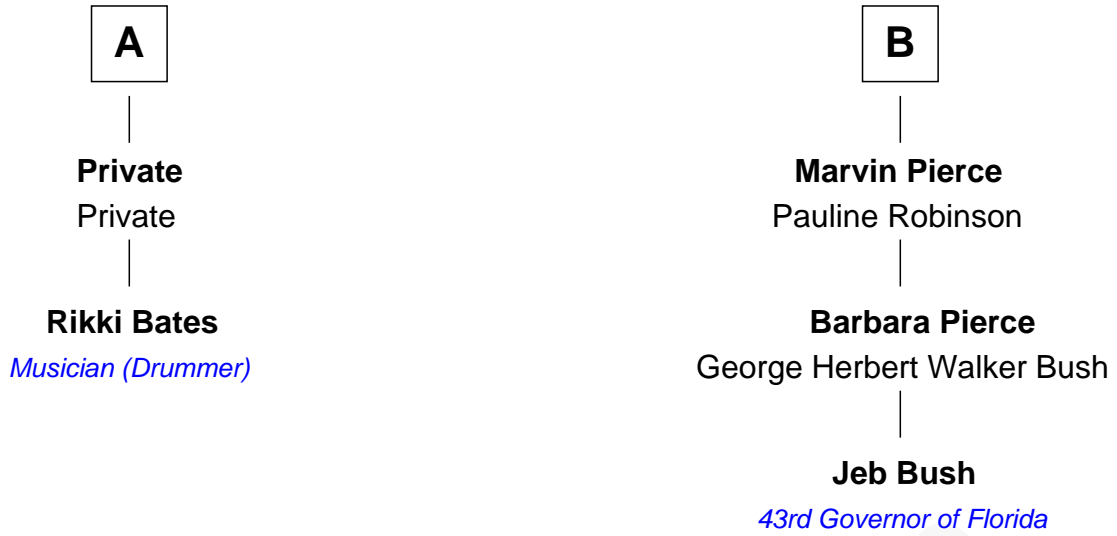

# FamousKin.com Relationship Chart of

**Rikki Bates**

*Musician (Member of The Incredible Casuals)*

8th cousin 1 time removed of

**Jeb Bush**

*43rd Governor of Florida*

**Richard Pulsipher**

Ruth Gold