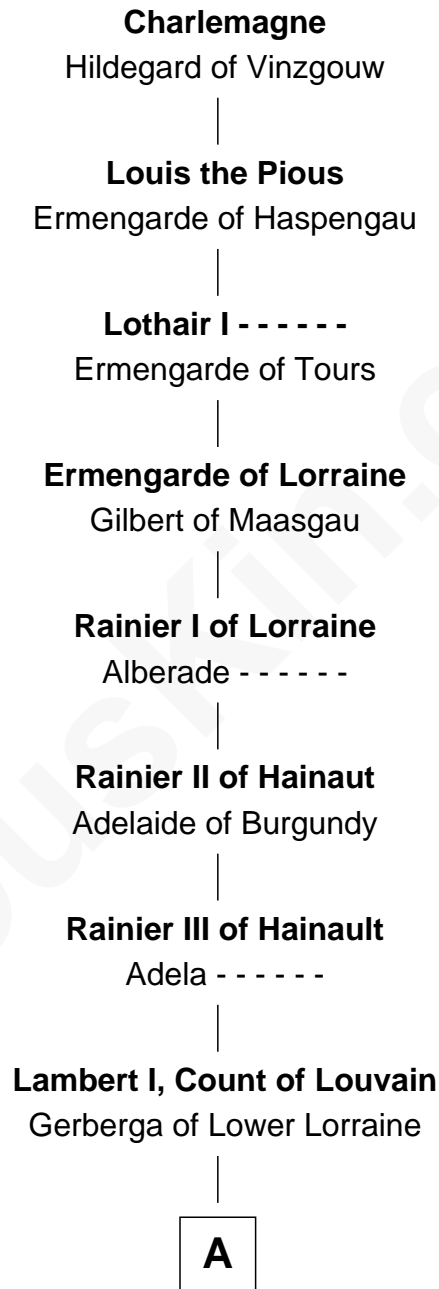

FamousKin.com Relationship Chart of

Rikki Bates

Musician (Member of The Incredible Casuals)

38th Great-granddaughter of

Charlemagne

King of the Franks

A

Mathilde of Louvain
Eustace I of Boulogne

Lambert II of Lens
Adelaide of Normandy

Judith of Lens
Waltheof II of Northumbria

Maud of Northumberland
David I, King of Scotland

Henry of Huntingdon
Ada de Warenne

William I, King of Scotland
----- Avenal