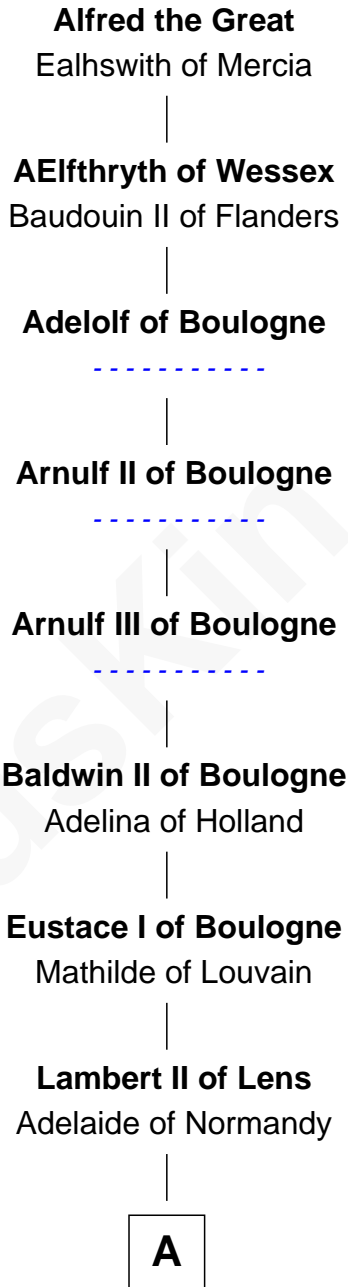

FamousKin.com

Relationship Chart of

Rikki Bates

Musician (Member of The Incredible Casuals)

36th Great-granddaughter of

Alfred the Great
King of the Anglo-Saxons