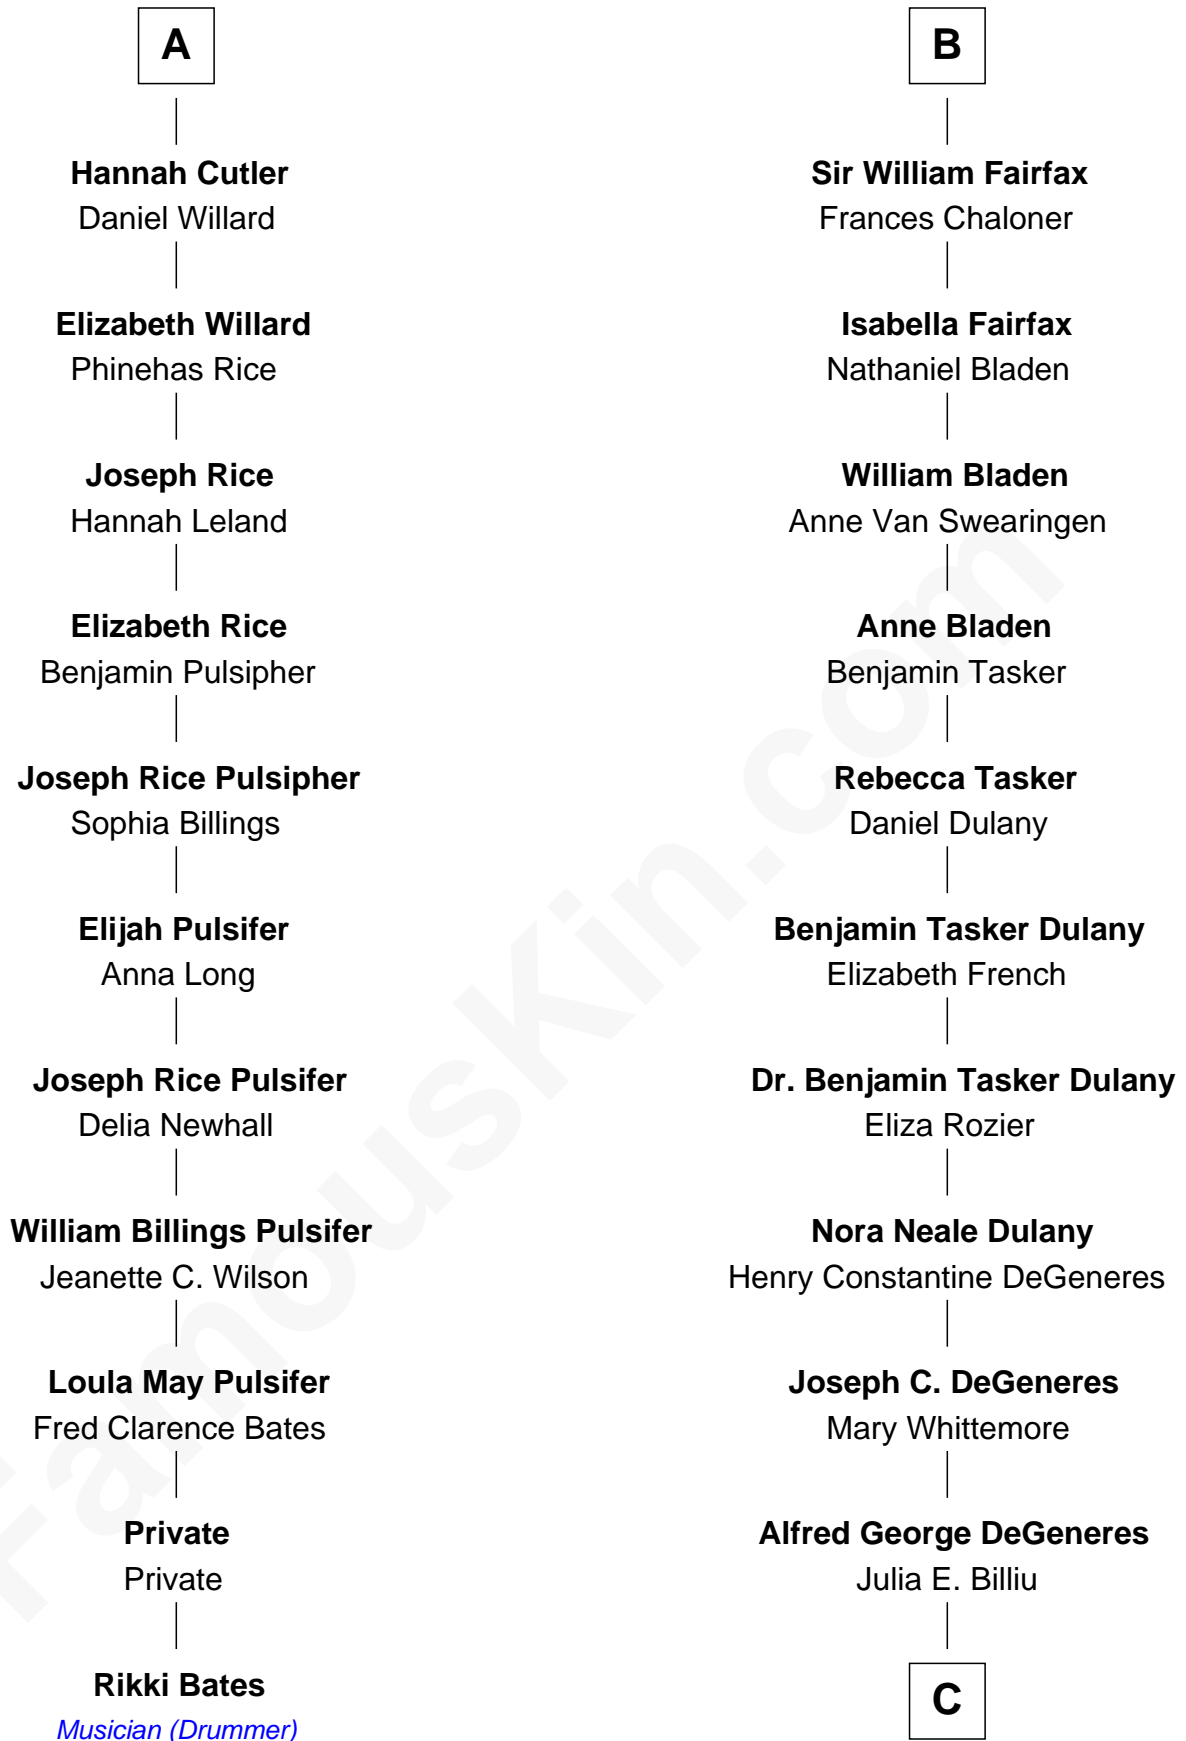

FamousKin.com

Relationship Chart of

Rikki Bates

Musician (Member of The Incredible Casuals)

17th cousin 2 times removed of

Ellen DeGeneres

Comedienne and TV Personality

Richard Sherburne

Alice Hamerton

Isabel Sherburne

John Townley

Grace Townley

Roger Nowell

John Nowell

Elizabeth Kay

Laurence Nowell

Sir Robert Sherburne

Joan Radcliffe

Elizabeth Sherburne

Sir Thomas Fairfax

Sir Thomas Fairfax

Agnes Gascoigne

Sir Nicholas Fairfax

Jane Palmes

Mary Fairfax

Sir Henry Curwen

Mabel Curwen

Sir William Fairfax

Sir Philip Fairfax

Frances Sheffield

B

C