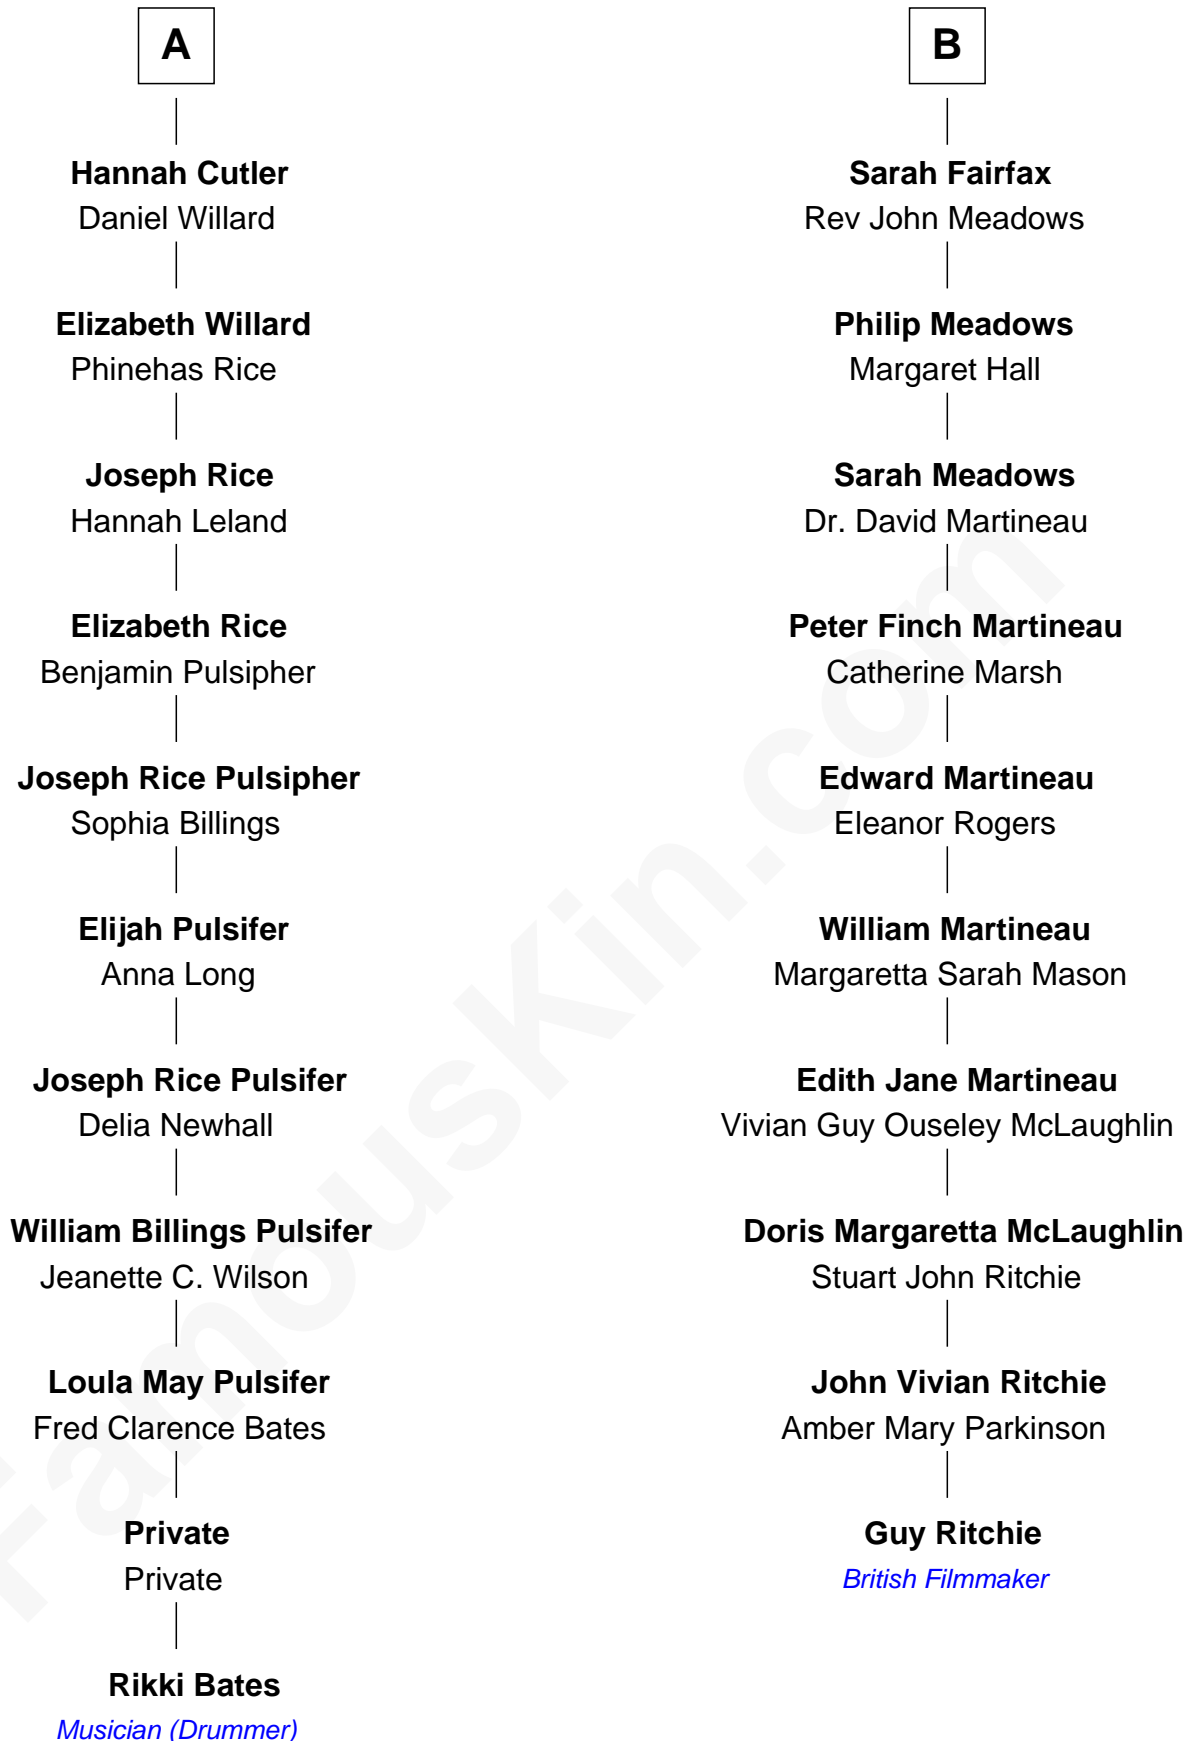

FamousKin.com

Relationship Chart of

Rikki Bates

Musician (Member of The Incredible Casuals)

16th cousin 1 time removed of

Guy Ritchie

British Filmmaker

Richard Sherburne

Alice Hamerton

Isabel Sherburne

John Townley

Grace Townley

Roger Nowell

John Nowell

Elizabeth Kay

Laurence Nowell

Sir Robert Sherburne

Joan Radcliffe

Elizabeth Sherburne

Sir Thomas Fairfax

Sir Thomas Fairfax

Agnes Gascoigne

William Fairfax

- - - - -

John Fairfax

Mary Birch

Rev. Benjamin Fairfax

Sarah Galliard

Benjamin Fairfax

Bridget Stringer

B

Guy Ritchie photo by [Georges Biard](#) (CC BY-SA 3.0)