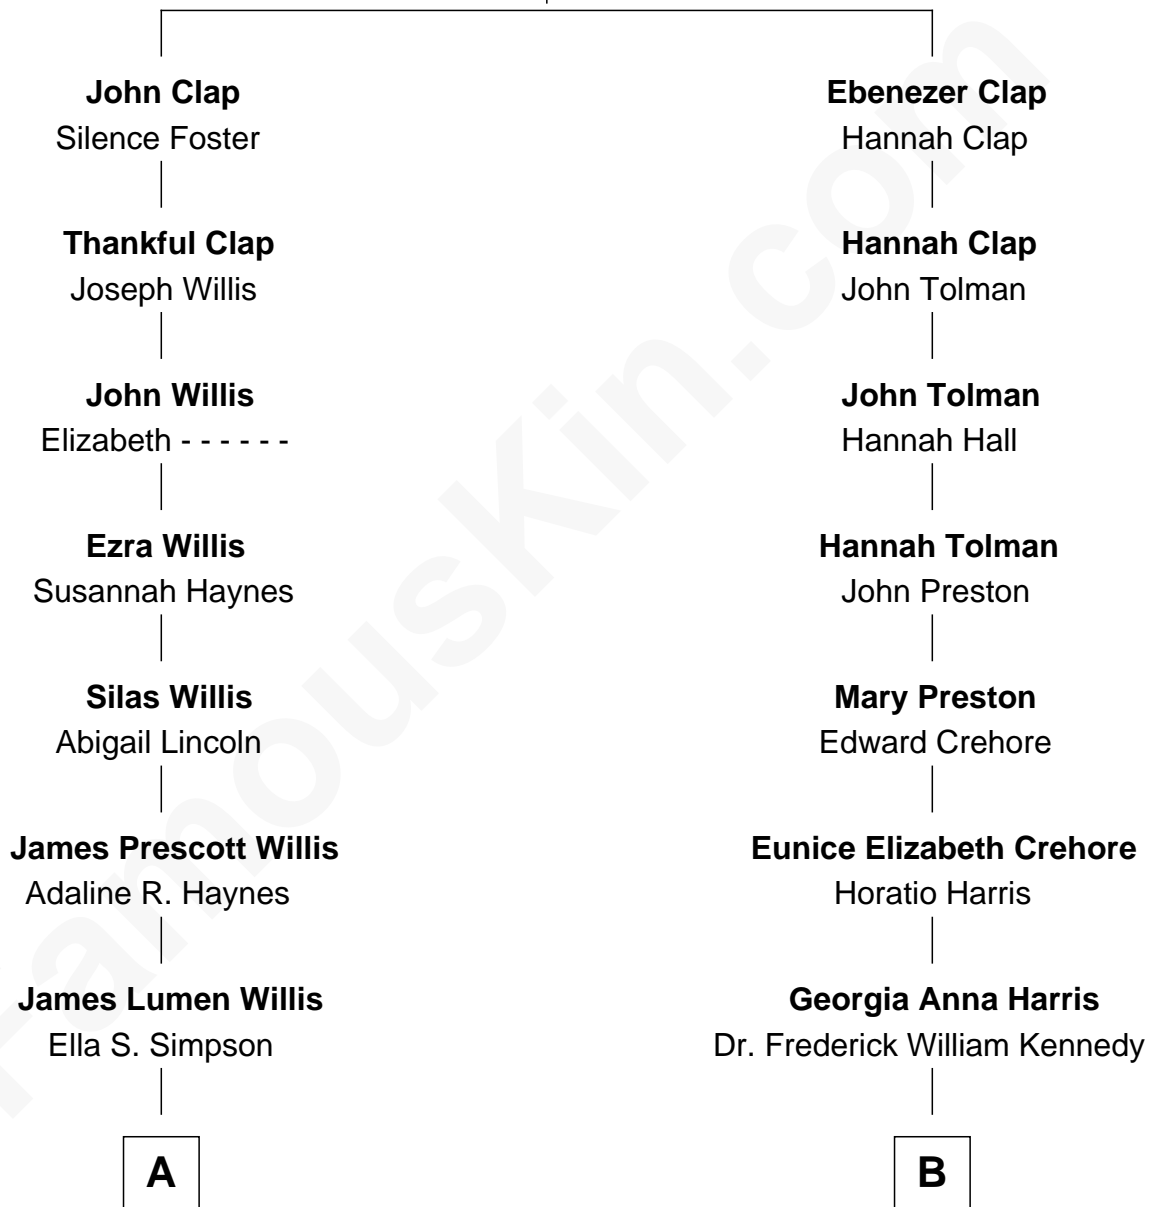

FamousKin.com

Relationship Chart of

Rikki Bates

Musician (Member of The Incredible Casuals)

8th cousin 2 times removed of

George Kennedy
Movie Actor

Nathaniel Clap
Elizabeth Smith

FamousKin.com