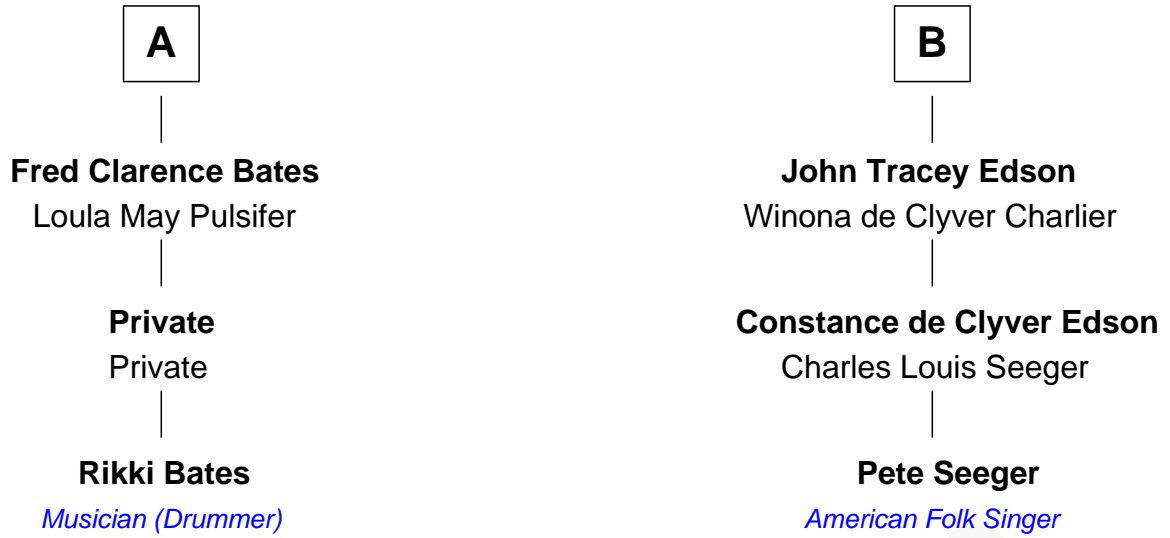

FamousKin.com Relationship Chart of

Rikki Bates

Musician (Member of The Incredible Casuals)

9th cousin of

Pete Seeger

American Folk Singer

Experience Mitchell

*with wife
Mary - - - - -*

Ezra Edson

Howard Edson

Rhoda Steele

Ezra Edson

Asenath Perkins

Rhoda Melinda Edson

Ephraim Culver

Ophir Edson

Sophia Williams

Laura B. Culver

Ira Clifford Bates

Cyrus Edson

Martha Davidson Nelson

A

B

FamousKin.com