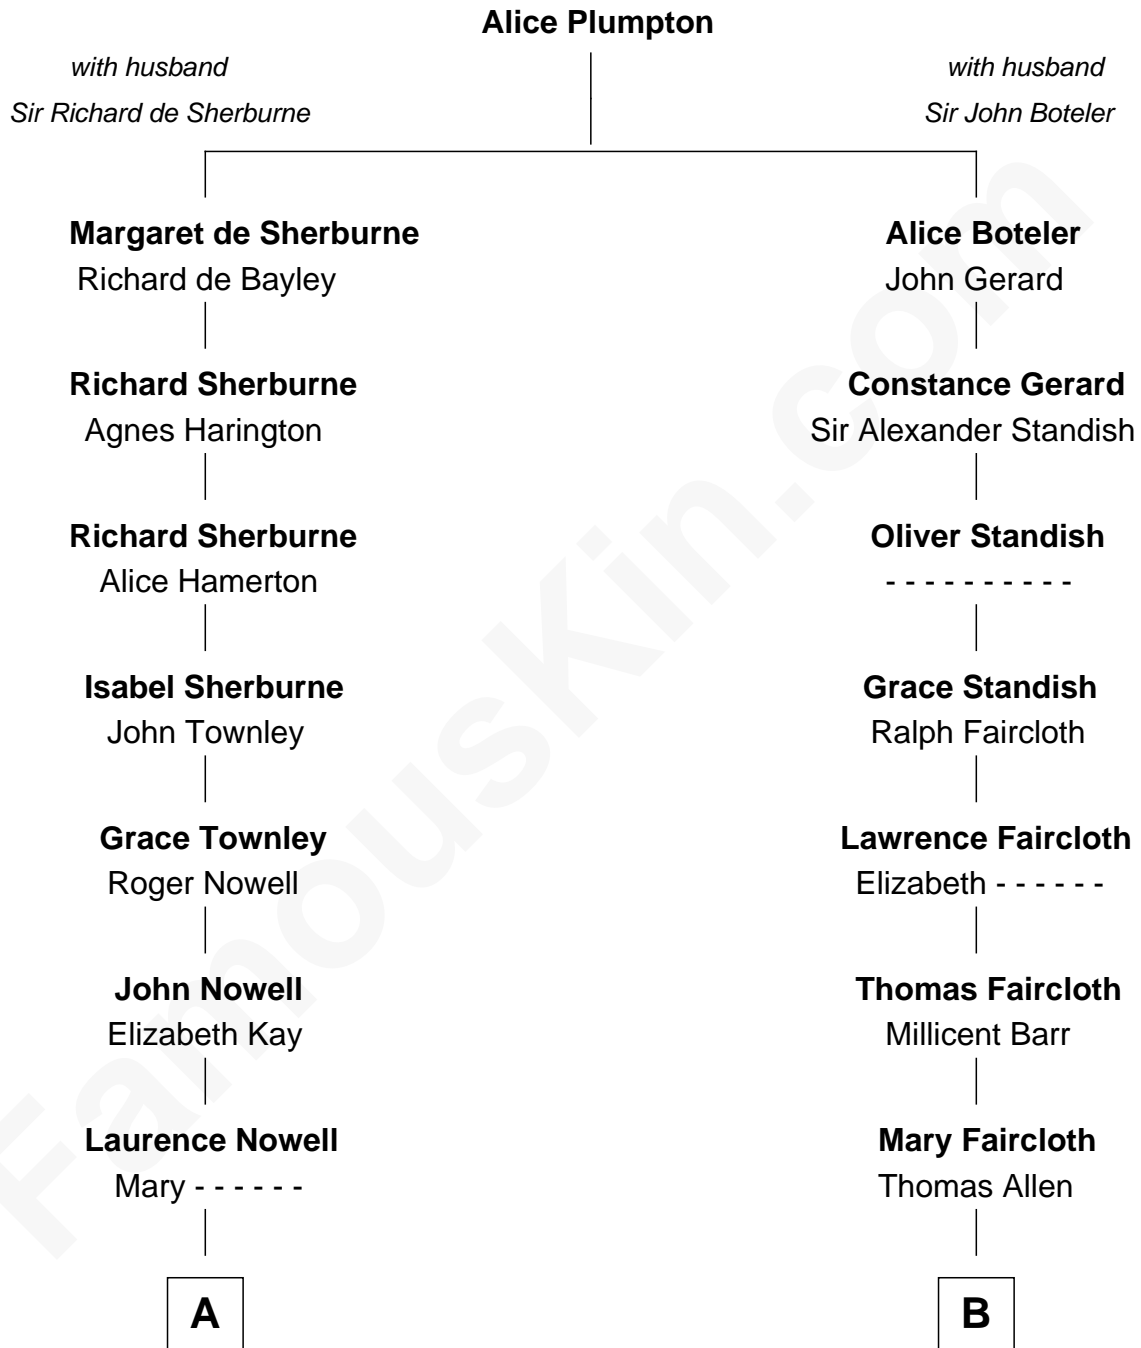

FamousKin.com

Relationship Chart of

Rikki Bates

Musician (Member of The Incredible Casuals)

18th cousin 2 times removed of

Sarah Palin

9th Governor of Alaska

FamousKin.com