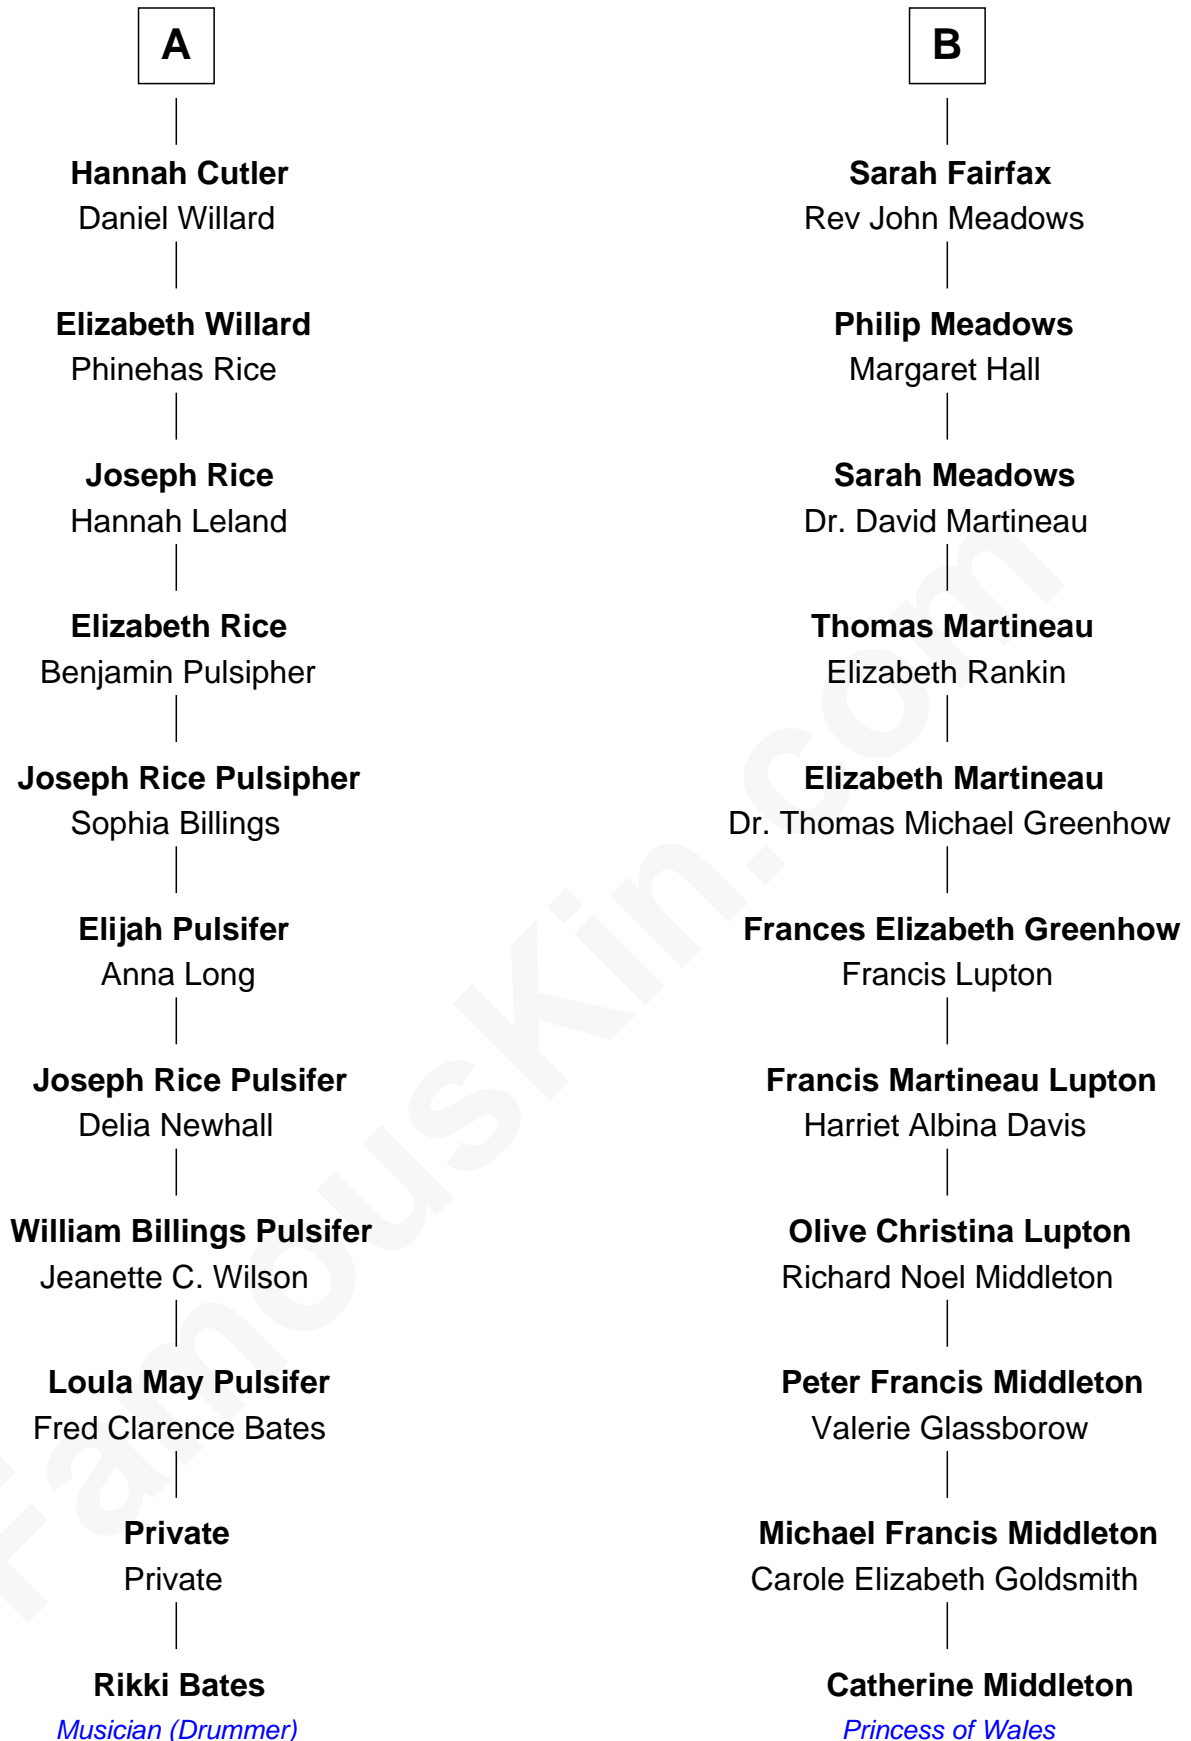

FamousKin.com Relationship Chart of

Rikki Bates

Musician (Member of The Incredible Casuals)

17th cousin of

Catherine Middleton

Princess of Wales

Richard Sherburne

Alice Hamerton

Isabel Sherburne

John Townley

Grace Townley

Roger Nowell

John Nowell

Elizabeth Kay

Laurence Nowell

Mary - - - - -

Alexander Nowell

Sarah Smyth

Increase Nowell

Parnell Gray

Mehitable Nowell

John Cutler

A

Sir Robert Sherburne

Mary Birch

Rev. Benjamin Fairfax

Sarah Galliard

Benjamin Fairfax

Bridget Stringer

B

Catherine Middleton photo by [Pat Pilon](#) ([CC BY 2.0](#))