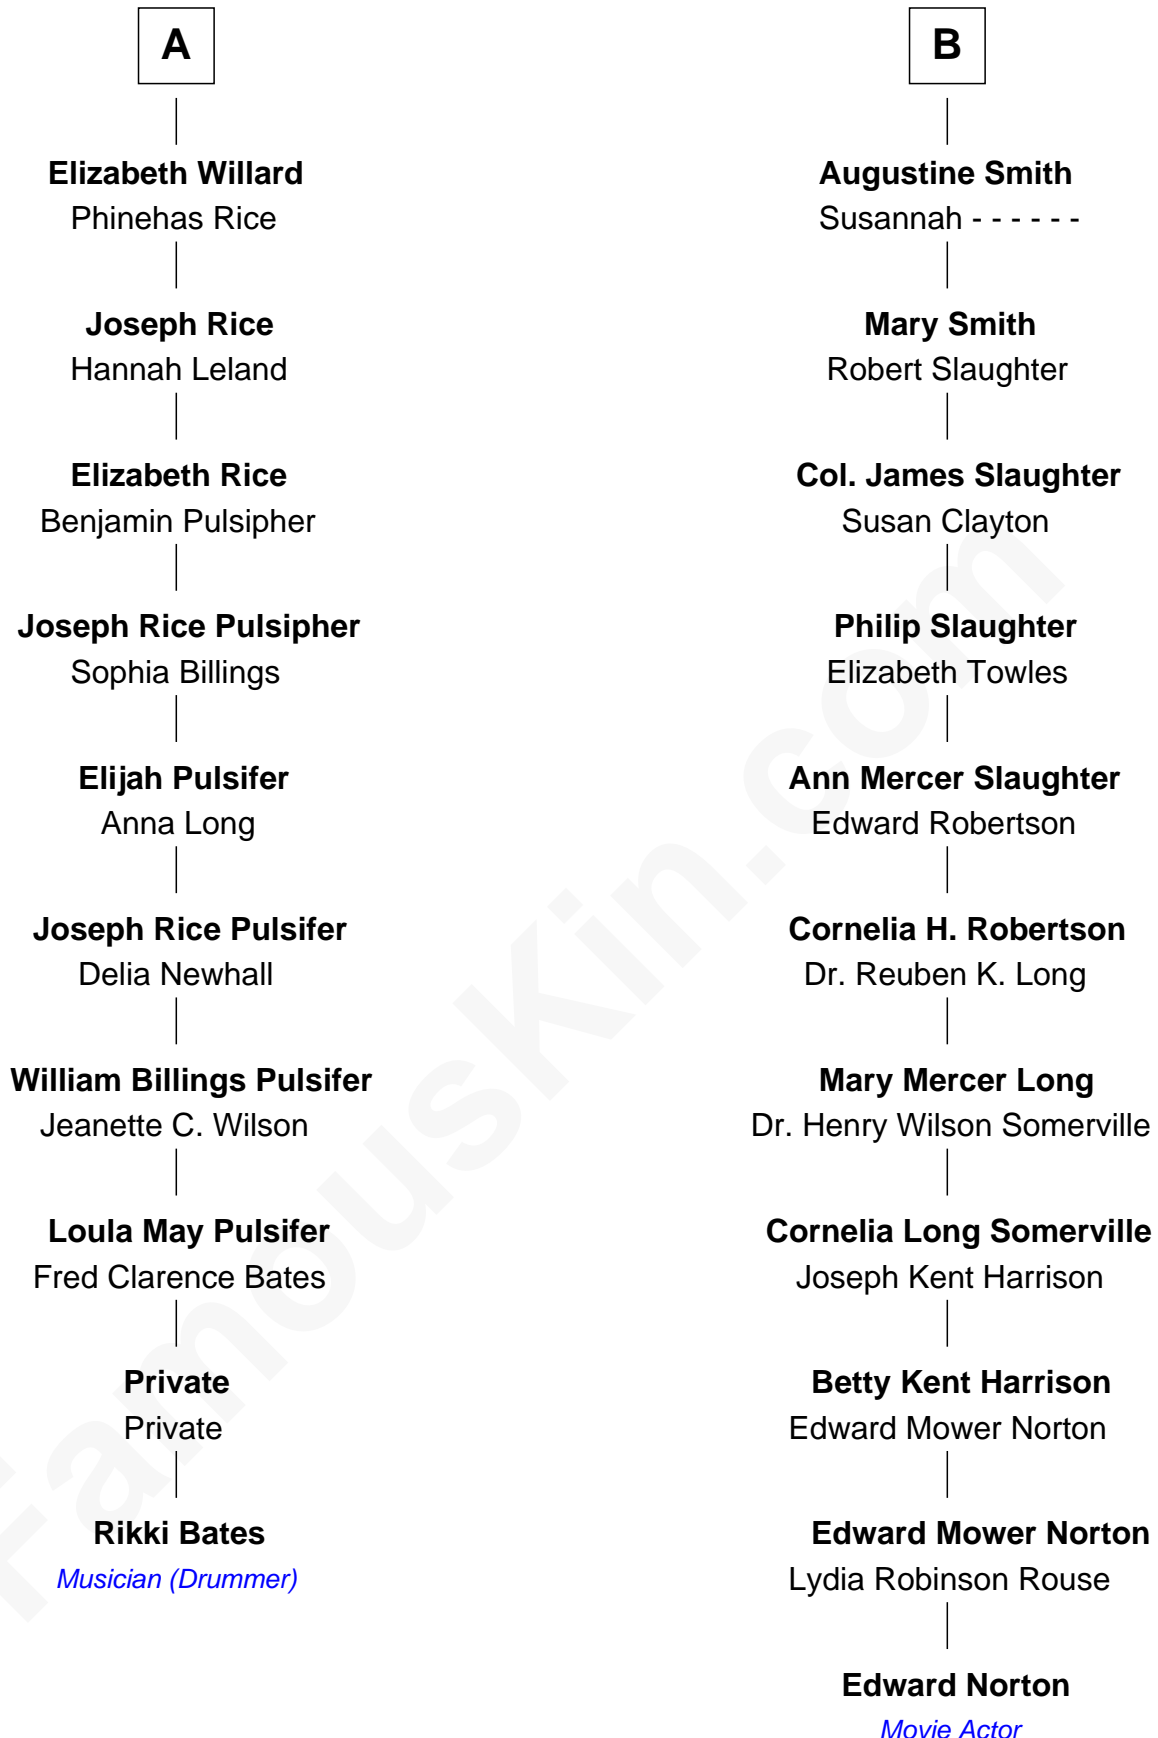

FamousKin.com Relationship Chart of

Rikki Bates

Musician (Member of The Incredible Casuals)

16th cousin 1 time removed of

Edward Norton

Movie Actor

John Townley
Isabel Sherburne

Grace Townley
Roger Nowell

John Nowell
Elizabeth Kay

Laurence Nowell
Mary - - - - -

Alexander Nowell
Sarah Smyth

Increase Nowell
Parnell Gray

Mehitable Nowell
John Cutler

Hannah Cutler
Daniel Willard

A

Laurence Townley
- - - - -

Henry Townley
- - - - -

Laurence Townley
Hellen Hesketh

Laurence Townley
Margaret Hartley

Laurence Townley
Jennet Halstead

Elizabeth Townley
Christopher Smith

Col. Lawrence Smith
Mary Debnam

B

Edward Norton photo by [David Shankbone](#) (CC BY 3.0)