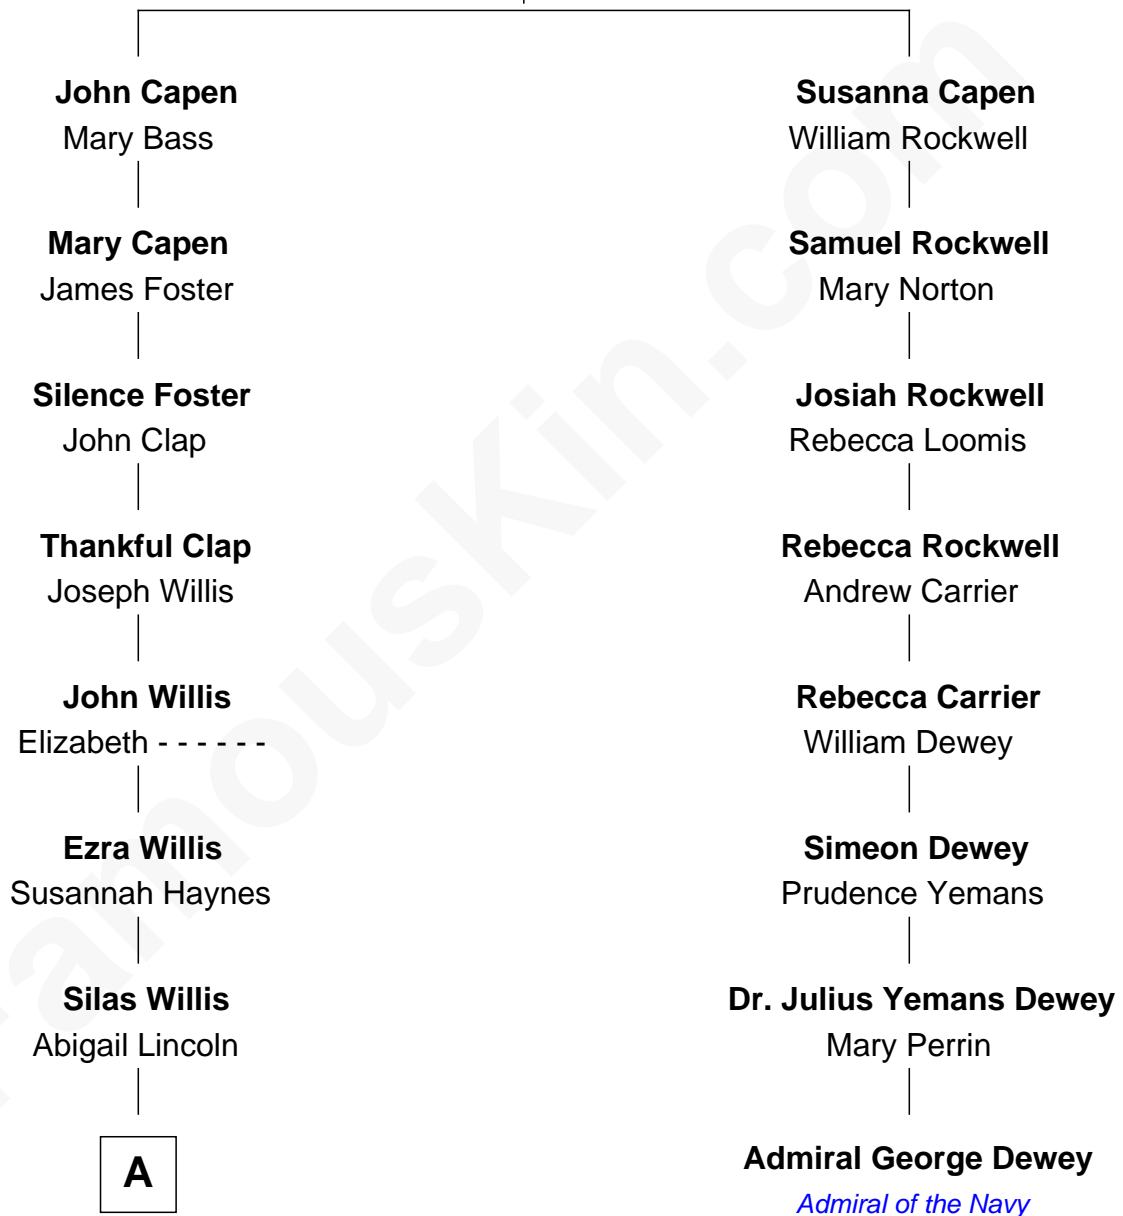

FamousKin.com

Relationship Chart of

Rikki Bates

Musician (Member of The Incredible Casuals)

7th cousin 5 times removed of

Admiral George Dewey
Admiral of the Navy

Bernard Capen
Joan Purchase

A

James Prescott Willis

Adaline R. Haynes

James Lumen Willis

Ella S. Simpson

Harrison Prescott Willis

Emma Jane Bosselman

Helena Gertrude Willis

Eugene Adelard Fillion