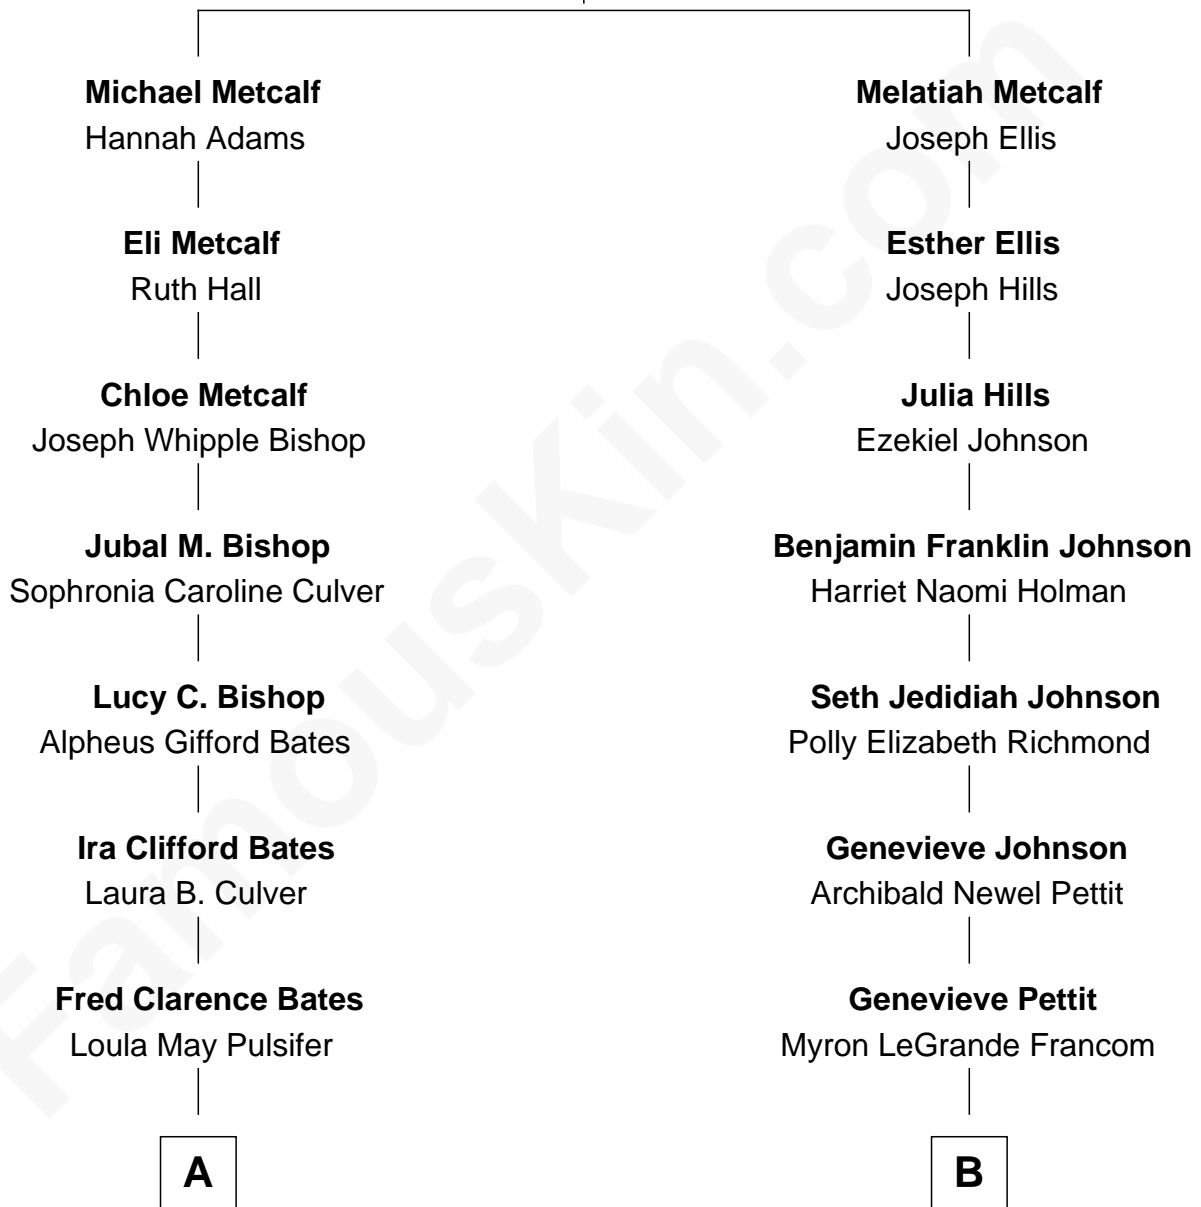

FamousKin.com Relationship Chart of

Rikki Bates

Musician (Member of The Incredible Casuals)

8th cousin of

Elizabeth Smart

Founder of Elizabeth Smart Foundation

Michael Metcalf

Abiel Colburn