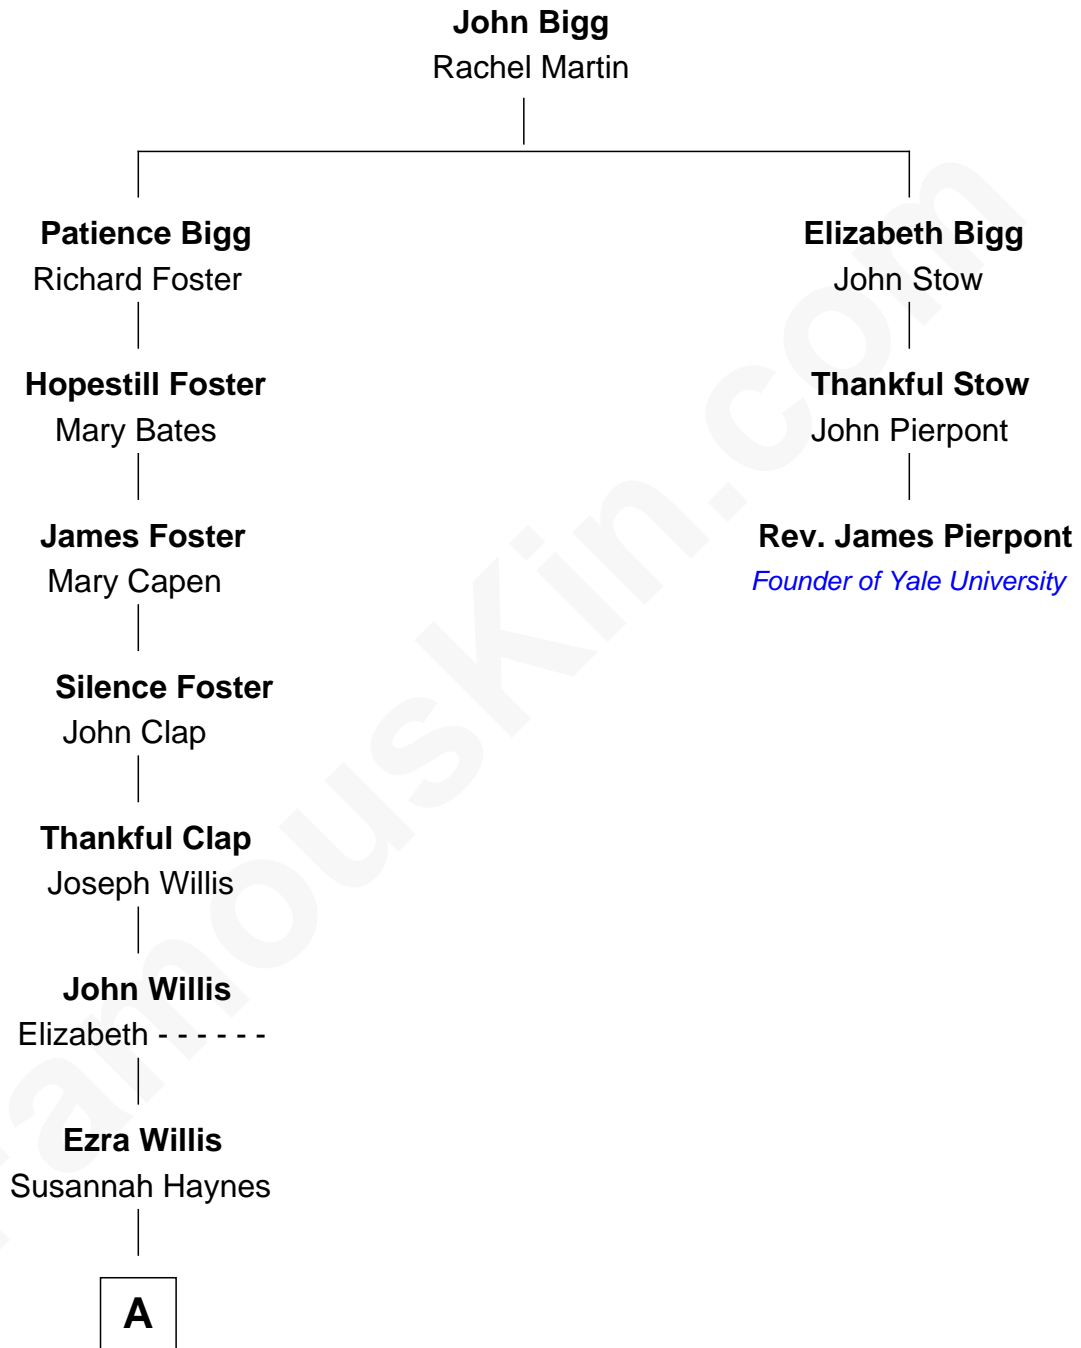

FamousKin.com

Relationship Chart of

Rikki Bates

Musician (Member of The Incredible Casuals)

2nd cousin 11 times removed of

Rev. James Pierpont
Founder of Yale University

A

—
Silas Willis
Abigail Lincoln