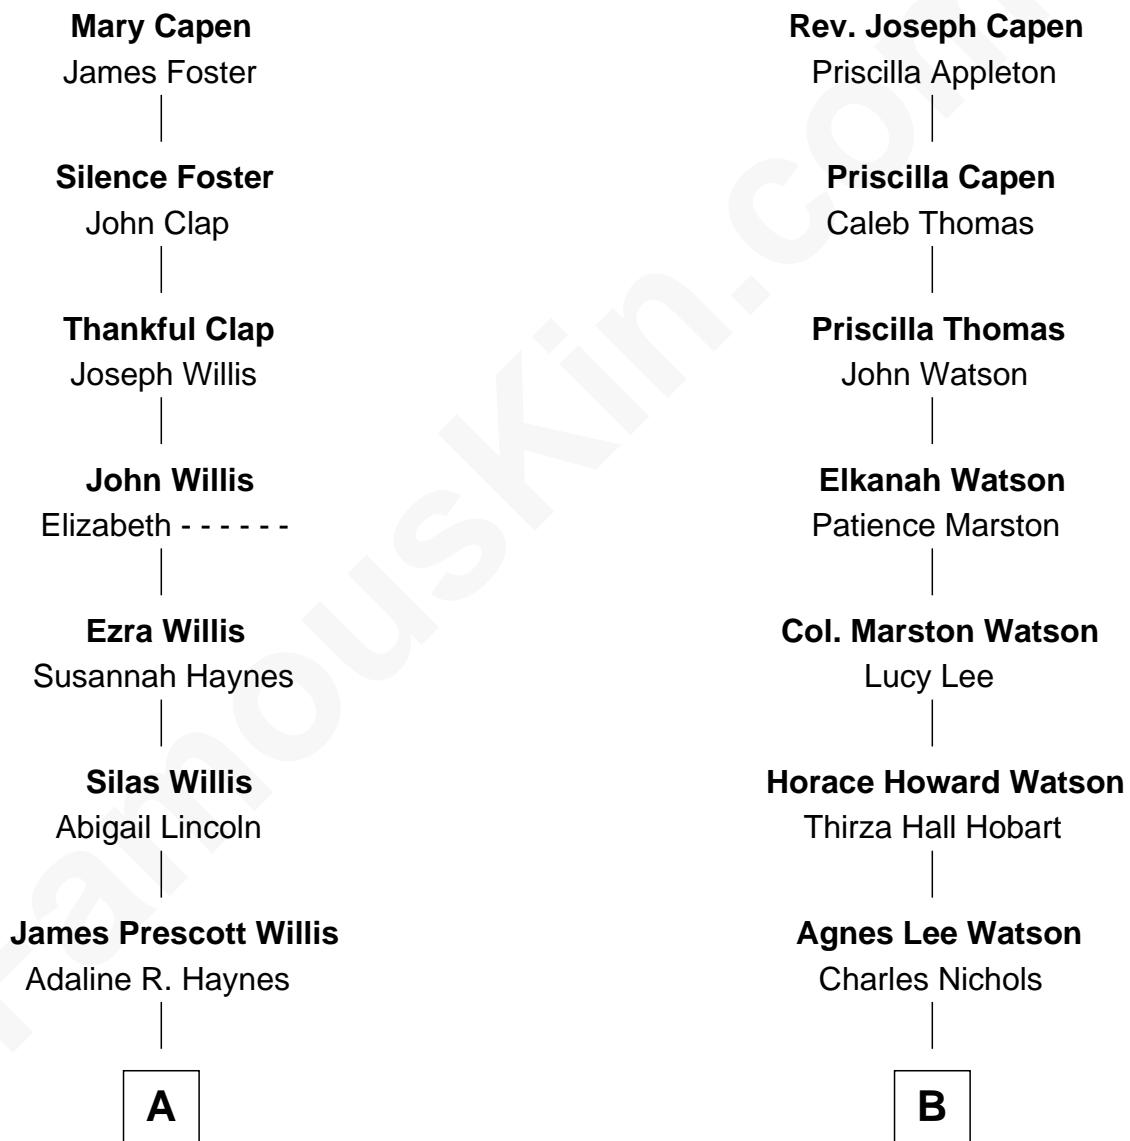

# FamousKin.com Relationship Chart of

**Rikki Bates**

*Musician (Member of The Incredible Casuals)*

11th cousin of

**John Cena**

*Movie Actor and WWE Pro Wrestler*

**John Capen**

Mary Bass

**A**

**James Lumen Willis**

Ella S. Simpson

**Harrison Prescott Willis**

Emma Jane Bosselman

**Helena Gertrude Willis**

Eugene Adelard Fillion

**Private**