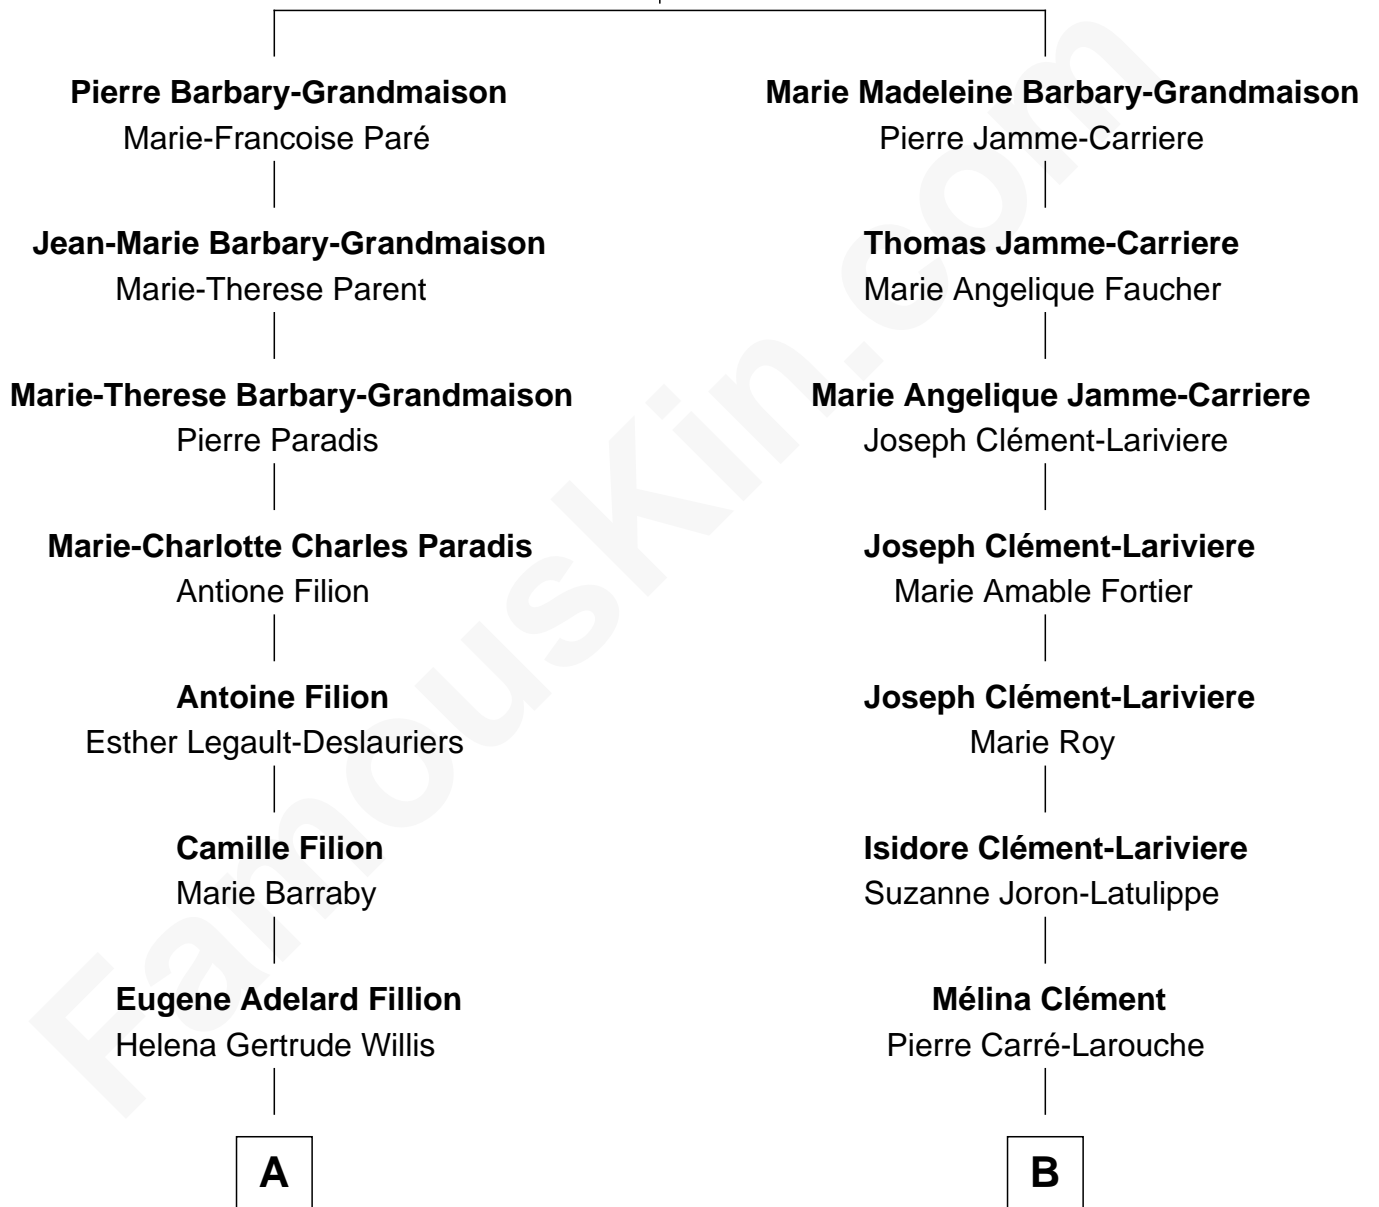

FamousKin.com Relationship Chart of

Rikki Bates

Musician (Member of The Incredible Casuals)

8th cousin 1 time removed of

Jim Carrey

TV & Movie Actor

Pierre Barbary-Grandmaison

Marie Lebrun