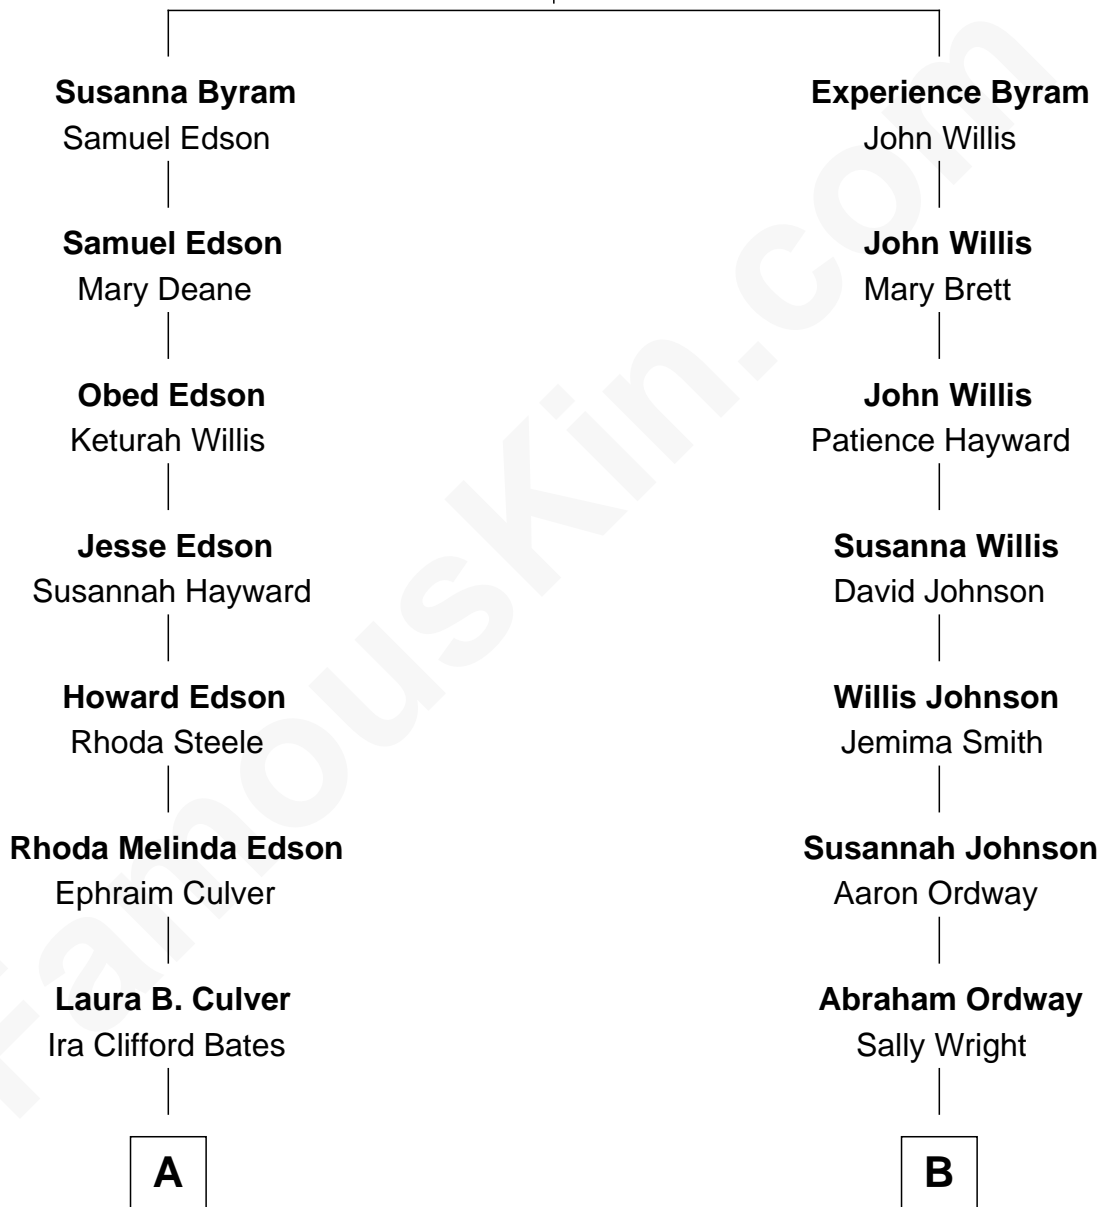

FamousKin.com Relationship Chart of

Rikki Bates

Musician (Member of The Incredible Casuals)

9th cousin of

Burl Ives

Singer and Actor

Nicholas Byram
Susannah Shaw

FamousKin.com