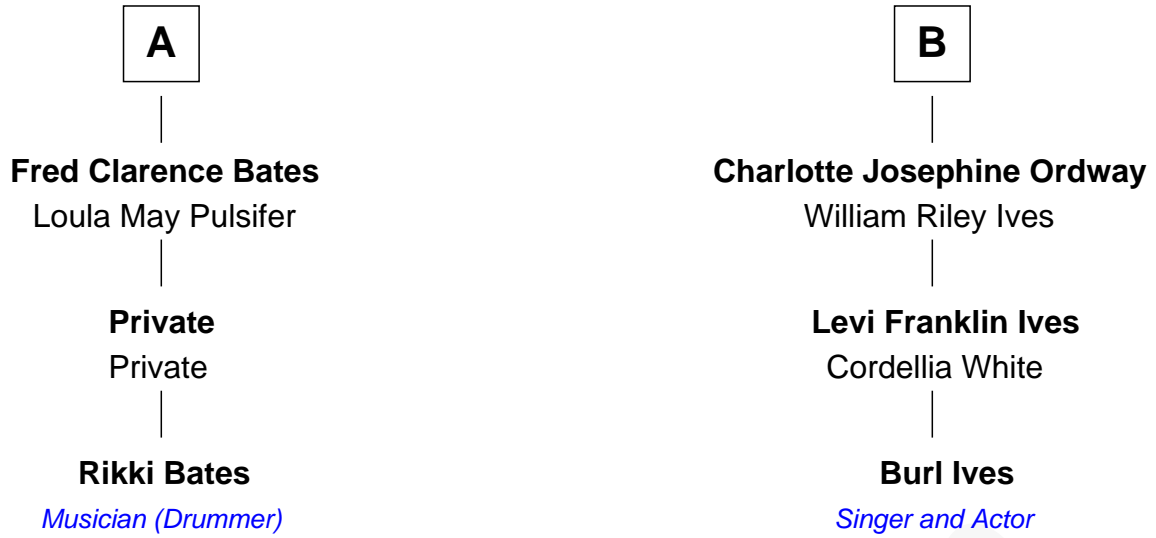

# FamousKin.com Relationship Chart of

**Rikki Bates**

*Musician (Member of The Incredible Casuals)*

9th cousin of

**Burl Ives**

*Singer and Actor*

Jesse Edson

**David Johnson**

Susanna Willis

**Howard Edson**

Rhoda Steele

**Willis Johnson**

Jemima Smith

**Rhoda Melinda Edson**

Ephraim Culver

**Susannah Johnson**

Aaron Ordway

**Laura B. Culver**

Ira Clifford Bates

**Abraham Ordway**

Sally Wright

**A**

**B**

FamousKin.com