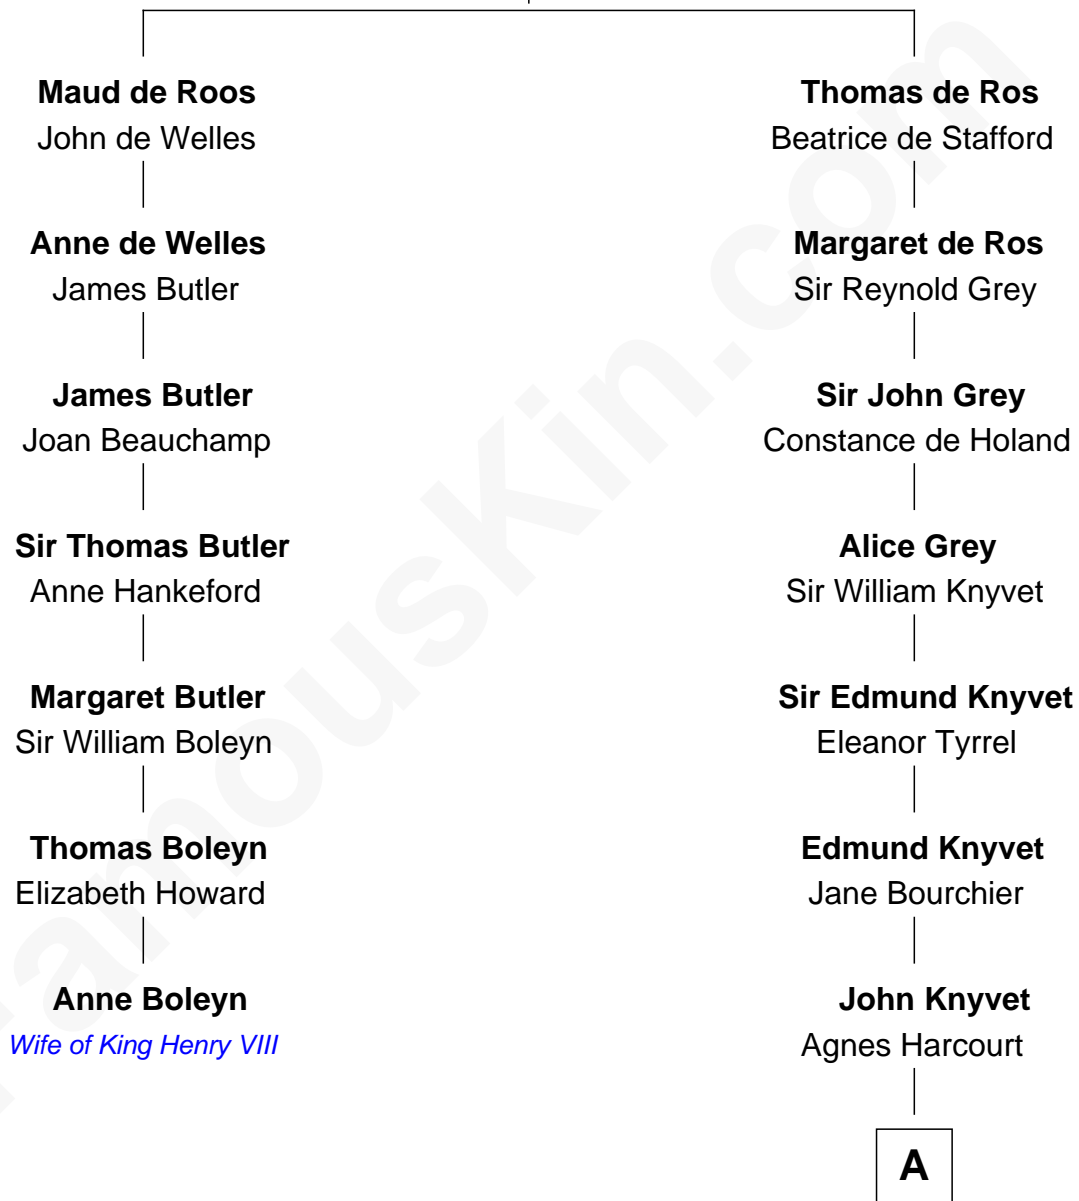

# FamousKin.com Relationship Chart of

**Anne Boleyn**

*2nd Wife of King Henry VIII*

6th cousin 14 times removed of

**Story Musgrave**

*NASA Astronaut*

**Sir William de Ros**  
Margery de Badlesmere

**B**

**Edward Gray**  
Elizabeth Gray Story

**Marguerite Gray**  
John Butler Swann

**Marguerite Swann**  
Percy Musgrave

**Story Musgrave**  
*NASA Astronaut*

FamousKin.com