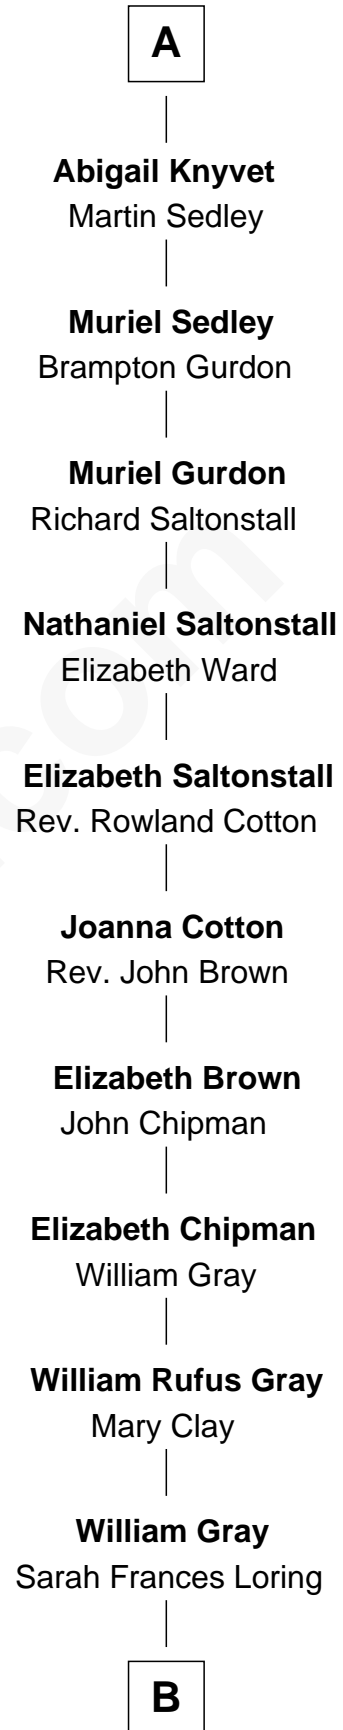

# FamousKin.com Relationship Chart of

**Anne Boleyn**

*2nd Wife of King Henry VIII*

6th cousin 14 times removed of

**Story Musgrave**

*NASA Astronaut*

**Sir William de Ros**  
Margery de Badlesmere

**B**

**Edward Gray**  
Elizabeth Gray Story

**Marguerite Gray**  
John Butler Swann

**Marguerite Swann**  
Percy Musgrave

**Story Musgrave**  
*NASA Astronaut*

FamousKin.com