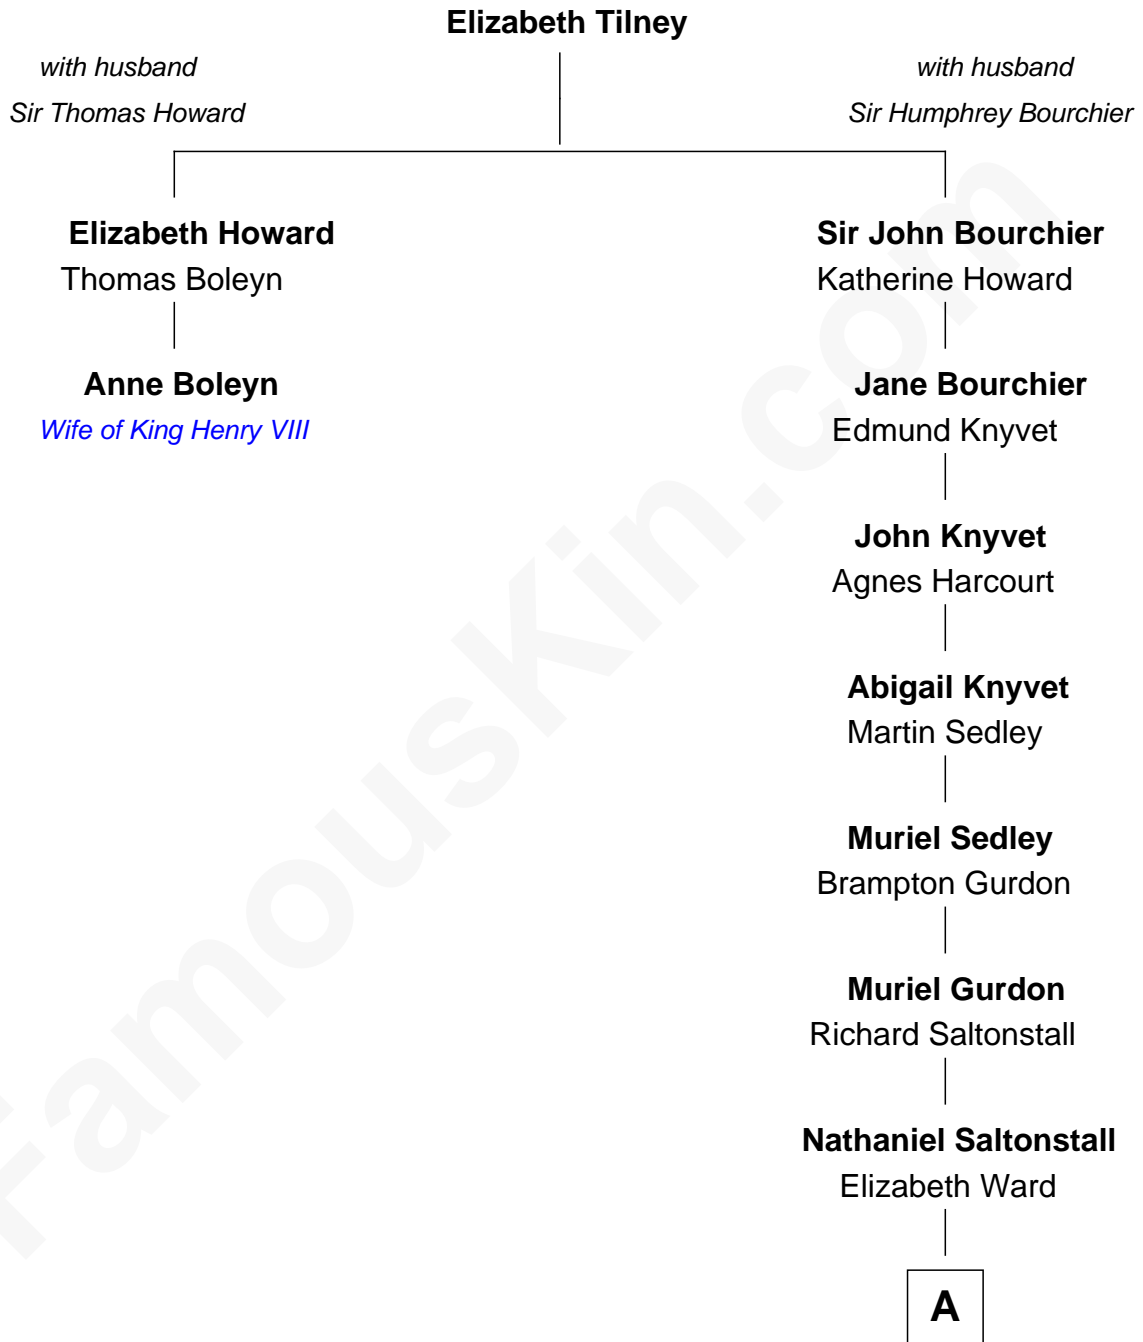

# FamousKin.com Relationship Chart of

**Anne Boleyn**

*2nd Wife of King Henry VIII*

1st cousin 15 times removed of

**Story Musgrave**

*NASA Astronaut*

**A**

**Elizabeth Saltonstall**  
Rev. Rowland Cotton

**Joanna Cotton**  
Rev. John Brown

**Elizabeth Brown**  
John Chipman

**Elizabeth Chipman**  
William Gray

**William Rufus Gray**  
Mary Clay

**William Gray**  
Sarah Frances Loring

**Edward Gray**  
Elizabeth Gray Story

**Marguerite Gray**  
John Butler Swann

**Marguerite Swann**  
Percy Musgrave

**Story Musgrave**  
*NASA Astronaut*