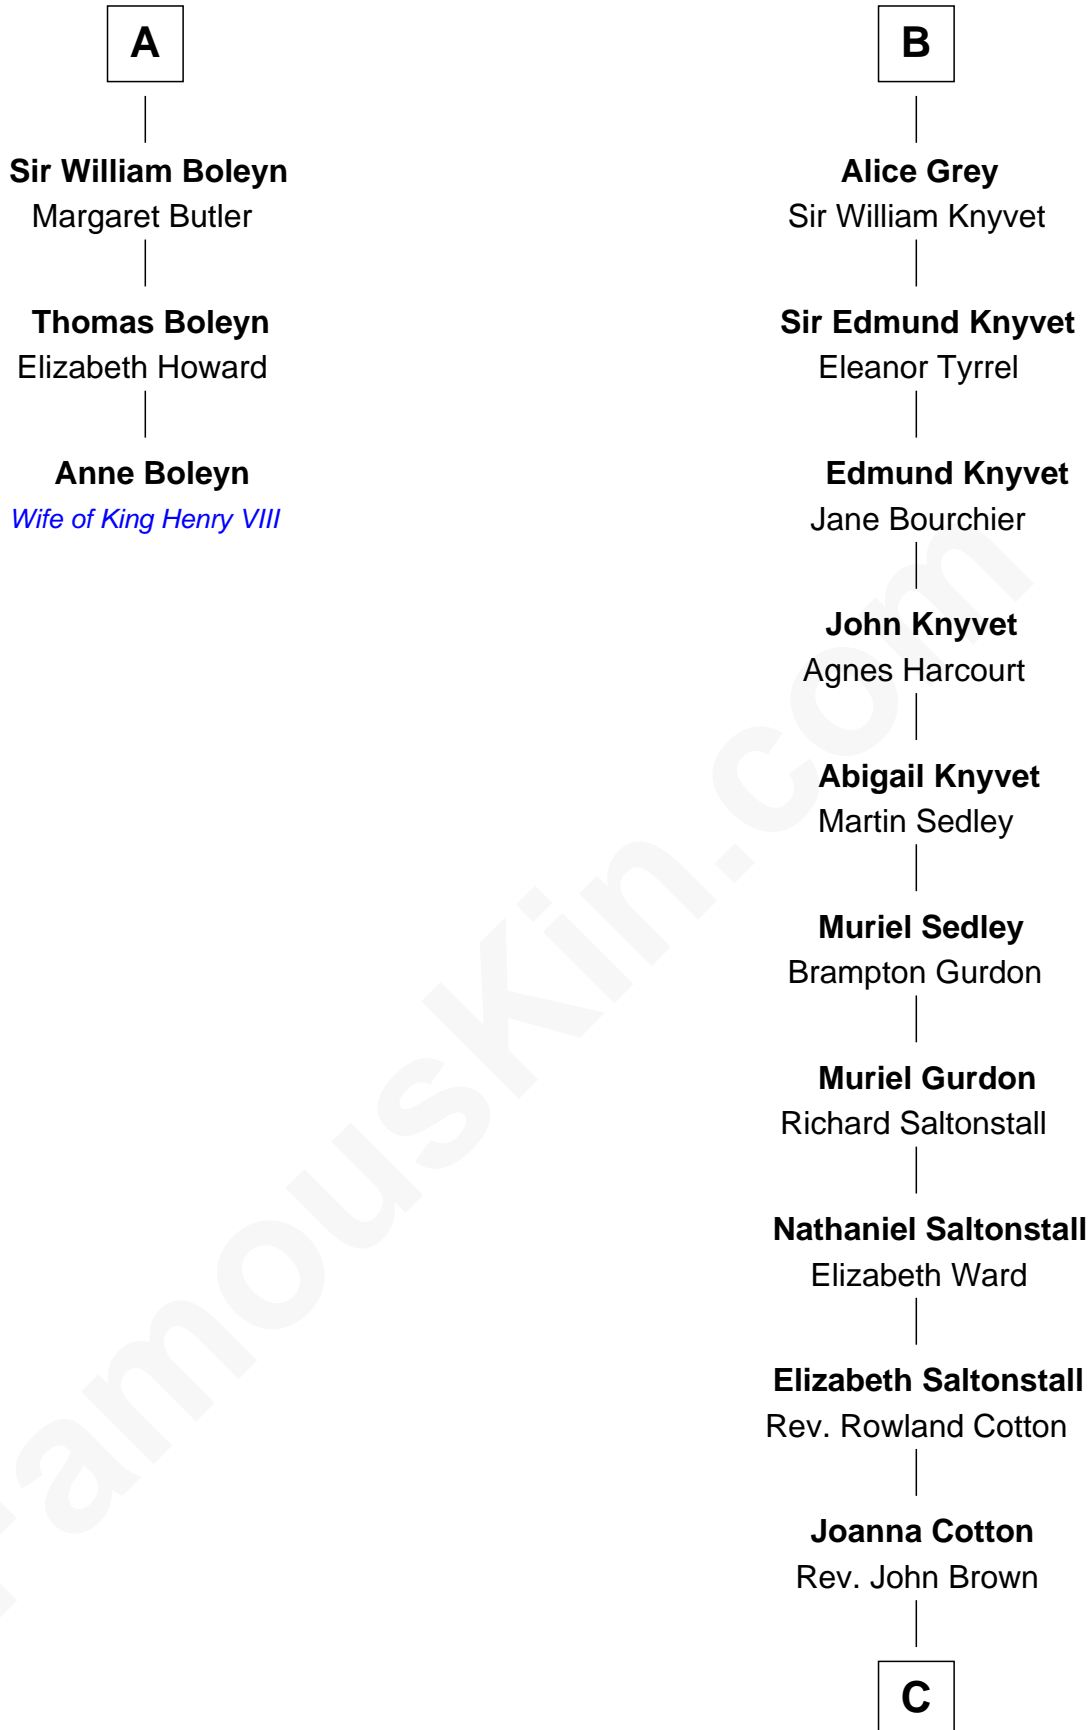

FamousKin.com Relationship Chart of

Anne Boleyn

2nd Wife of King Henry VIII

9th cousin 11 times removed of

Horace Gray

U.S. Supreme Court Justice

Sir Roger de Somery

Nichole d'Aubenev