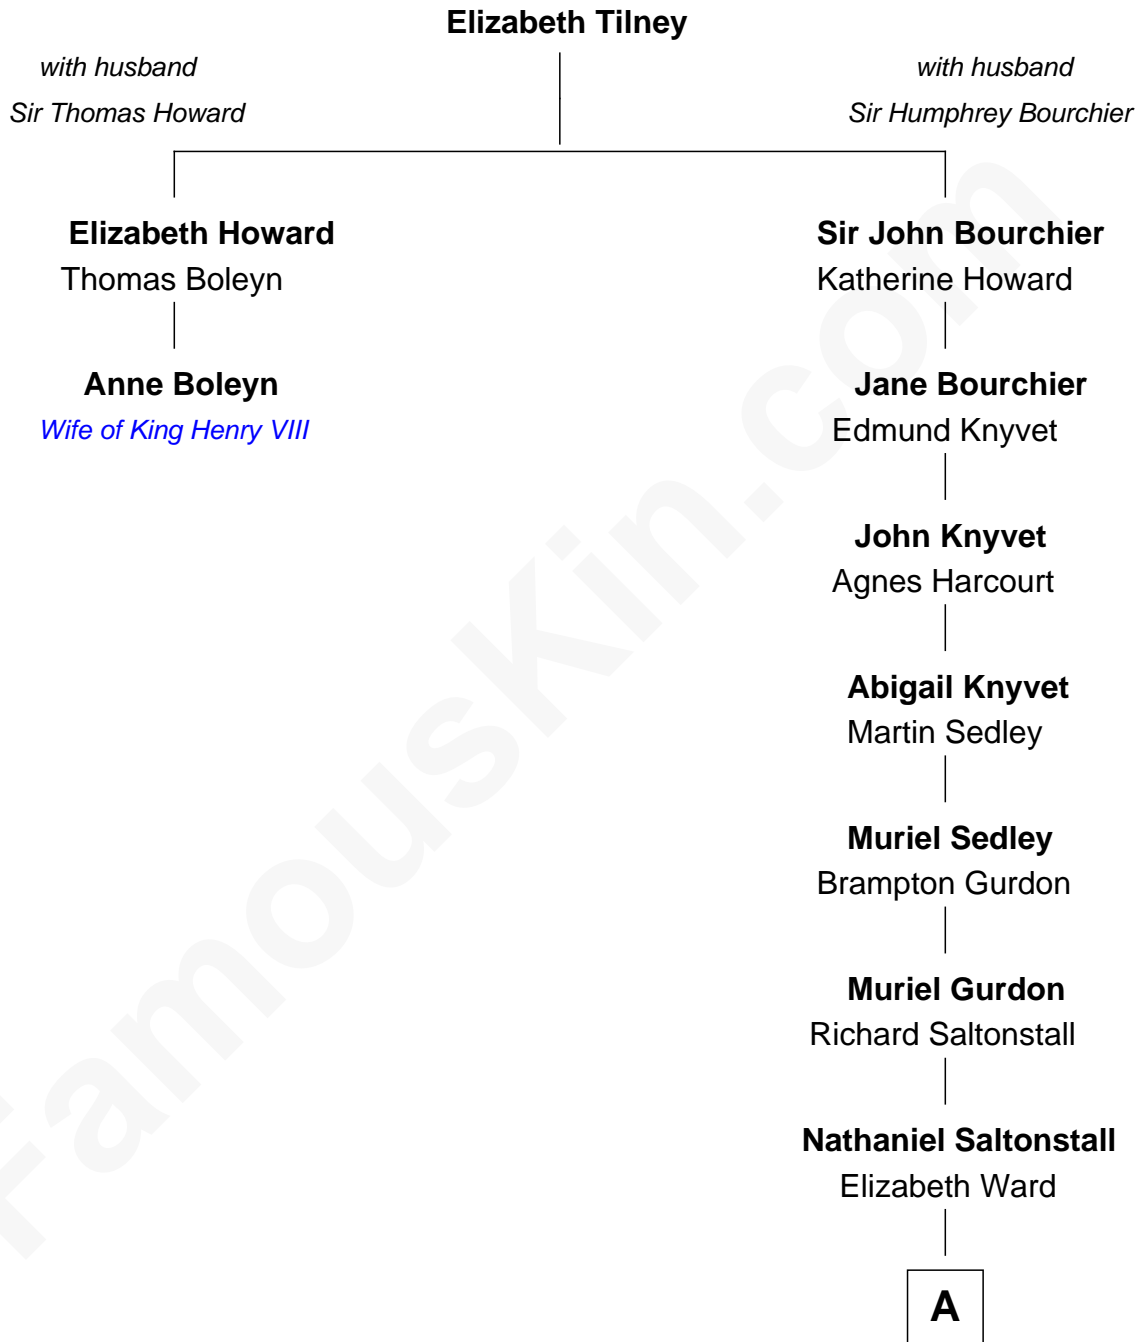

# FamousKin.com Relationship Chart of

**Anne Boleyn**

*2nd Wife of King Henry VIII*

1st cousin 11 times removed of

**Horace Gray**

*U.S. Supreme Court Justice*

**A**

**Elizabeth Saltonstall**  
Rev. Rowland Cotton

**Joanna Cotton**  
Rev. John Brown

**Elizabeth Brown**  
John Chipman

**Elizabeth Chipman**  
William Gray

**Horace Gray**  
Harriet Upham

**Horace Gray**  
*U.S. Supreme Court Justice*

FamousKin.com