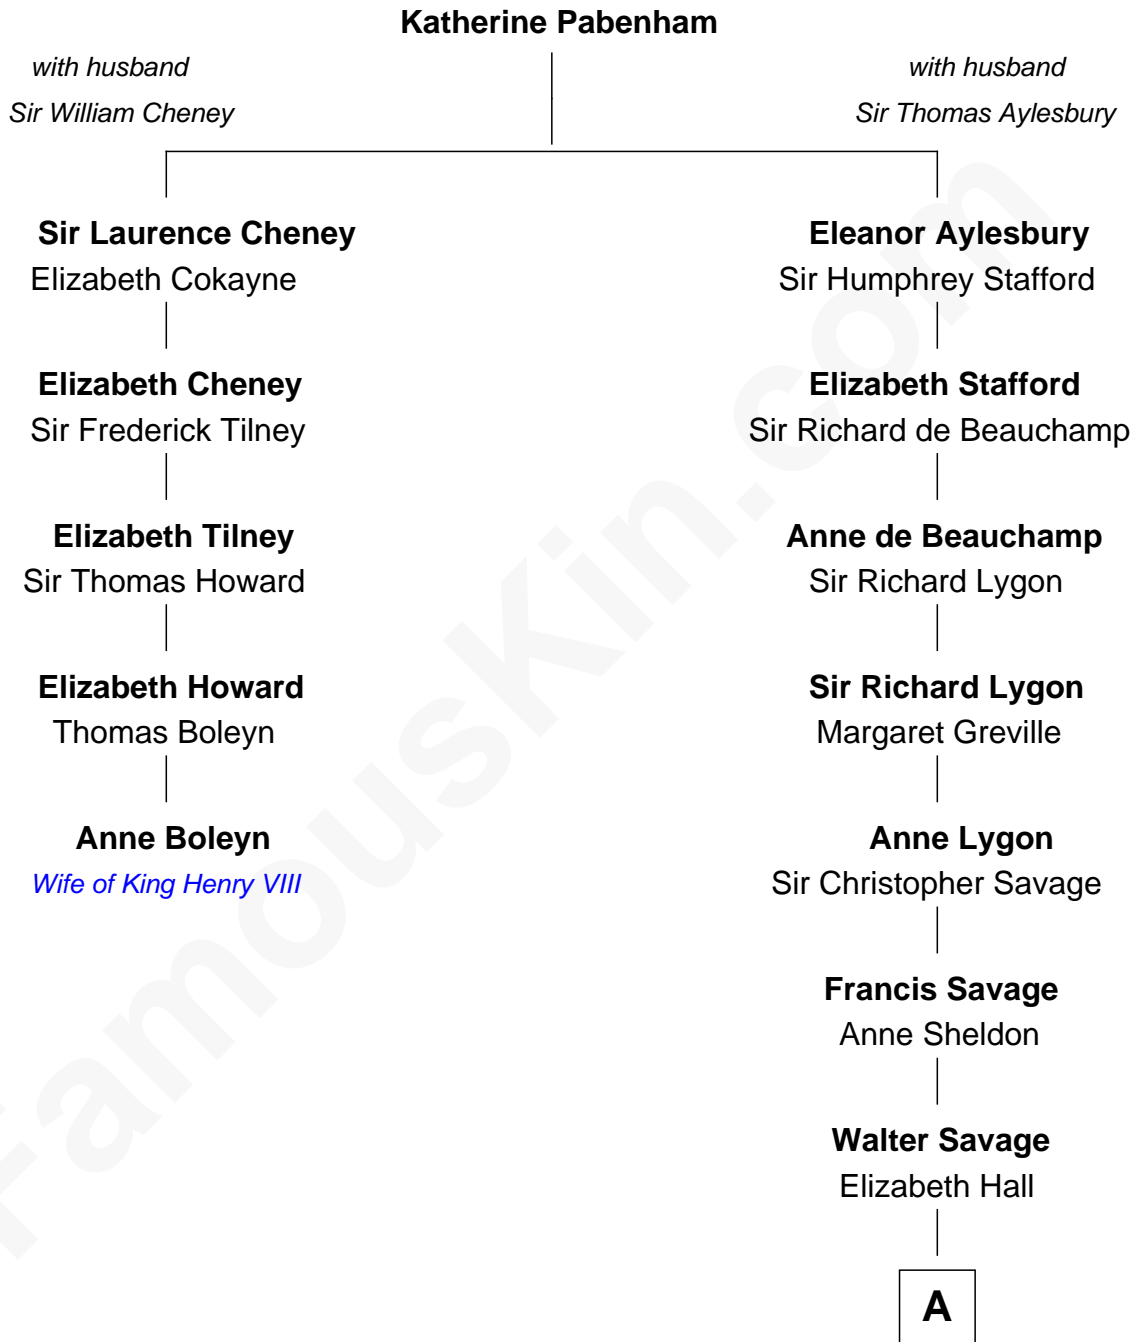

# FamousKin.com Relationship Chart of

**Anne Boleyn**

*2nd Wife of King Henry VIII*

4th cousin 13 times removed of

**General George S. Patton**

*U.S. Army - World War II*

**A**

**Ralph Savage**

-----

**Anthony Savage**

Sarah Constable

**Alice Savage**

Francis Thornton

**Col. Francis Thornton**

Mary Taliaferro

**Francis Thornton**

Frances Gregory

**William Thornton**

Martha Stuart

**William Thorton**

Eleanor Thompson

**Susanna Thompson Thorton**

Andrew Glassell

**Susan Thornton Glassell**