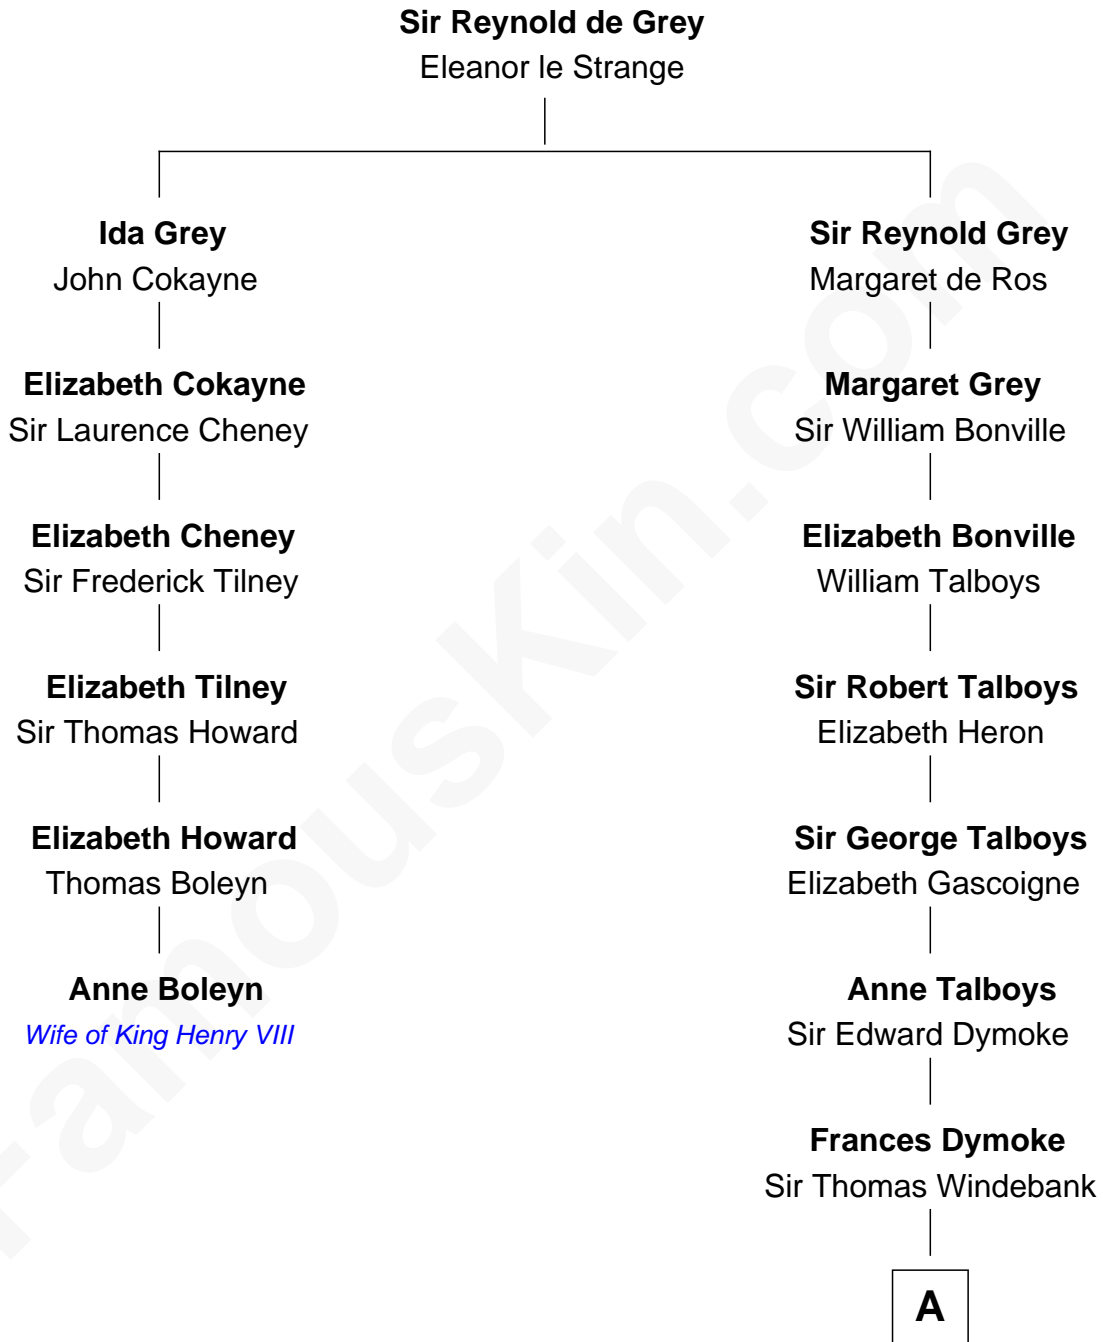

# FamousKin.com Relationship Chart of

**Anne Boleyn**

*2nd Wife of King Henry VIII*

5th cousin 12 times removed of

**General George S. Patton**

*U.S. Army - World War II*

**A**

**Mildred Windebank**

Robert Reade

**Col. George Reade**

Elizabeth Martiau

**Thomas Reade**

Lucy Gwynne

**Mildred Reade**

Philip Rootes

**Elizabeth Rootes**