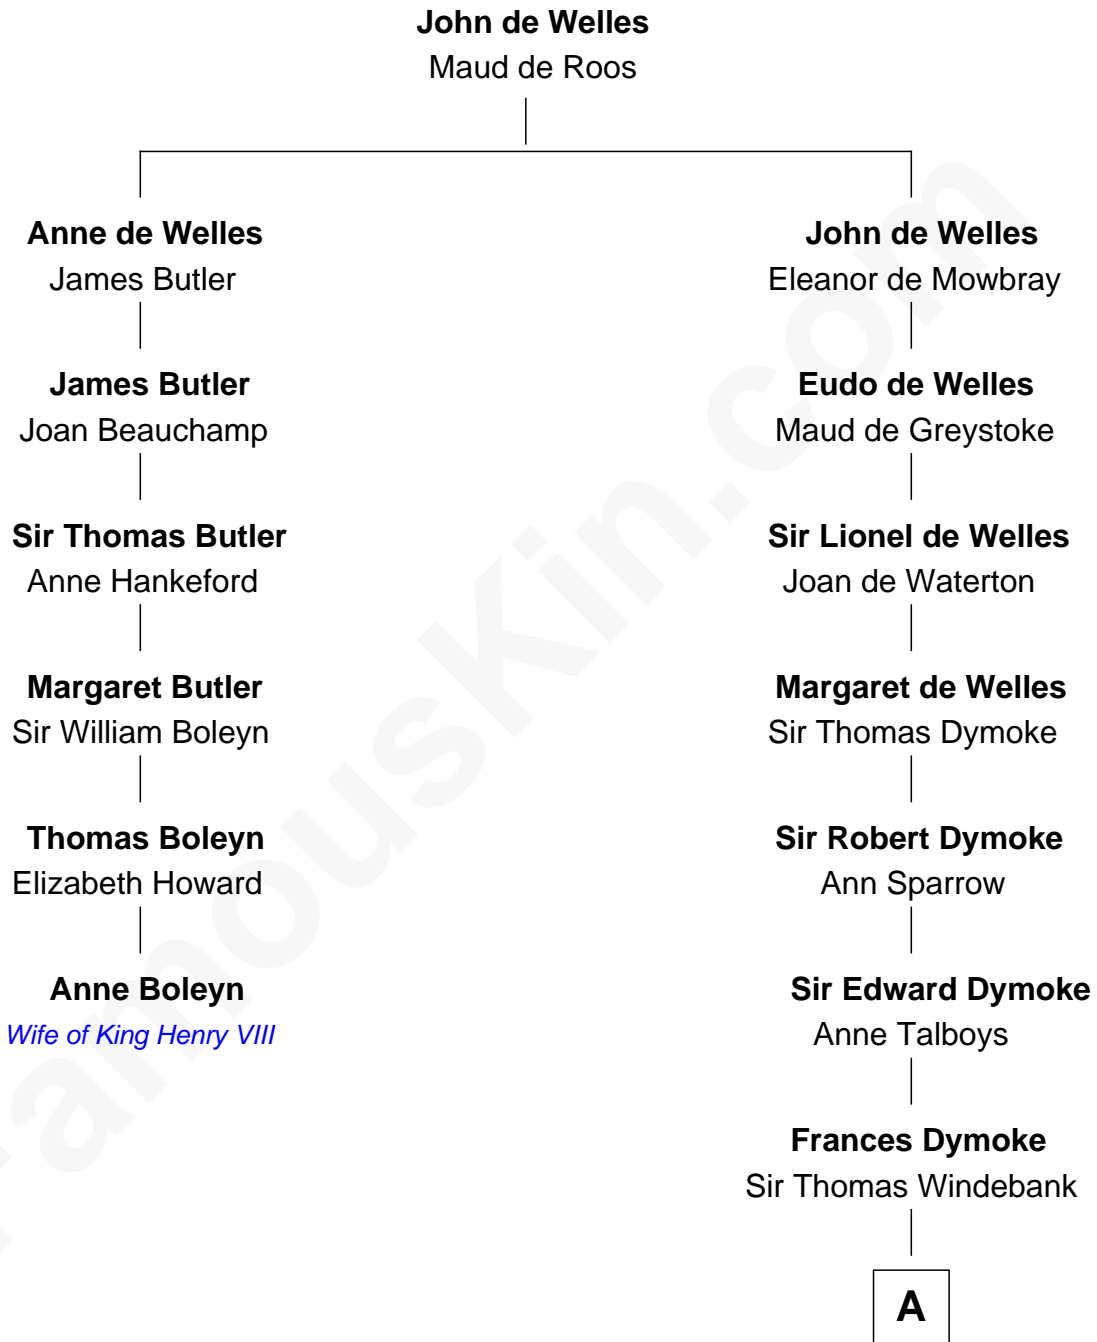

# FamousKin.com Relationship Chart of

**Anne Boleyn**

*2nd Wife of King Henry VIII*

5th cousin 12 times removed of

**General George S. Patton**

*U.S. Army - World War II*

**A**

**Mildred Windebank**

Robert Reade

**Col. George Reade**

Elizabeth Martiau

**Thomas Reade**

Lucy Gwynne

**Mildred Reade**

Philip Rootes

**Elizabeth Rootes**