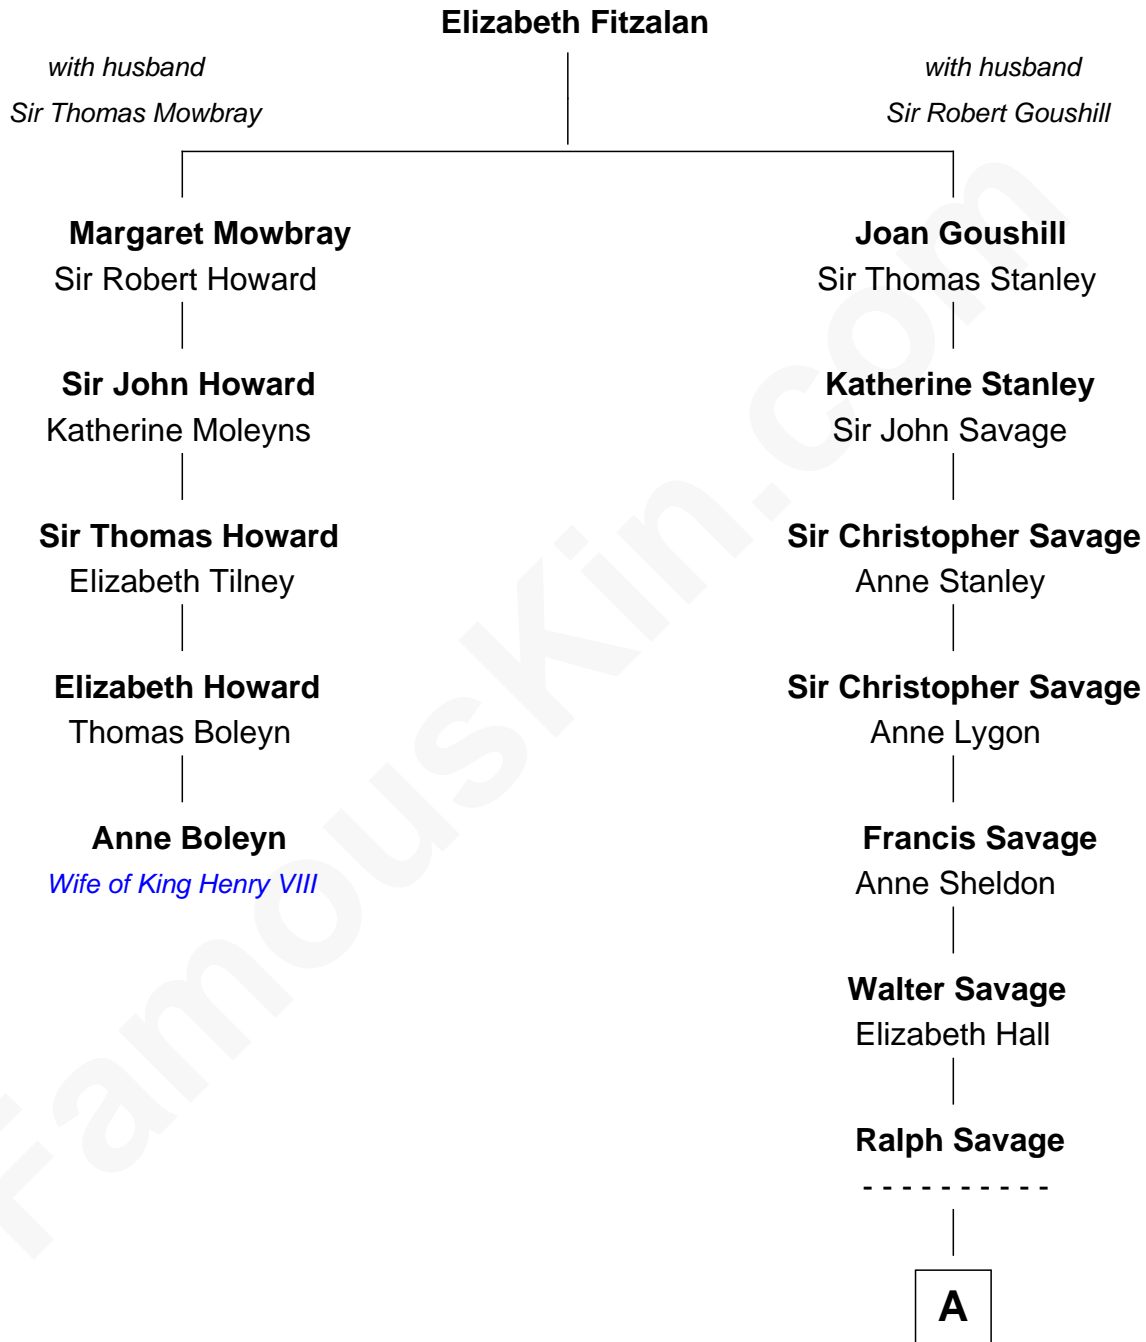

# FamousKin.com Relationship Chart of

**Anne Boleyn**

*2nd Wife of King Henry VIII*

4th cousin 12 times removed of

**General George S. Patton**

*U.S. Army - World War II*

**A**

**Anthony Savage**

Sarah Constable

**Alice Savage**

Francis Thornton

**Col. Francis Thornton**

Mary Taliaferro

**Francis Thornton**

Frances Gregory

**William Thornton**

Martha Stuart

**William Thorton**

Eleanor Thompson

**Susanna Thompson Thorton**

Andrew Glassell

**Susan Thornton Glassell**

George Smith Patton

**George Smith Patton**