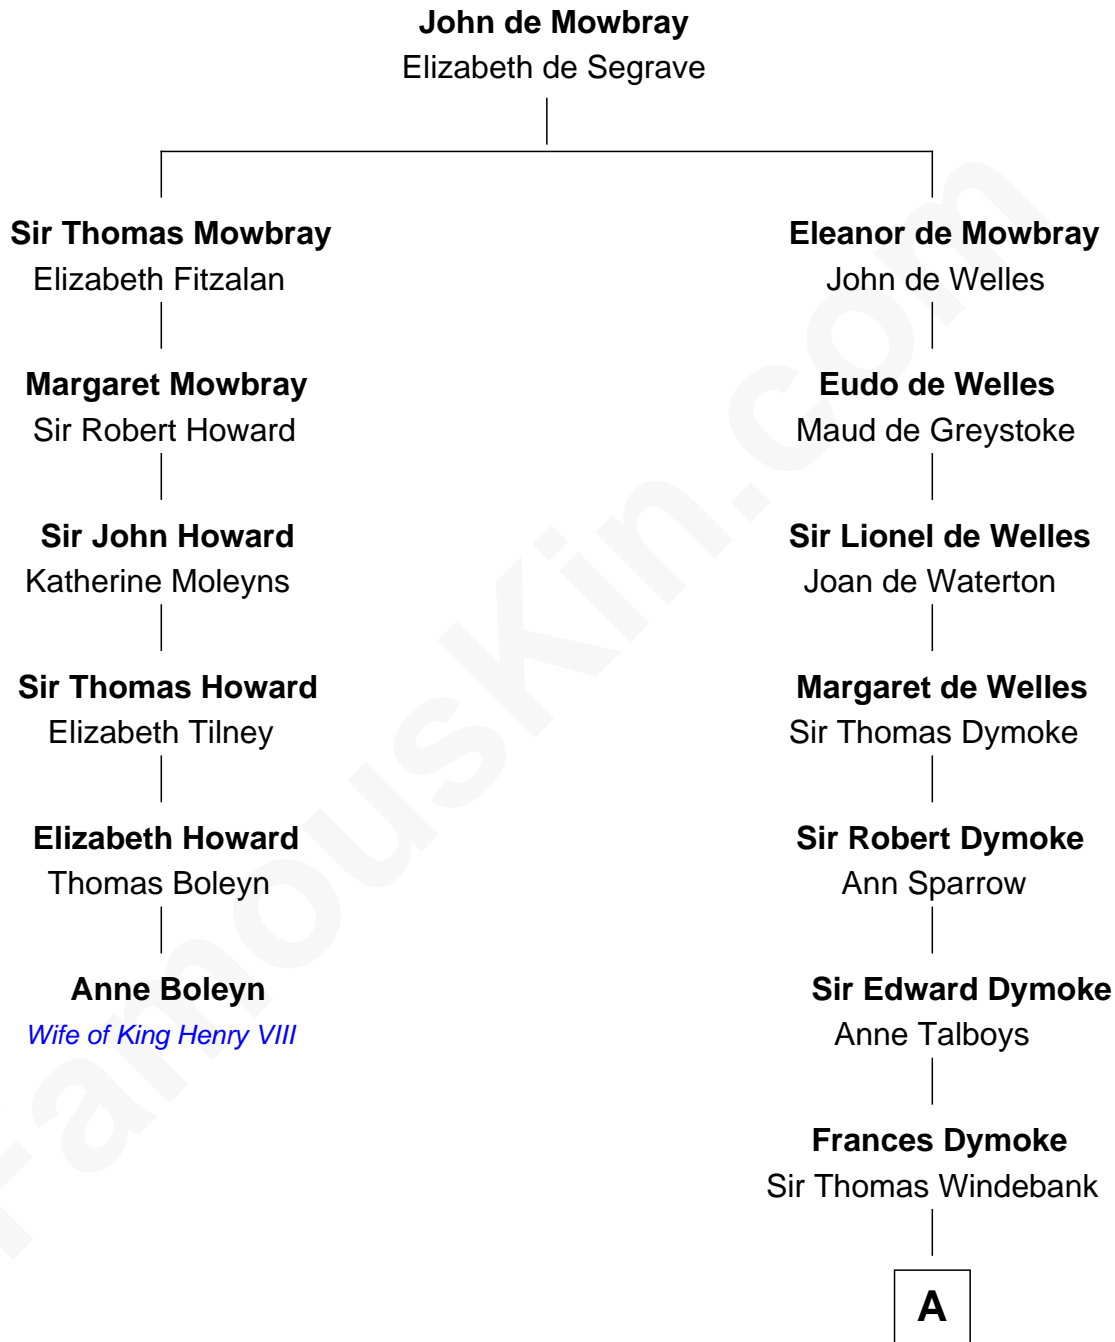

FamousKin.com Relationship Chart of

Anne Boleyn

2nd Wife of King Henry VIII

5th cousin 12 times removed of

General George S. Patton

U.S. Army - World War II

A

Mildred Windebank

Robert Reade

Col. George Reade

Elizabeth Martiau

Thomas Reade

Lucy Gwynne

Mildred Reade

Philip Rootes

Elizabeth Rootes